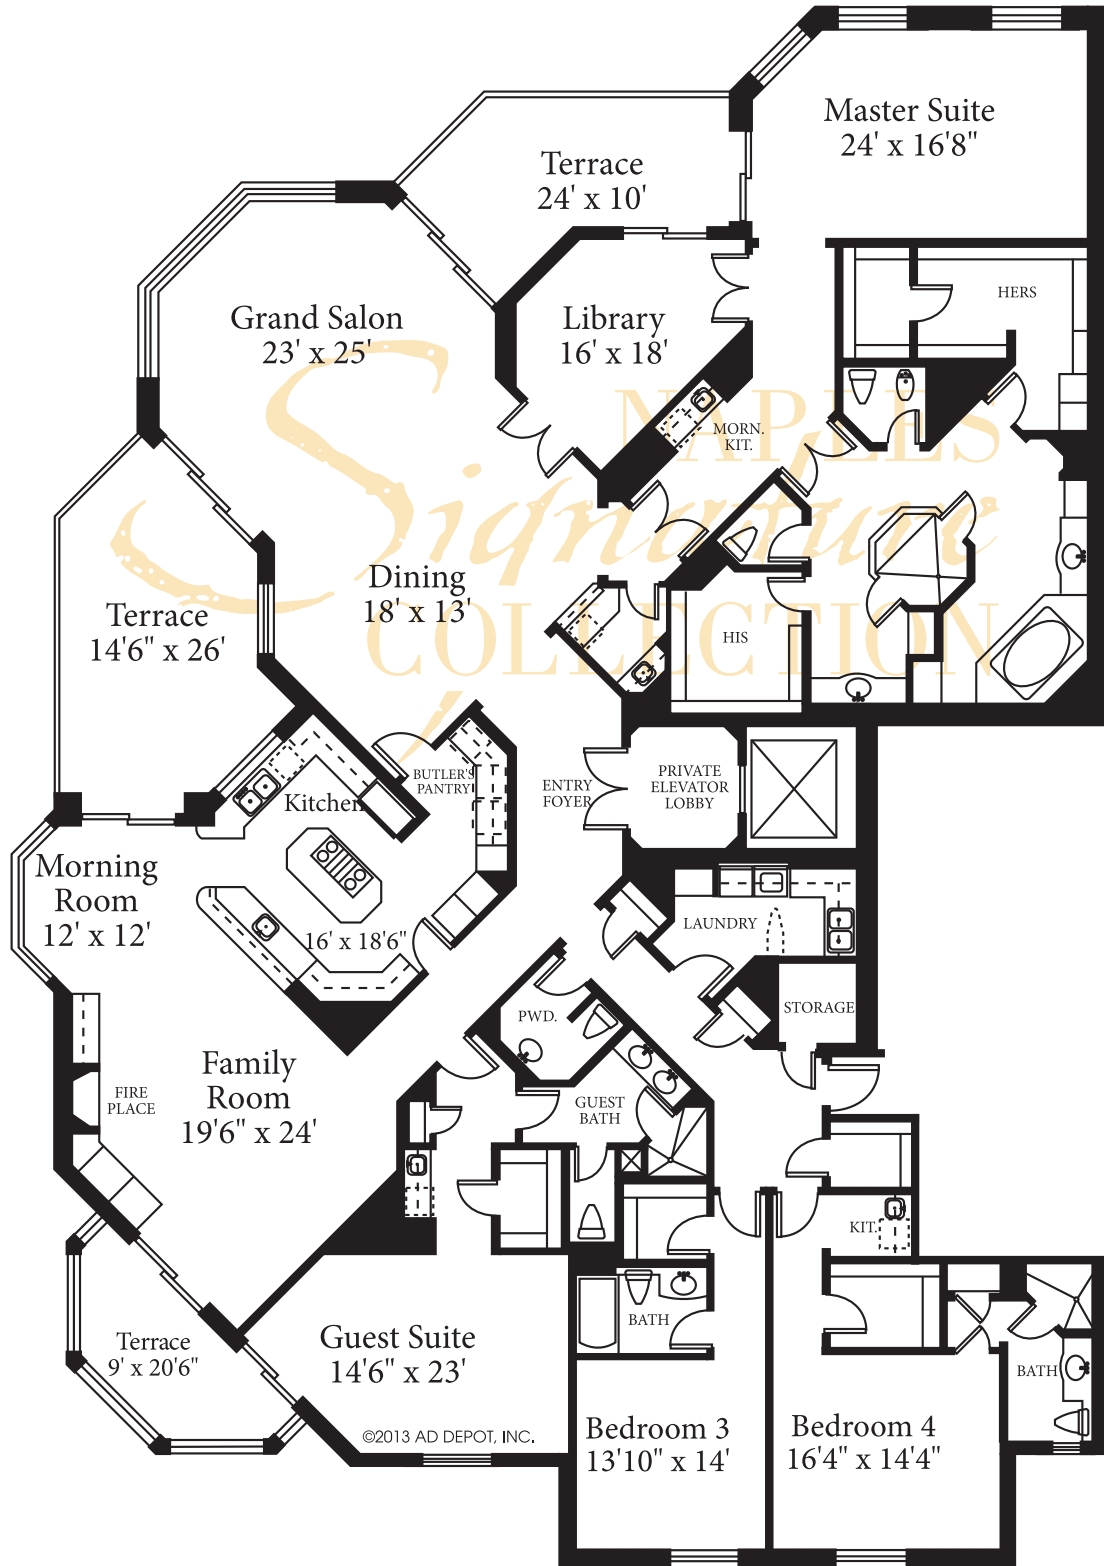

WINDSOR - SOUTH RESIDENCE

Living Area
Total Area

6,155 SF
6,915 SF

All dimensions and square footages are approximate.
Information is deemed reliable but not guaranteed.

WINDSOR - NORTH RESIDENCE

©2013 AD DEPOT, INC.

Living Area 6,085 SF
 Total Area 6,845 SF

All dimensions and square footages are approximate. Information is deemed reliable but not guaranteed.

WINDSOR - PENTHOUSE

Living Area
Total Area

8,550 SF
10,110 SF

All dimensions and square footages are approximate. Information is deemed reliable but not guaranteed.