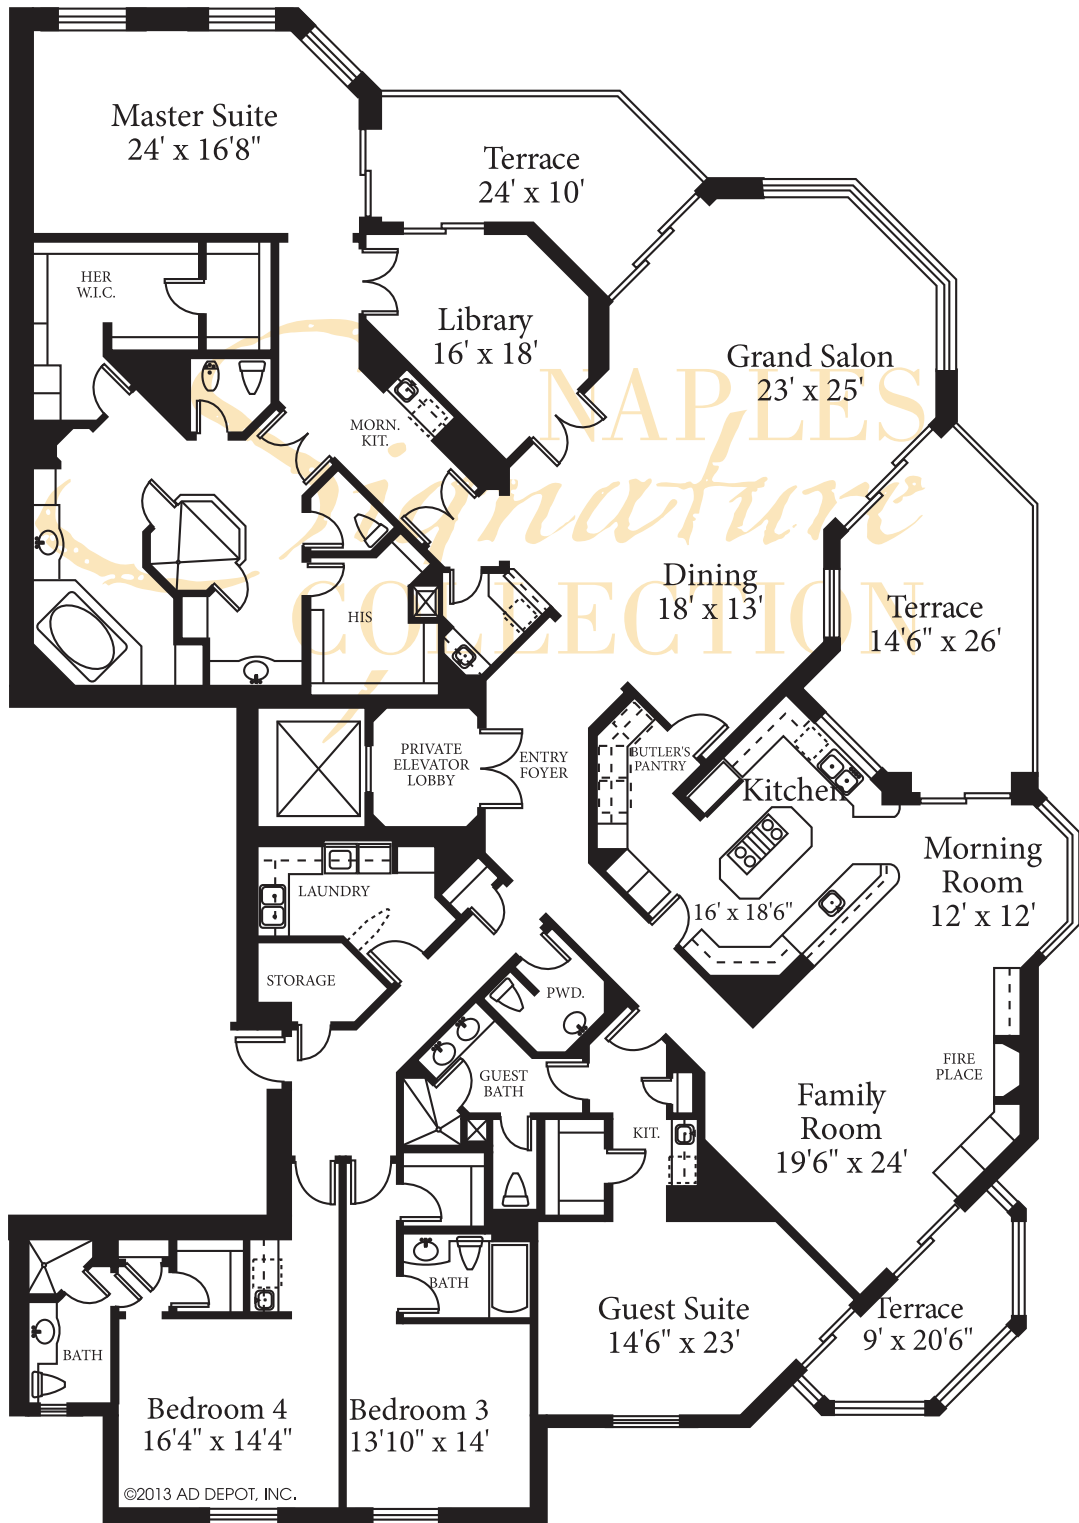

WINDSOR - SOUTH RESIDENCE

Living Area
Total Area

6,155 SF
6,915 SF

All dimensions and square footages are approximate.
Information is deemed reliable but not guaranteed.

WINDSOR - NORTH RESIDENCE

©2013 AD DEPOT, INC.

Living Area 6,085 SF
 Total Area 6,845 SF

All dimensions and square footages are approximate. Information is deemed reliable but not guaranteed.

WINDSOR - PENTHOUSE

Living Area
Total Area

8,550 SF
10,110 SF

All dimensions and square footages are approximate. Information is deemed reliable but not guaranteed.