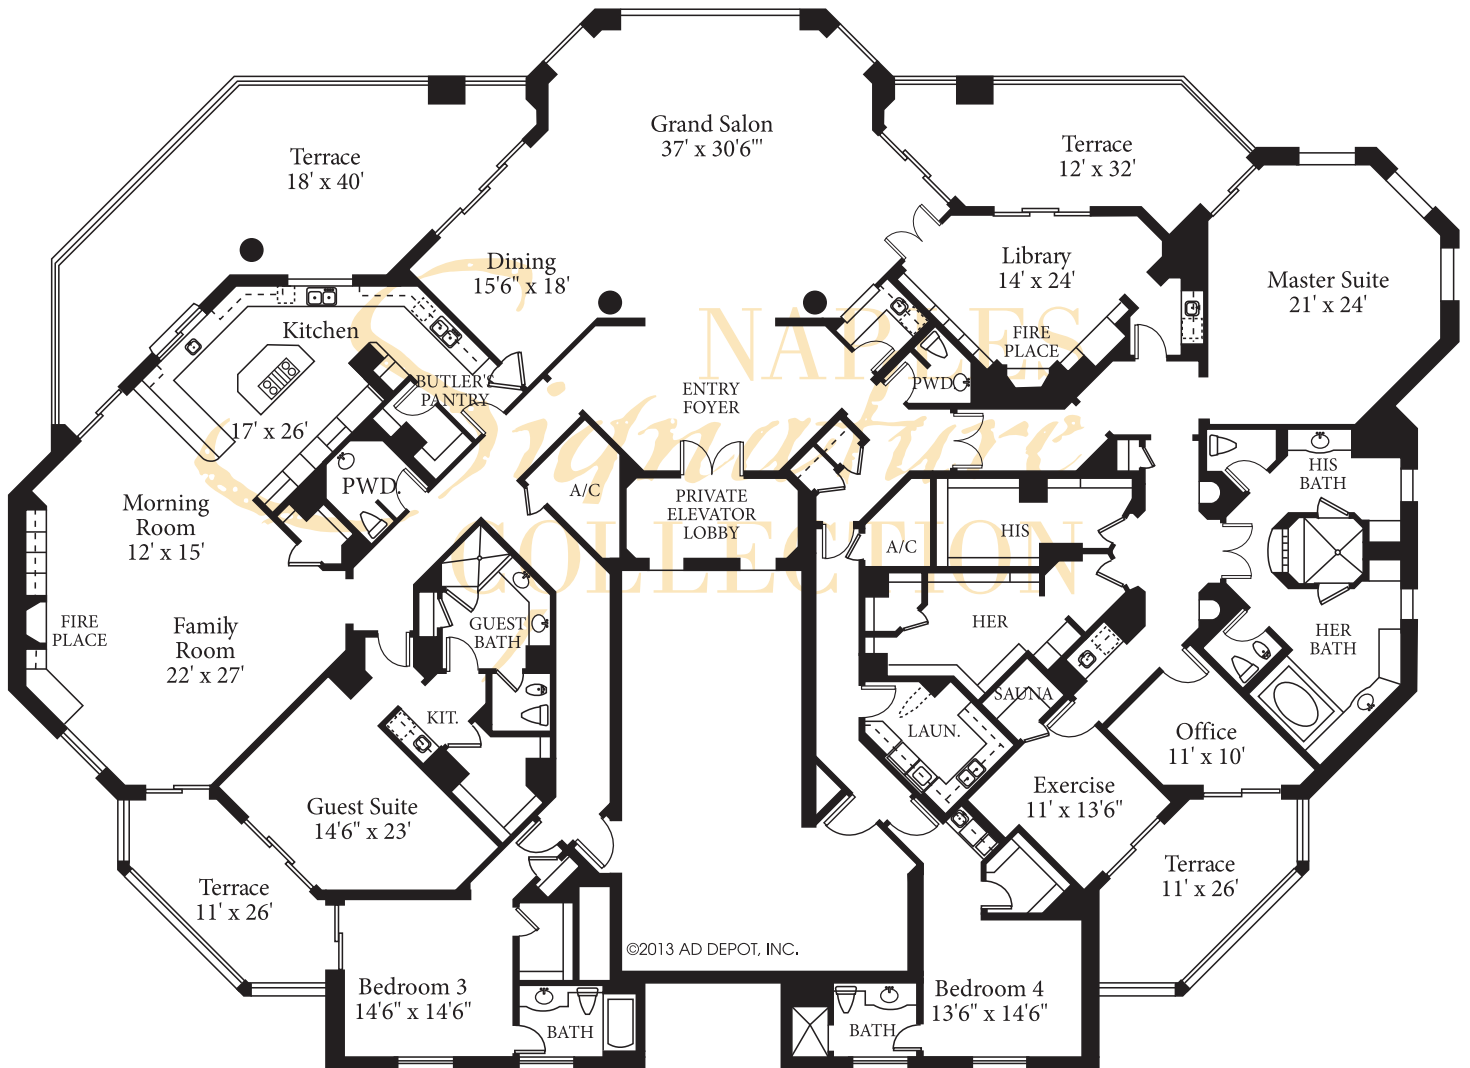

WINDSOR - SOUTH RESIDENCE

Living Area
Total Area

6,155 SF
6,915 SF

All dimensions and square footages are approximate.
Information is deemed reliable but not guaranteed.

WINDSOR - NORTH RESIDENCE

©2013 AD DEPOT, INC.

Living Area 6,085 SF
 Total Area 6,845 SF

All dimensions and square footages are approximate. Information is deemed reliable but not guaranteed.

WINDSOR - PENTHOUSE

Living Area
Total Area

8,550 SF
10,110 SF

All dimensions and square footages are approximate. Information is deemed reliable but not guaranteed.