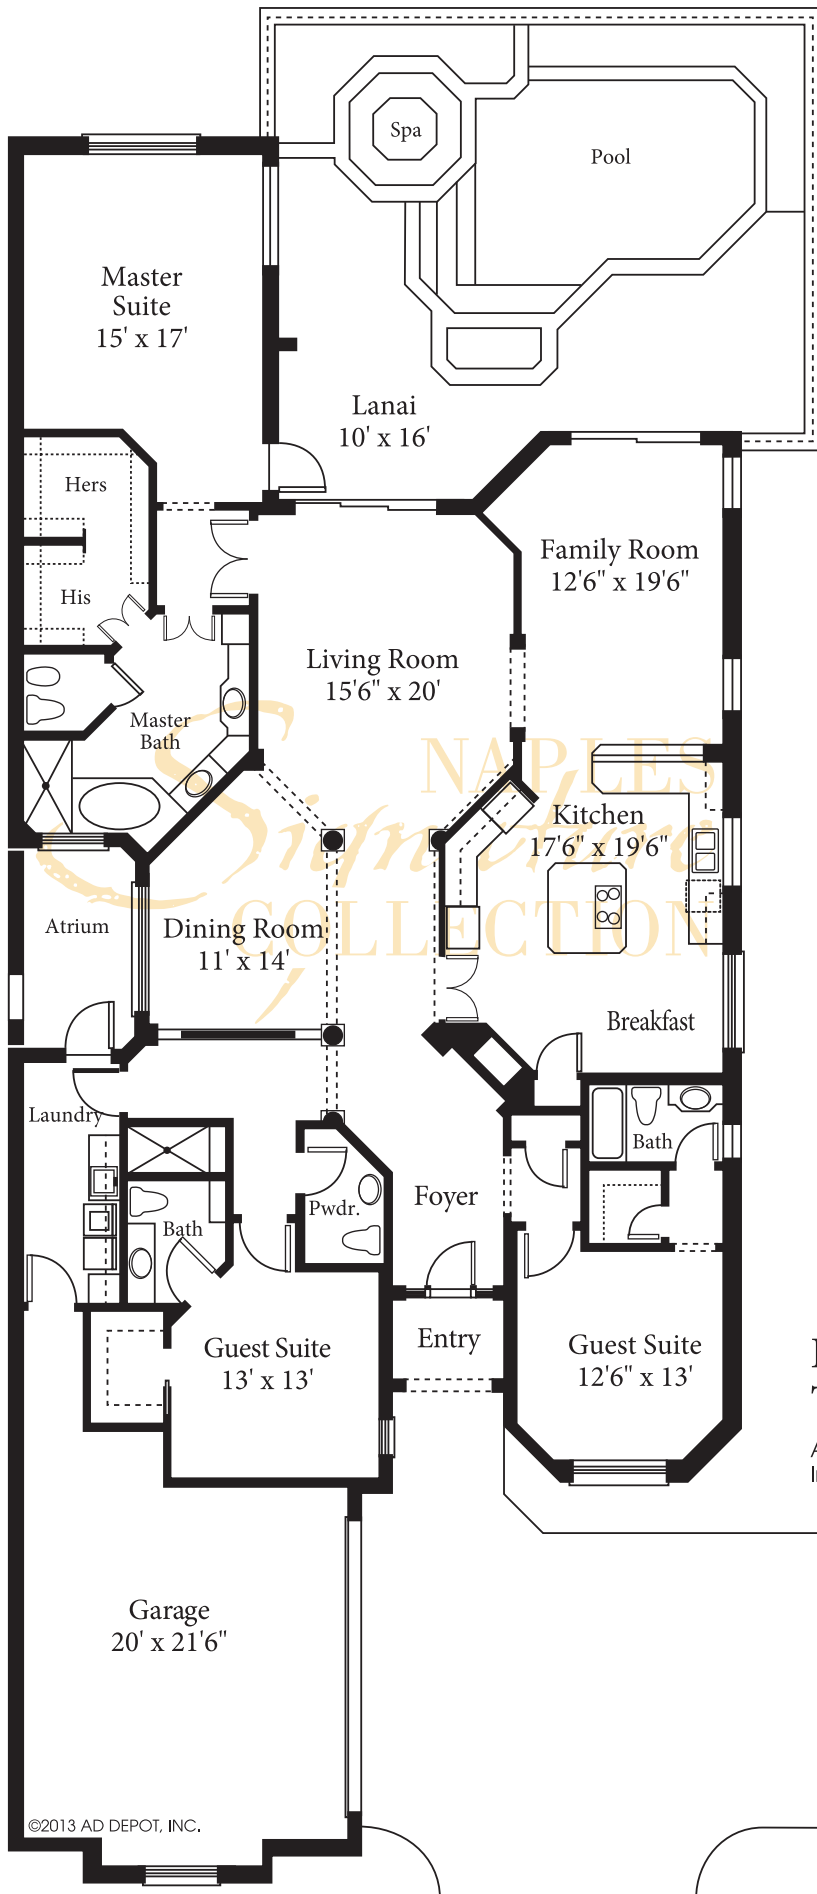

VILLA LA PALMA - VILLA MADRID

Living Area 2,840 SF
 Total Area 3,602 SF

All dimensions and square footages are approximate.
 Information is deemed reliable but not guaranteed.

VILLA LA PALMA - VILLA CASTILE

Living Area
Total Area

3,065 SF
3,893 SF

All dimensions and square footages are approximate. Information is deemed reliable but not guaranteed.

NAPLES
Signature
COLLECTION

VILLA LA PALMA - VILLA SEVILLE