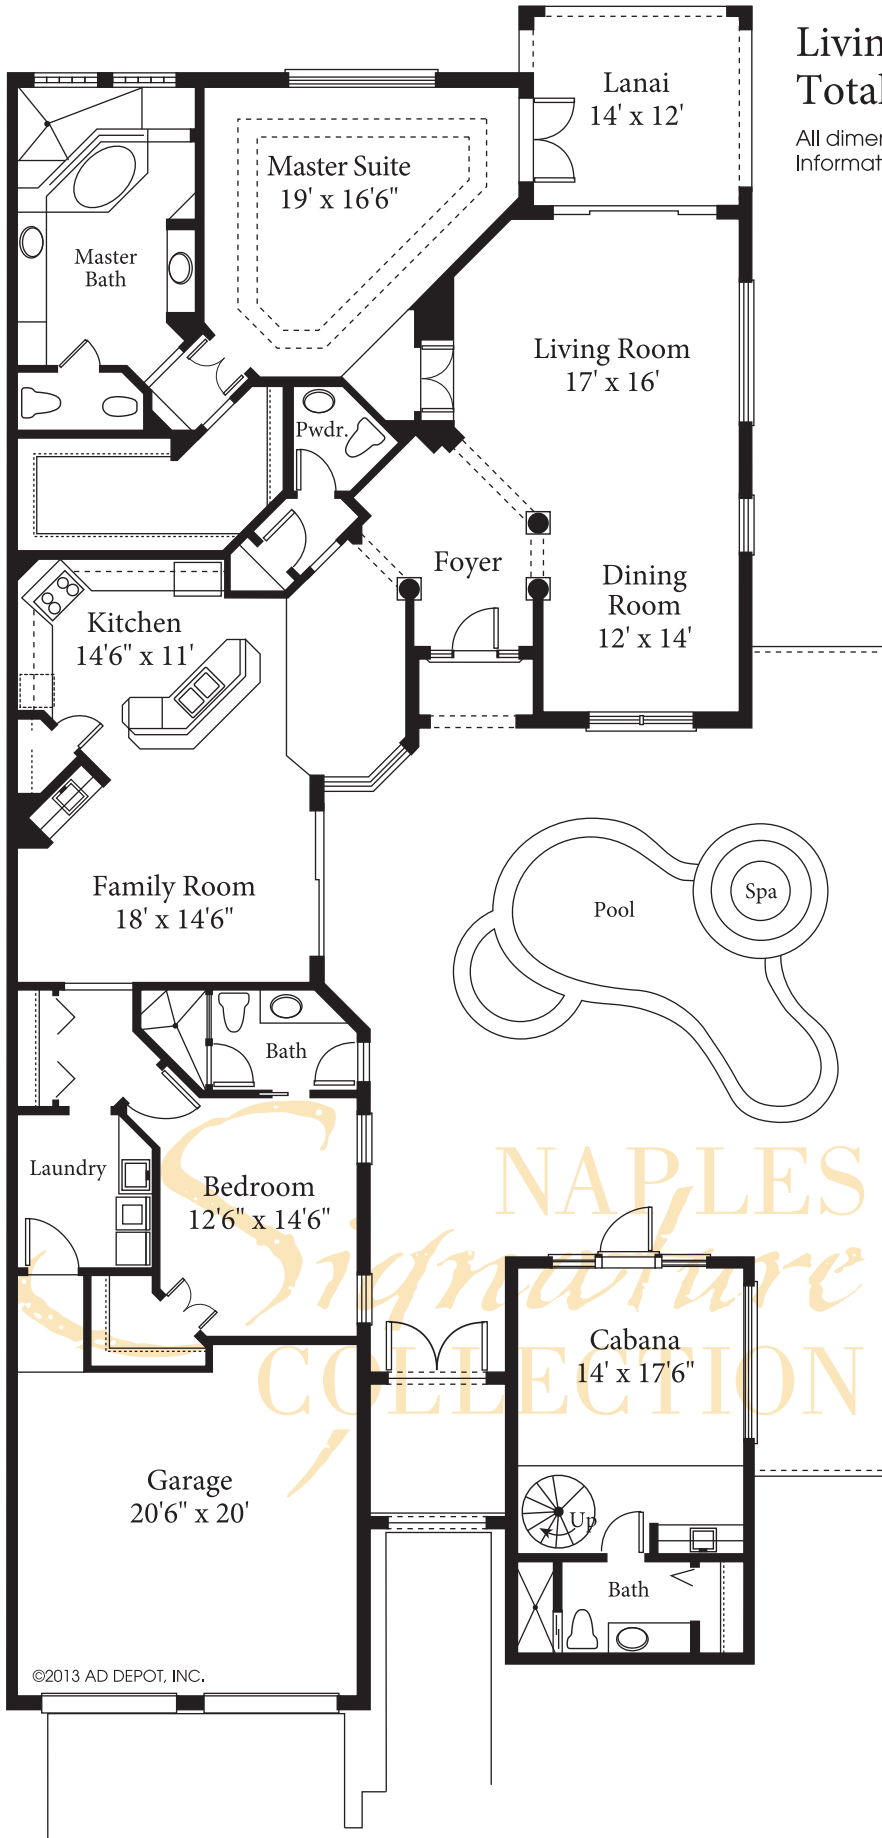

VILLA LA PALMA - VILLA MADRID

Living Area 2,840 SF
 Total Area 3,602 SF

All dimensions and square footages are approximate.
 Information is deemed reliable but not guaranteed.

VILLA LA PALMA - VILLA CASTILE

Living Area
Total Area

3,065 SF
3,893 SF

All dimensions and square footages are approximate. Information is deemed reliable but not guaranteed.

NAPLES
Signature
COLLECTION

VILLA LA PALMA - VILLA SEVILLE