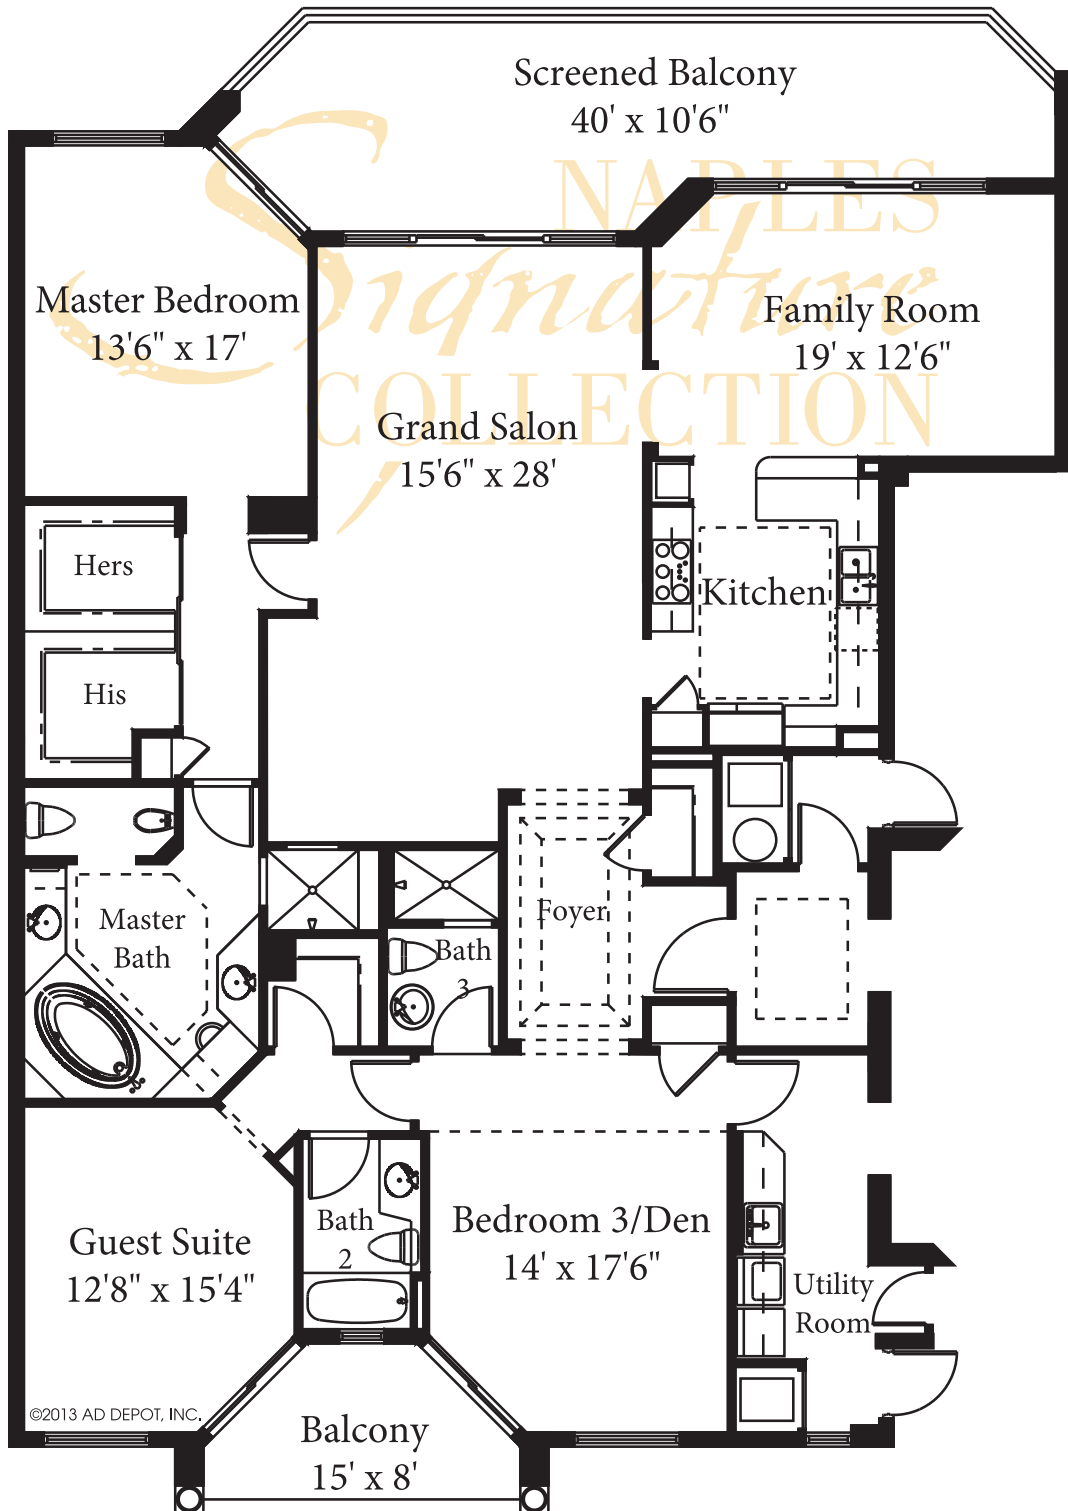

TOSCANA - RESIDENCE 01

Living Area	2,800 SF
Total Area	3,570 SF

All dimensions and square footages are approximate. Information is deemed reliable but not guaranteed.

©2013 AD DEPOT, INC.

TOSCANA - RESIDENCE 02

Living Area 2,520 SF
 Total Area 2,975 SF

All dimensions and square footages are approximate. Information is deemed reliable but not guaranteed.

TOSCANA - RESIDENCE 03

Living Area

2,520 SF

Total Area

2,975 SF

All dimensions and square footages are approximate. Information is deemed reliable but not guaranteed.

TOSCANA - RESIDENCE 04

Living Area 2,800 SF
 Total Area 3,570 SF

All dimensions and square footages are approximate. Information is deemed reliable but not guaranteed.