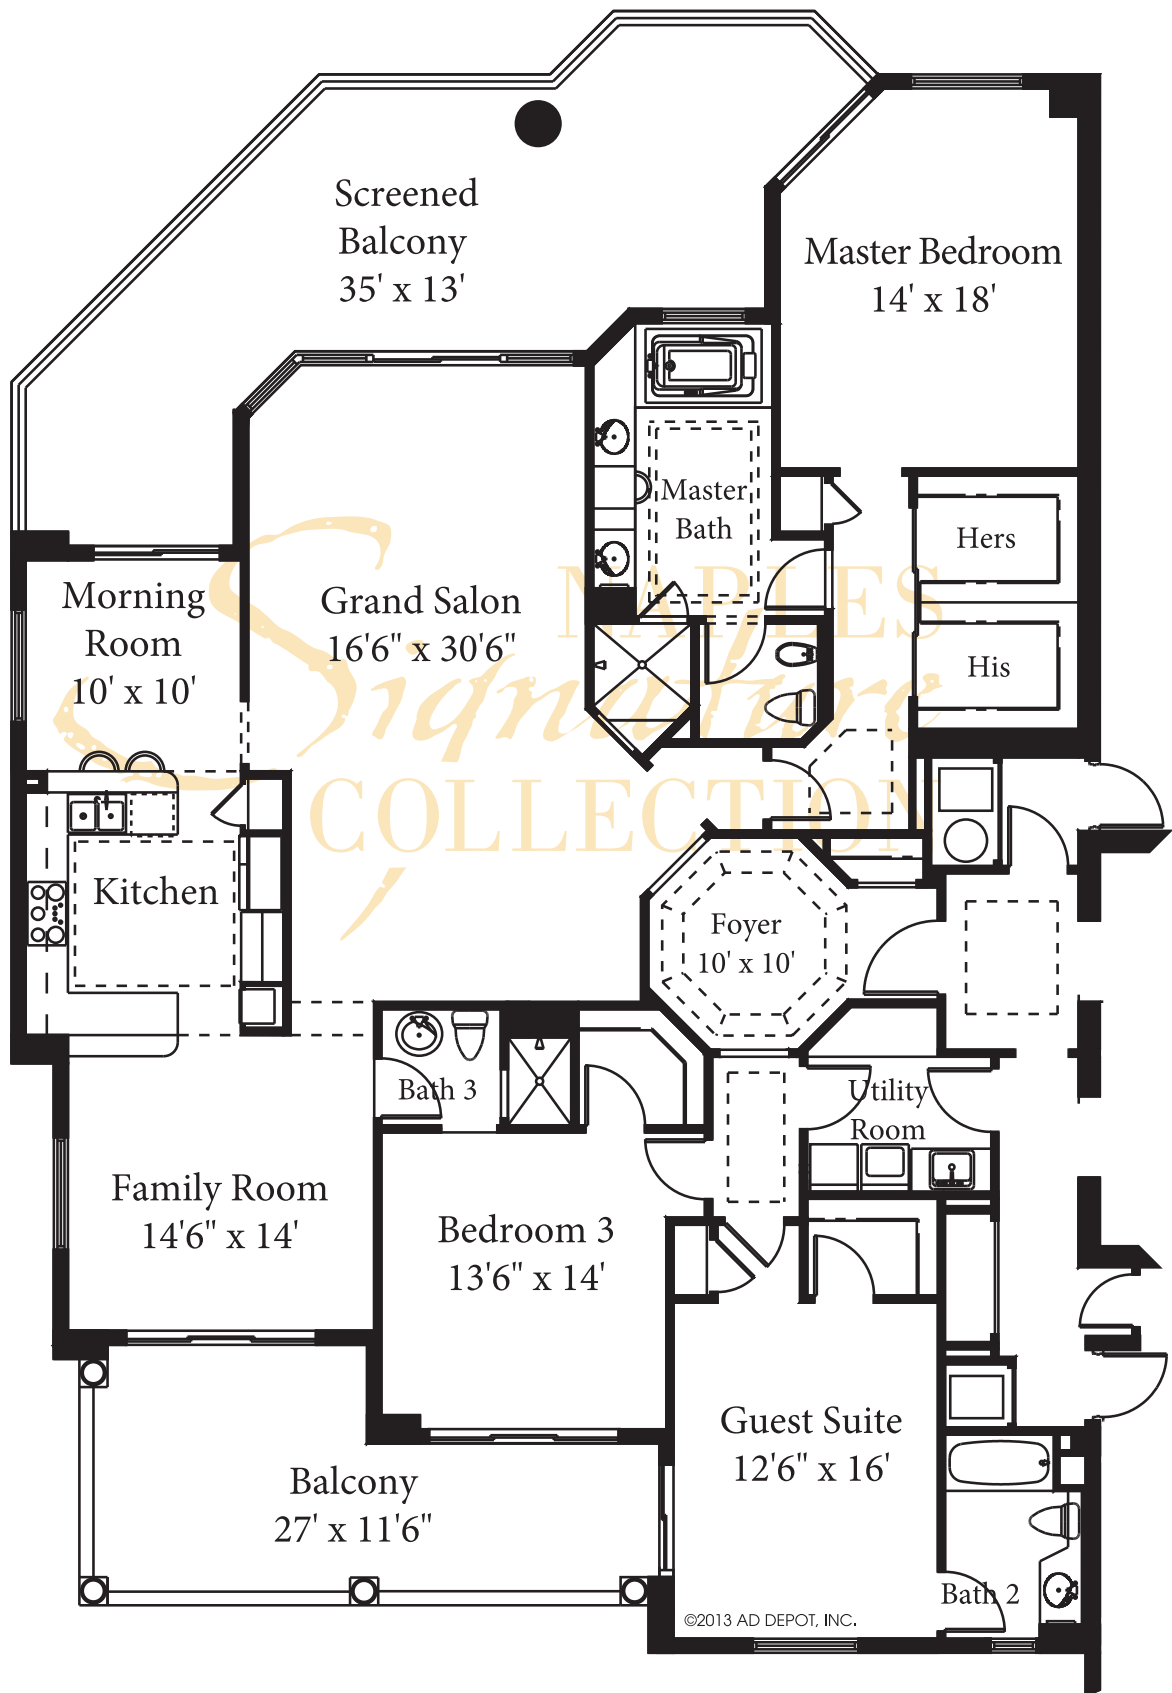

TOSCANA - RESIDENCE 01

Living Area	2,800 SF
Total Area	3,570 SF

All dimensions and square footages are approximate. Information is deemed reliable but not guaranteed.

©2013 AD DEPOT, INC.

TOSCANA - RESIDENCE 02

Living Area 2,520 SF
 Total Area 2,975 SF

All dimensions and square footages are approximate. Information is deemed reliable but not guaranteed.

TOSCANA - RESIDENCE 03

Living Area

2,520 SF

Total Area

2,975 SF

All dimensions and square footages are approximate. Information is deemed reliable but not guaranteed.

TOSCANA - RESIDENCE 04

Living Area 2,800 SF
 Total Area 3,570 SF

All dimensions and square footages are approximate. Information is deemed reliable but not guaranteed.