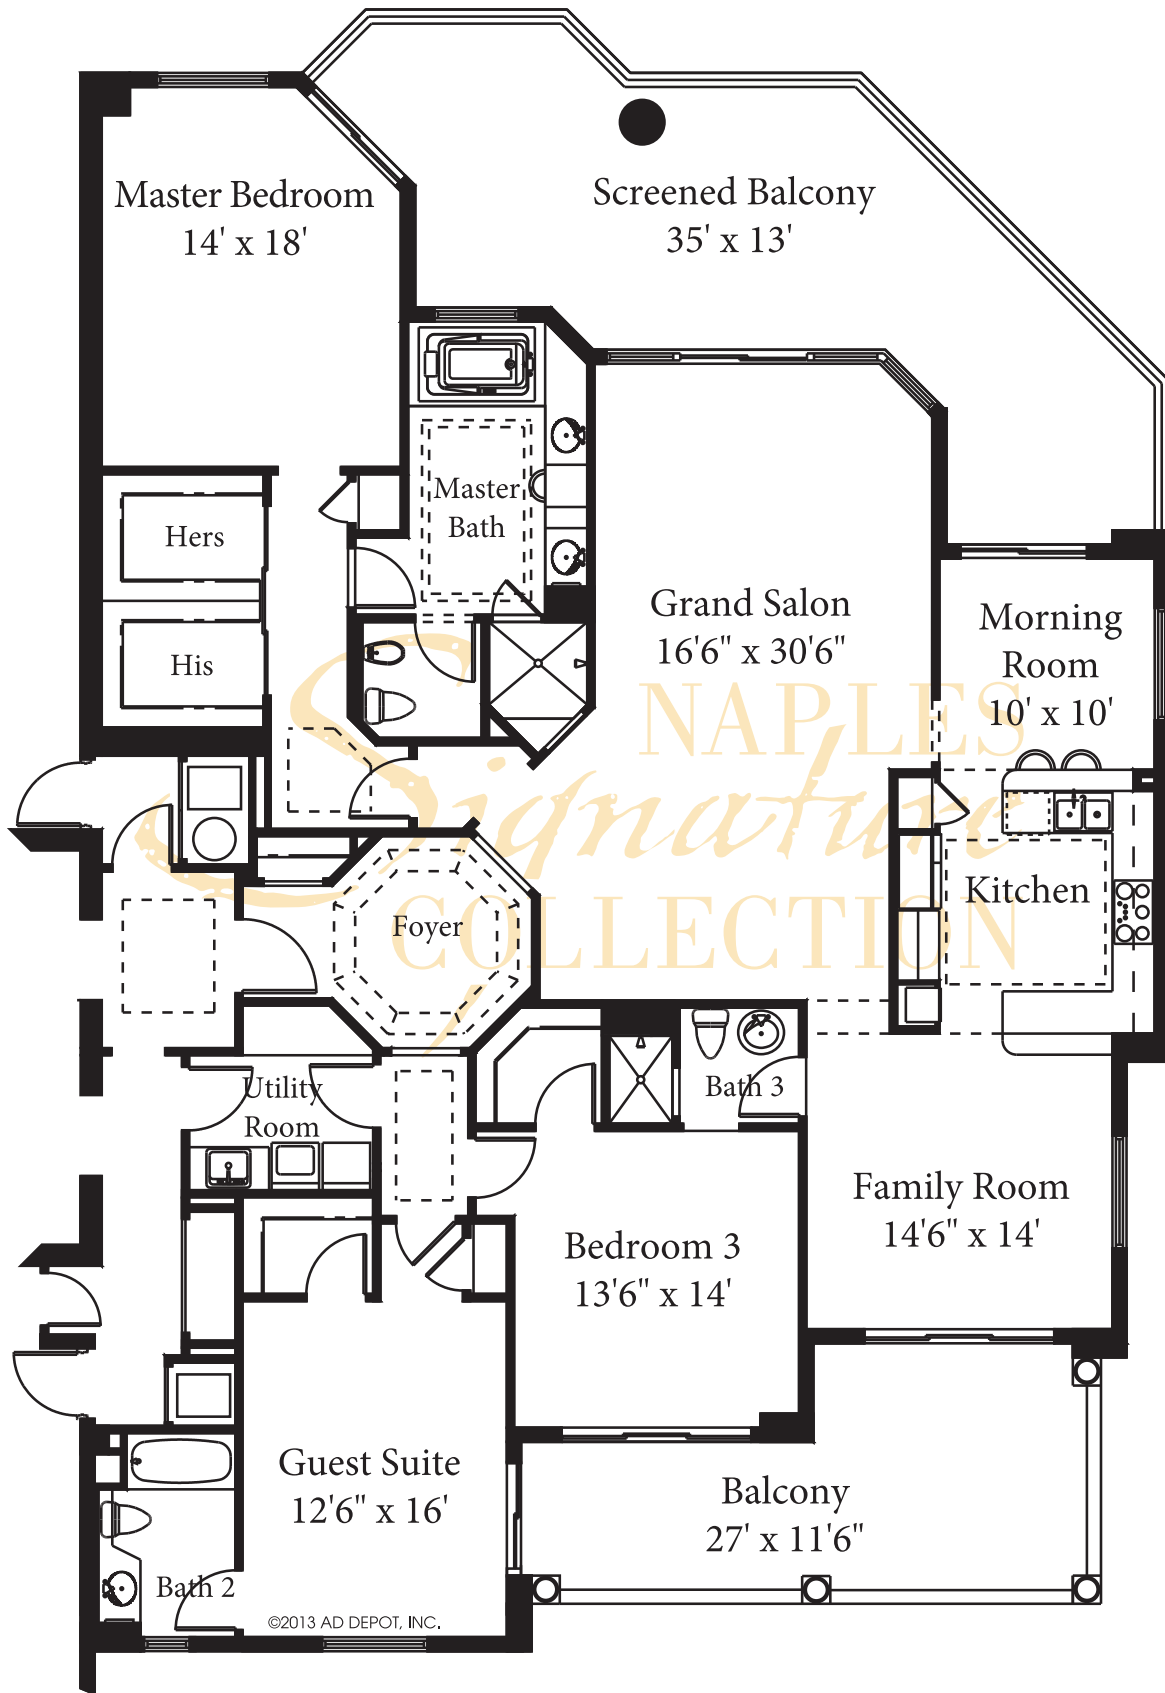

TOSCANA - RESIDENCE 01

Living Area	2,800 SF
Total Area	3,570 SF

All dimensions and square footages are approximate. Information is deemed reliable but not guaranteed.

©2013 AD DEPOT, INC.

TOSCANA - RESIDENCE 02

Living Area 2,520 SF
 Total Area 2,975 SF

All dimensions and square footages are approximate. Information is deemed reliable but not guaranteed.

TOSCANA - RESIDENCE 03

Living Area

2,520 SF

Total Area

2,975 SF

All dimensions and square footages are approximate. Information is deemed reliable but not guaranteed.

TOSCANA - RESIDENCE 04

Living Area 2,800 SF
 Total Area 3,570 SF

All dimensions and square footages are approximate. Information is deemed reliable but not guaranteed.