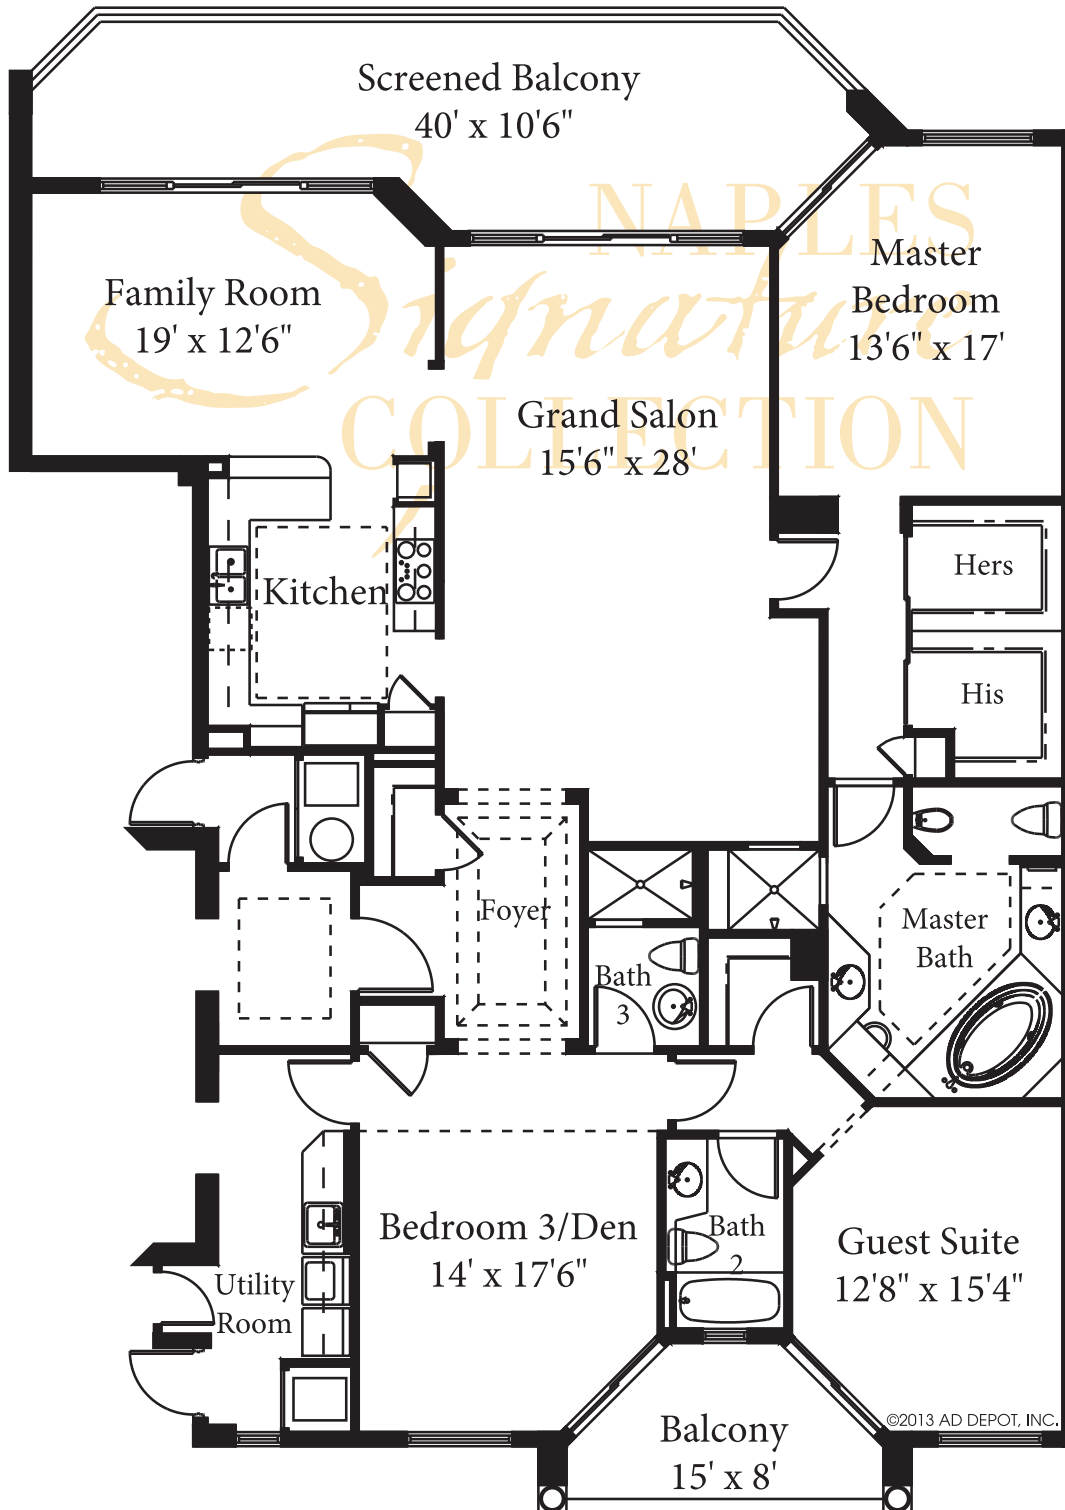

TOSCANA - RESIDENCE 01

Living Area	2,800 SF
Total Area	3,570 SF

All dimensions and square footages are approximate. Information is deemed reliable but not guaranteed.

©2013 AD DEPOT, INC.

TOSCANA - RESIDENCE 02

Living Area 2,520 SF
 Total Area 2,975 SF

All dimensions and square footages are approximate. Information is deemed reliable but not guaranteed.

TOSCANA - RESIDENCE 03

Living Area

2,520 SF

Total Area

2,975 SF

All dimensions and square footages are approximate. Information is deemed reliable but not guaranteed.

TOSCANA - RESIDENCE 04

Living Area 2,800 SF
 Total Area 3,570 SF

All dimensions and square footages are approximate. Information is deemed reliable but not guaranteed.