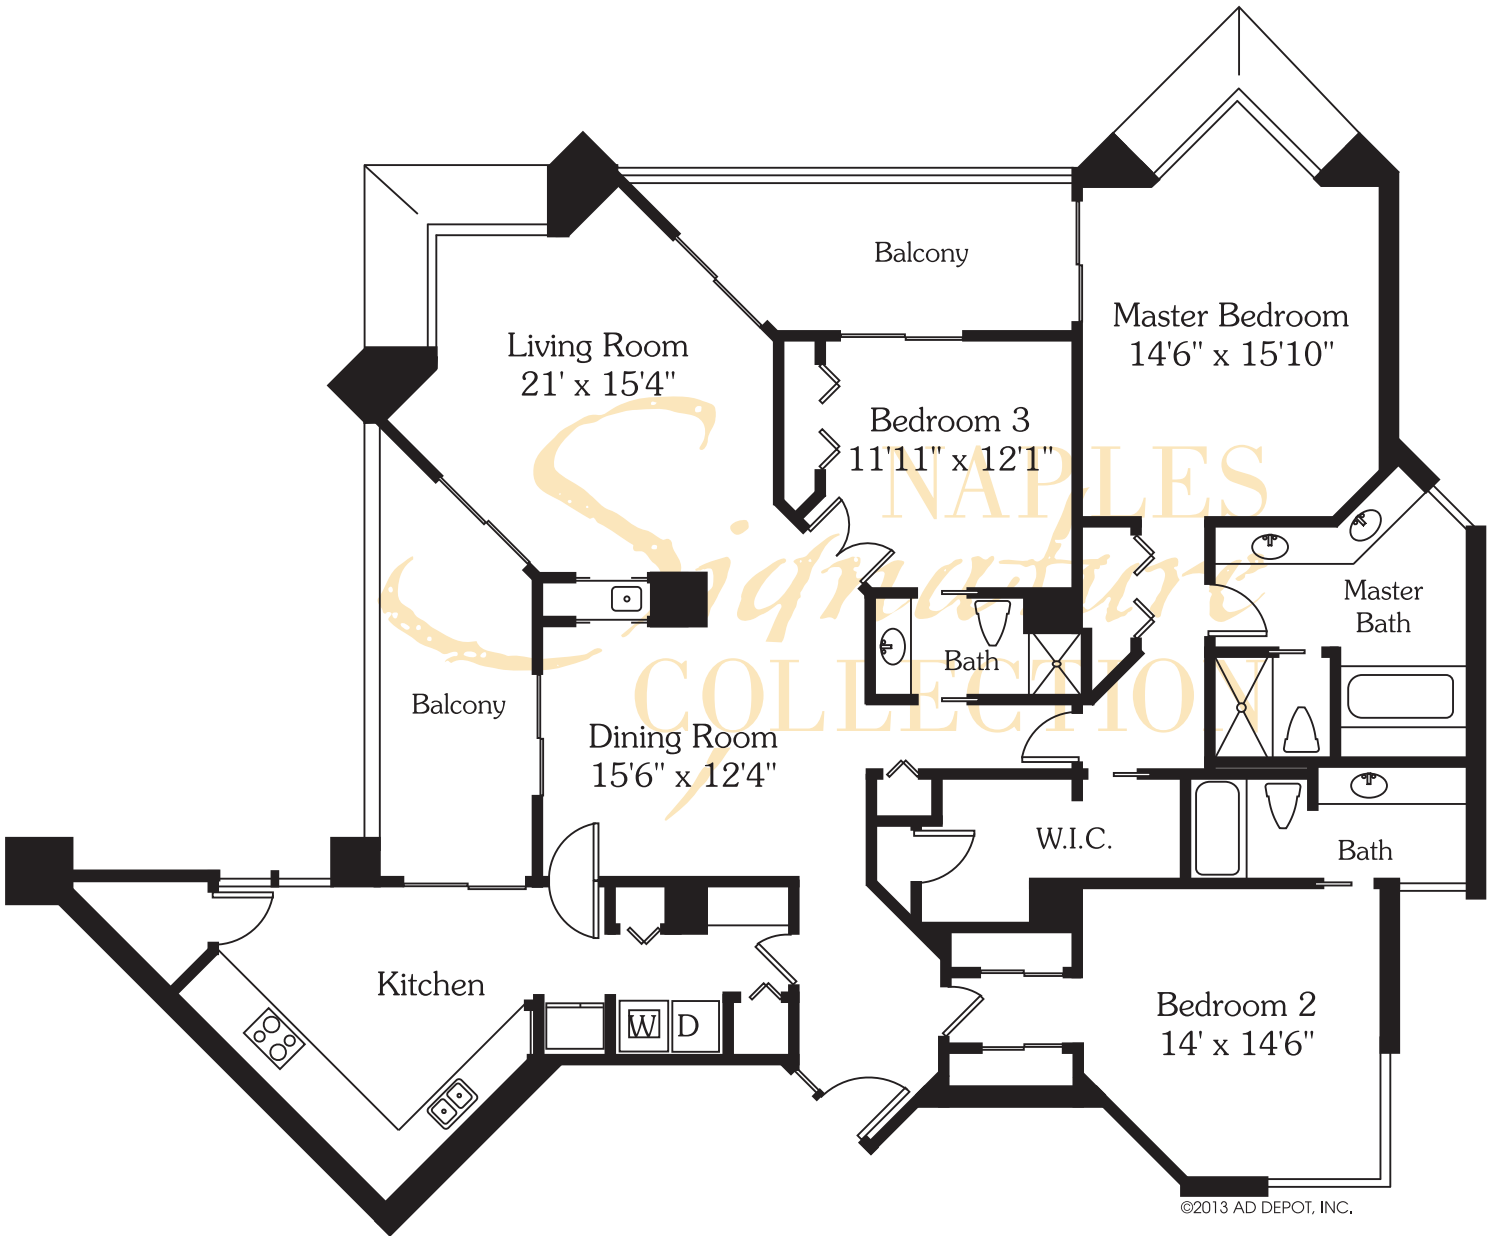

THE HERON - RESIDENCE 01

Total Area

2,185 SF

All dimensions and square footages are approximate. Information is deemed reliable but not guaranteed.

THE HERON - RESIDENCE 02

Total Area

2,185 SF

All dimensions and square footages are approximate.
Information is deemed reliable but not guaranteed.