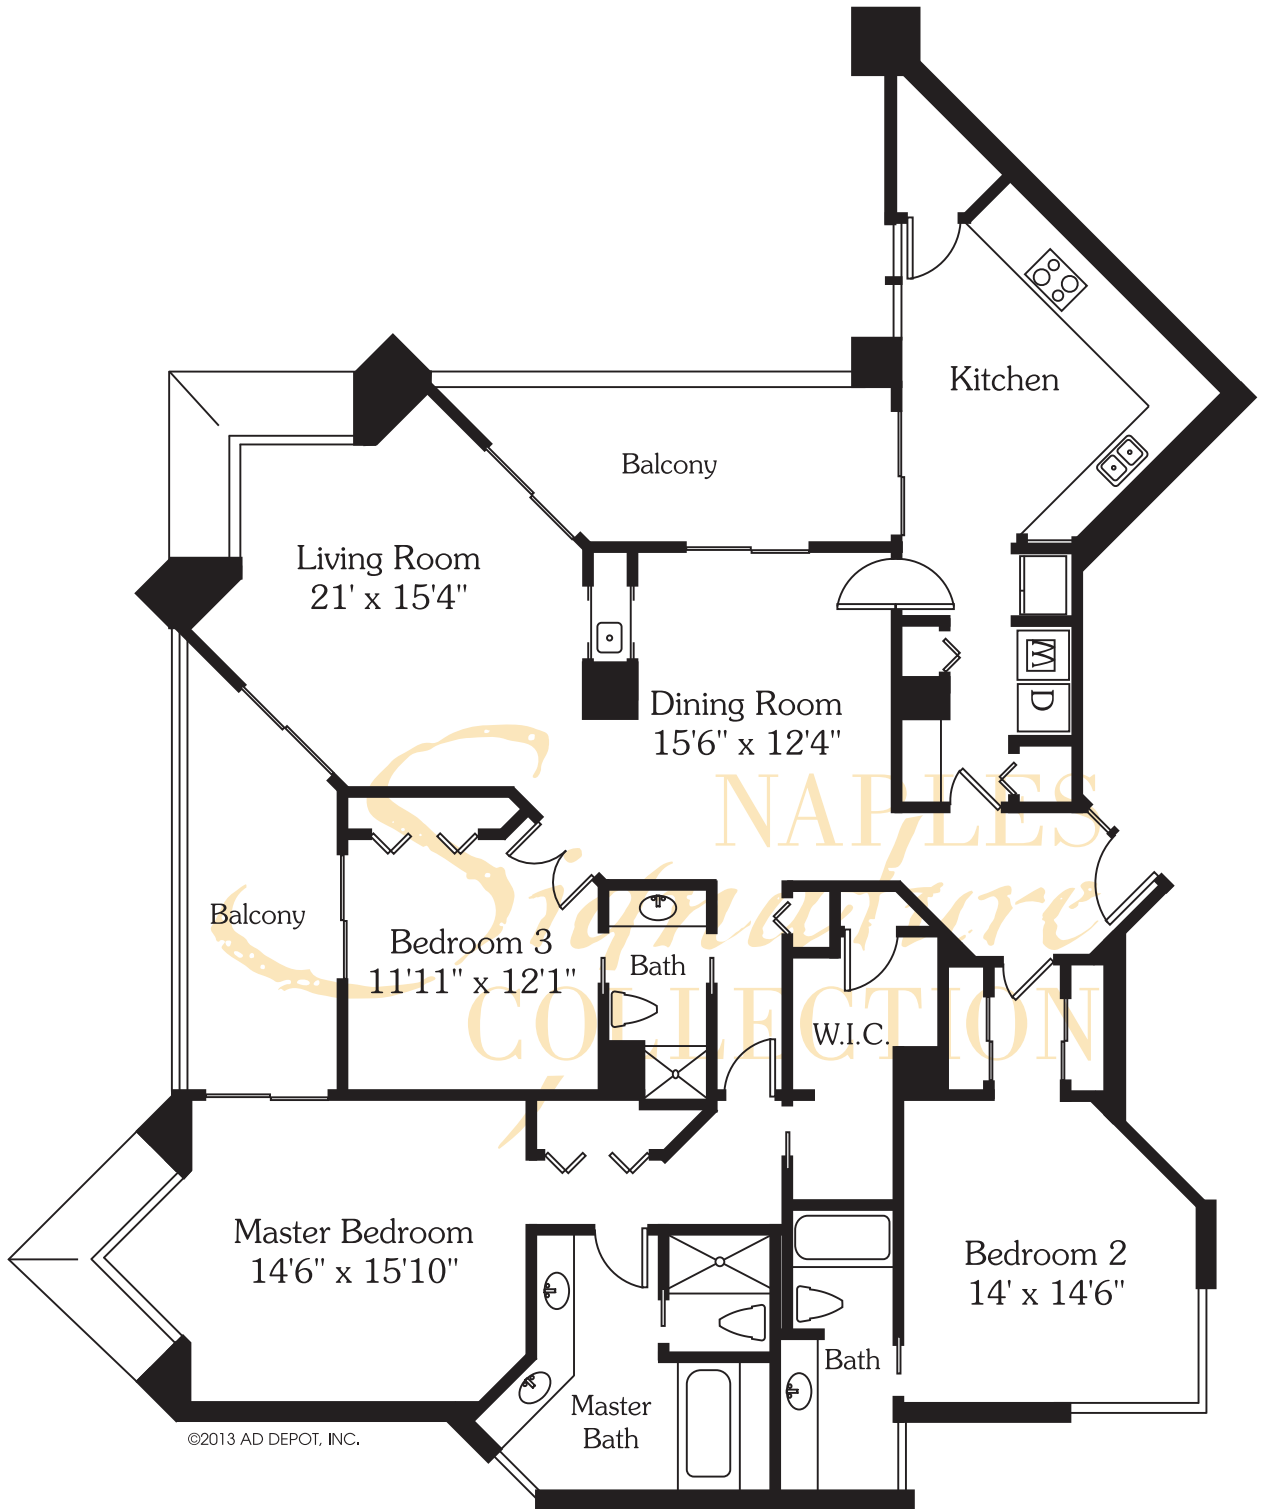

THE HERON - RESIDENCE 01

Total Area

2,185 SF

All dimensions and square footages are approximate. Information is deemed reliable but not guaranteed.

THE HERON - RESIDENCE 02

Total Area

2,185 SF

All dimensions and square footages are approximate.
Information is deemed reliable but not guaranteed.