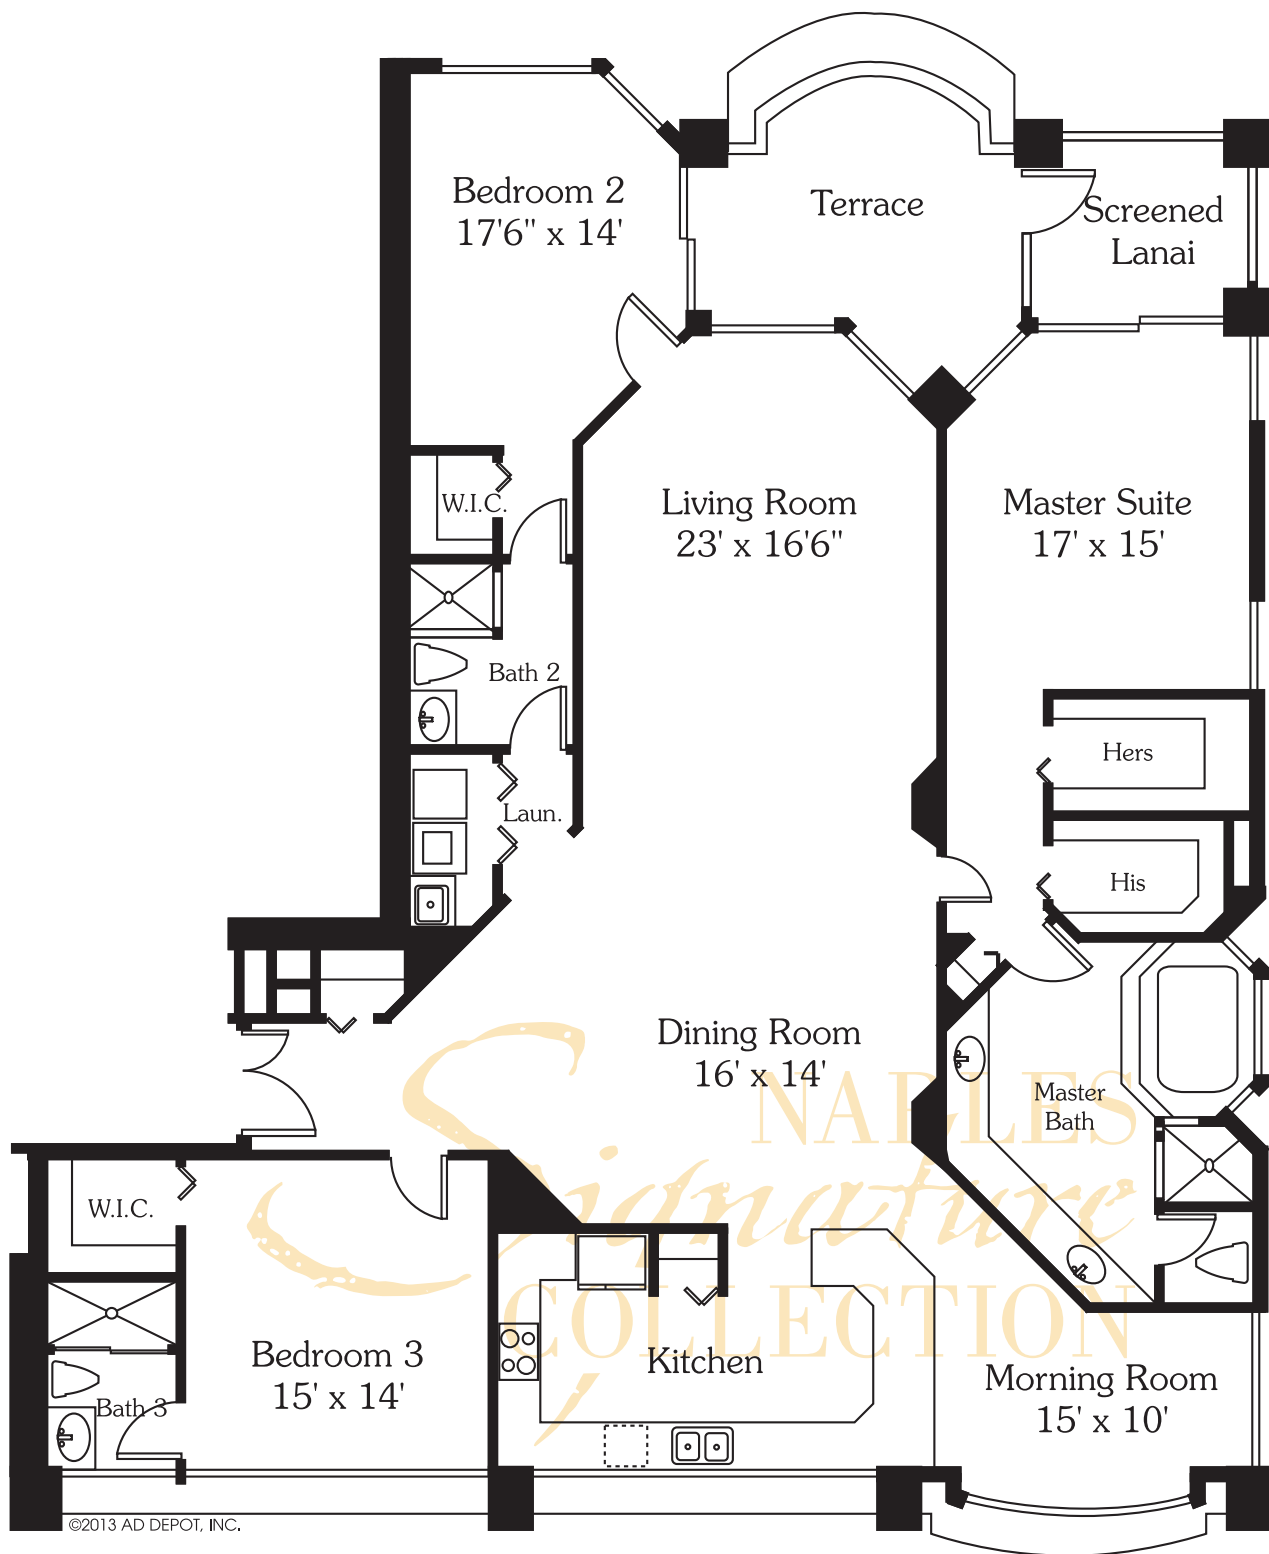

# ST. RAPHAEL - RESIDENCE 07

©2013 AD DEPOT, INC.

**Living Area**  
**Total Area**

**2,000 SF**  
**2,256 SF**

All dimensions and square footages are approximate. Information is deemed reliable but not guaranteed.

# ST. RAPHAEL - RESIDENCE 08

Living Area  
Total Area

1,420 SF  
1,697 SF

All dimensions and square footages are approximate.  
Information is deemed reliable but not guaranteed.

# ST. RAPHAEL - RESIDENCE 09

Living Area  
Total Area

2,600 SF  
2,872 SF

All dimensions and square footages are approximate.  
Information is deemed reliable but not guaranteed.