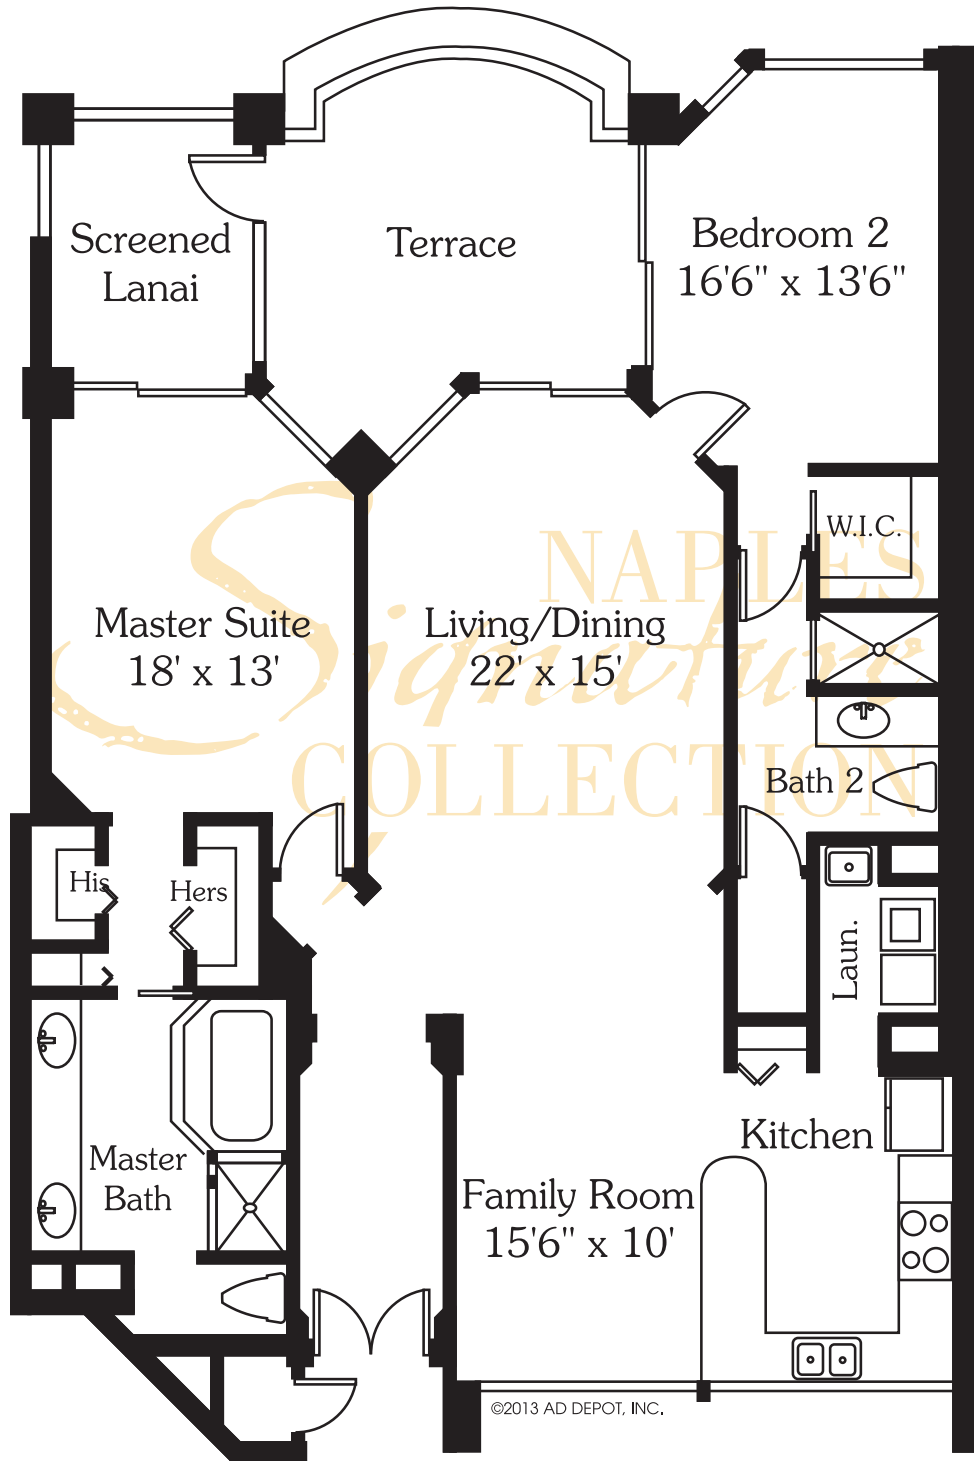

# ST. RAPHAEL - RESIDENCE 01

Living Area  
Total Area

2,500 SF  
2,852 SF

All dimensions and square footages are approximate.  
Information is deemed reliable but not guaranteed.

# ST. RAPHAEL - RESIDENCE 02

Living Area

1,700 SF

Total Area

2,189 SF

All dimensions and square footages are approximate. Information is deemed reliable but not guaranteed.

# ST. RAPHAEL - RESIDENCE 03

Living Area

2,250 SF

Total Area

2,582 SF

All dimensions and square footages are approximate. Information is deemed reliable but not guaranteed.

# ST. RAPHAEL - RESIDENCE 05

©2013 AD DEPOT, INC.

Living Area

3,100 SF

Total Area

3,497 SF

All dimensions and square footages are approximate. Information is deemed reliable but not guaranteed.