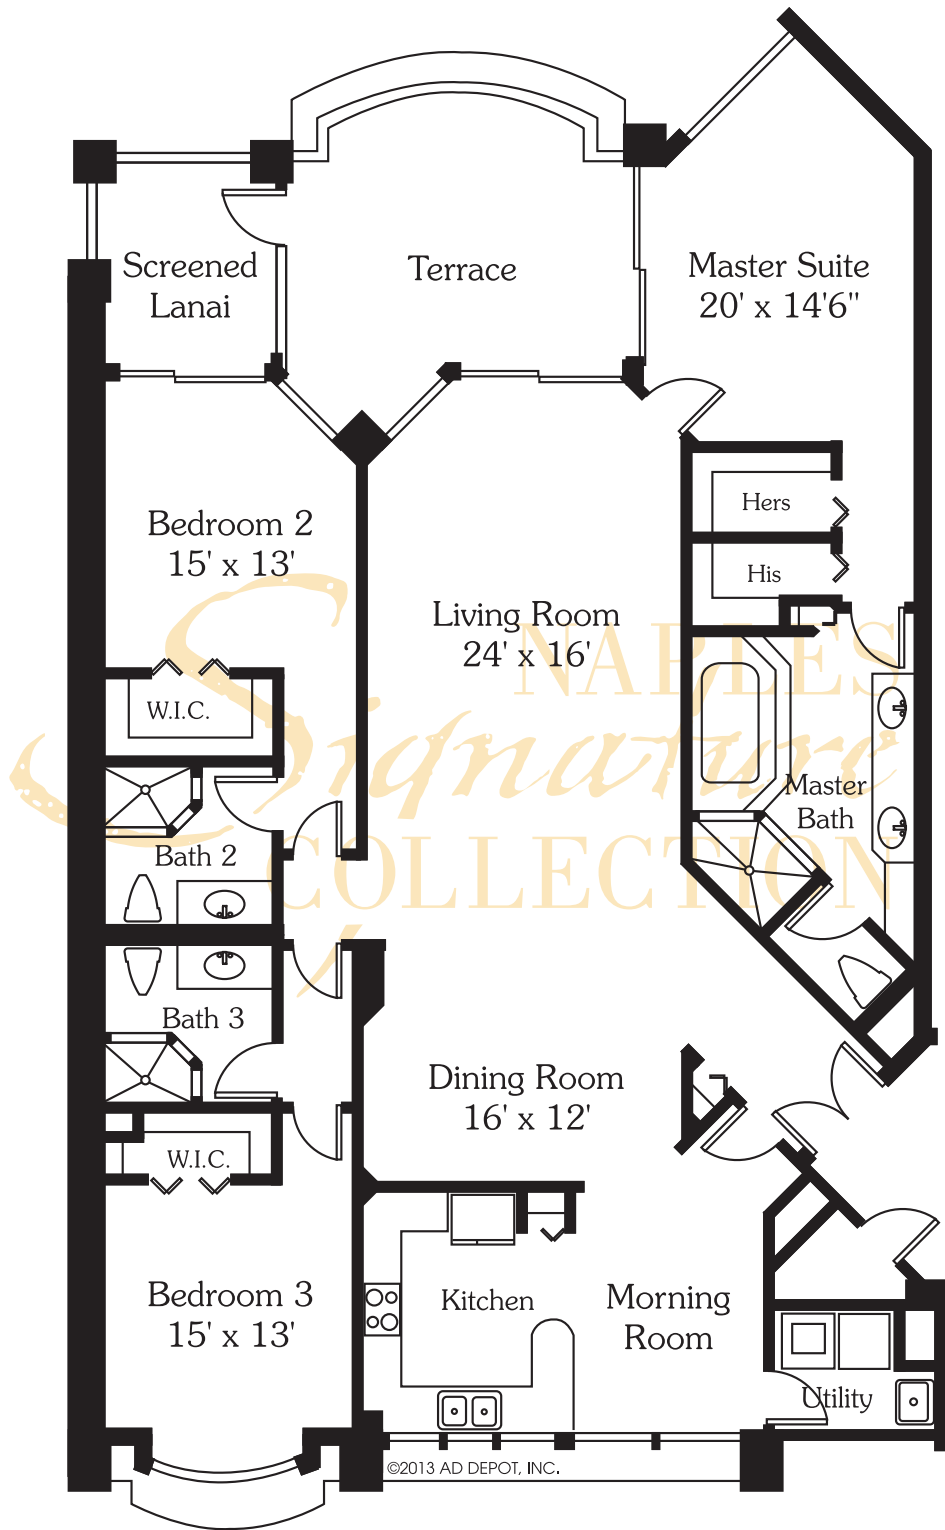

# ST. RAPHAEL - RESIDENCE 02

Living Area

1,700 SF

Total Area

2,189 SF

All dimensions and square footages are approximate. Information is deemed reliable but not guaranteed.

# ST. RAPHAEL - RESIDENCE 03

Living Area

2,250 SF

Total Area

2,582 SF

All dimensions and square footages are approximate. Information is deemed reliable but not guaranteed.

# ST. RAPHAEL - RESIDENCE 05

©2013 AD DEPOT, INC.

Living Area

3,100 SF

Total Area

3,497 SF

All dimensions and square footages are approximate. Information is deemed reliable but not guaranteed.

# ST. RAPHAEL - RESIDENCE 07

©2013 AD DEPOT, INC.

**Living Area**  
**Total Area**

**2,000 SF**  
**2,256 SF**

All dimensions and square footages are approximate. Information is deemed reliable but not guaranteed.