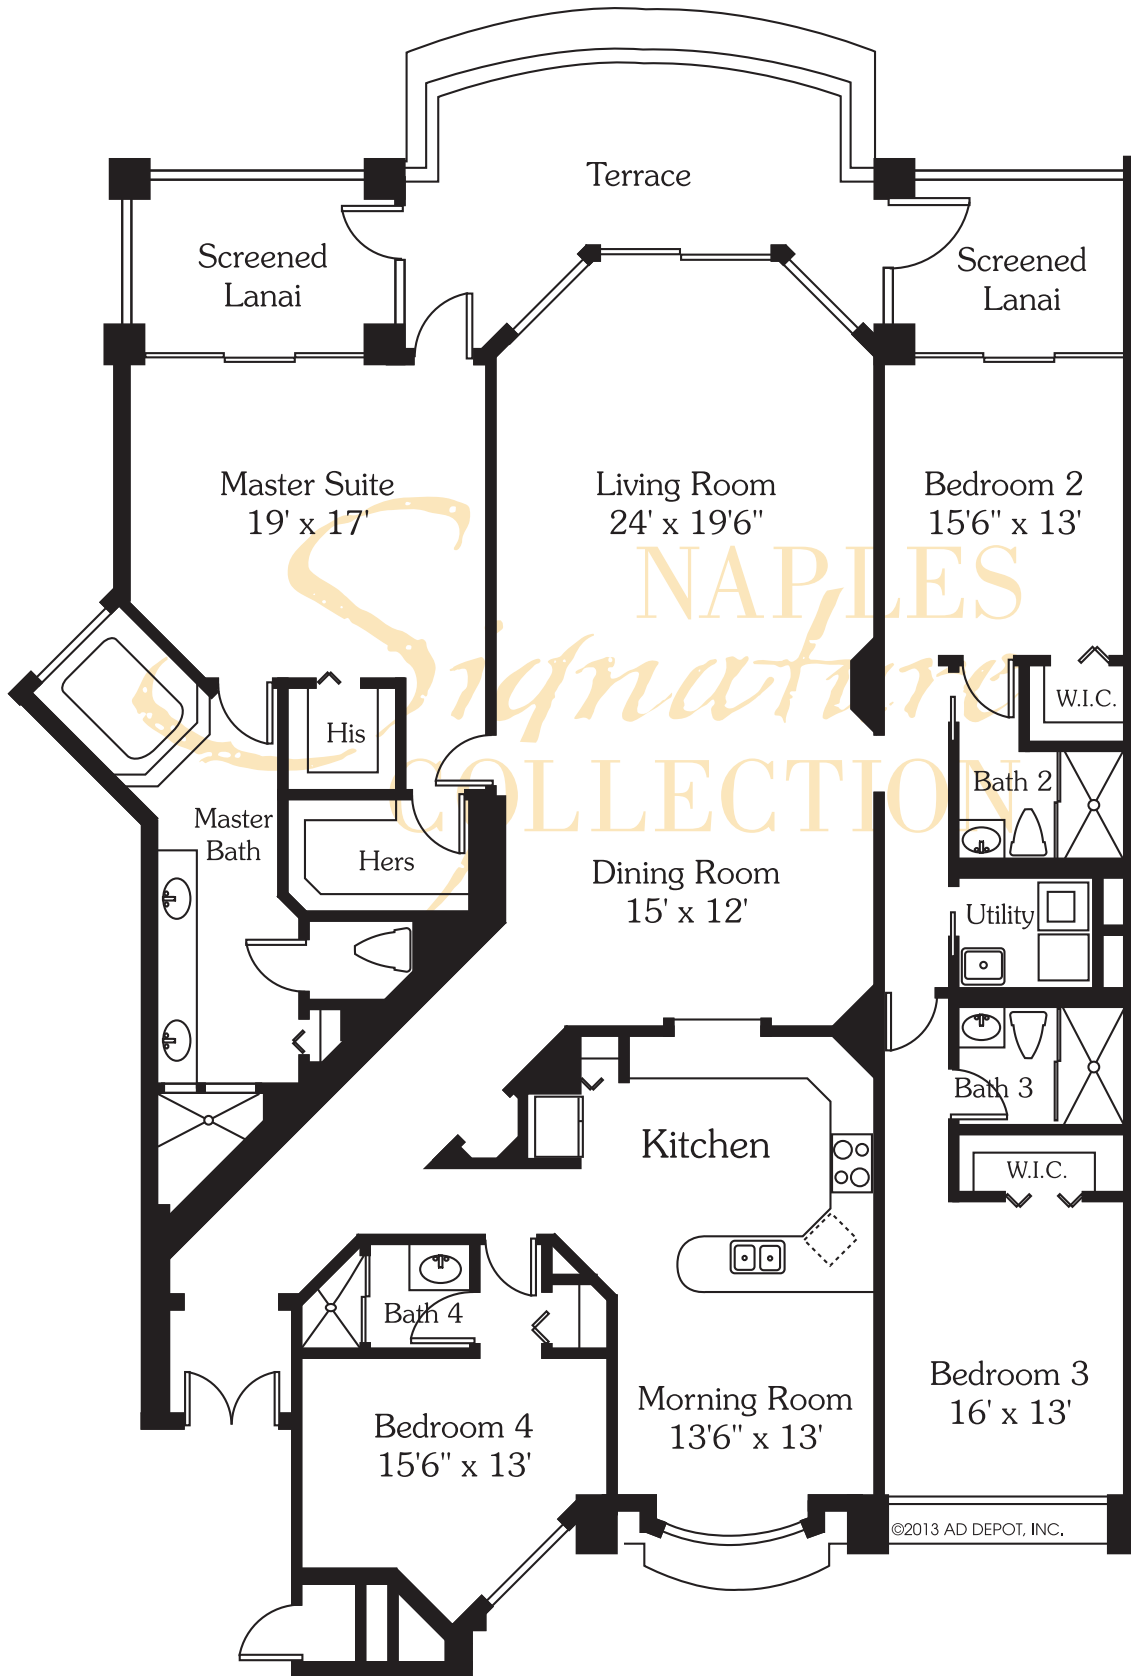

# ST. RAPHAEL - RESIDENCE 03

Living Area

2,250 SF

Total Area

2,582 SF

All dimensions and square footages are approximate. Information is deemed reliable but not guaranteed.

# ST. RAPHAEL - RESIDENCE 04

Living Area  
Total Area

3,100 SF  
3,497 SF

All dimensions and square footages are approximate.  
Information is deemed reliable but not guaranteed.

# ST. RAPHAEL - RESIDENCE 05

©2013 AD DEPOT, INC.

Living Area

3,100 SF

Total Area

3,497 SF

All dimensions and square footages are approximate. Information is deemed reliable but not guaranteed.

# ST. RAPHAEL - RESIDENCE 07

©2013 AD DEPOT, INC.

**Living Area**  
**Total Area**

**2,000 SF**  
**2,256 SF**

All dimensions and square footages are approximate. Information is deemed reliable but not guaranteed.