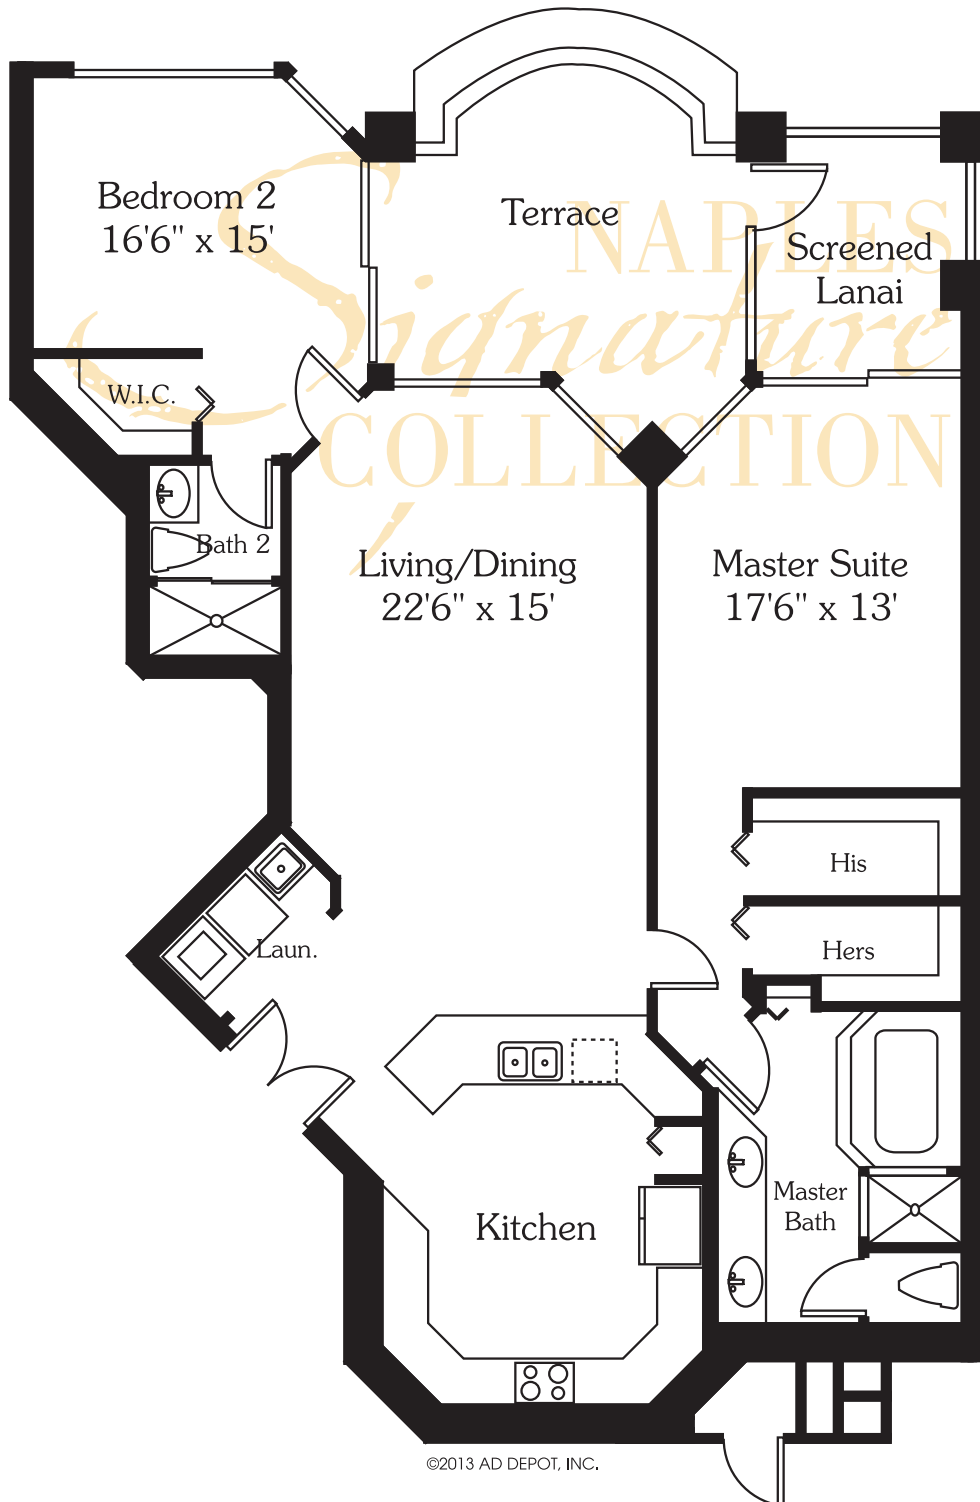

# ST. RAPHAEL - RESIDENCE 05

©2013 AD DEPOT, INC.

Living Area

3,100 SF

Total Area

3,497 SF

All dimensions and square footages are approximate. Information is deemed reliable but not guaranteed.

# ST. RAPHAEL - RESIDENCE 06

Living Area  
Total Area

2,250 SF  
2,582 SF

All dimensions and square footages are approximate.  
Information is deemed reliable but not guaranteed.

# ST. RAPHAEL - RESIDENCE 07

©2013 AD DEPOT, INC.

**Living Area**  
**Total Area**

**2,000 SF**  
**2,256 SF**

All dimensions and square footages are approximate. Information is deemed reliable but not guaranteed.

# ST. RAPHAEL - RESIDENCE 08

Living Area  
Total Area

1,420 SF  
1,697 SF

All dimensions and square footages are approximate.  
Information is deemed reliable but not guaranteed.