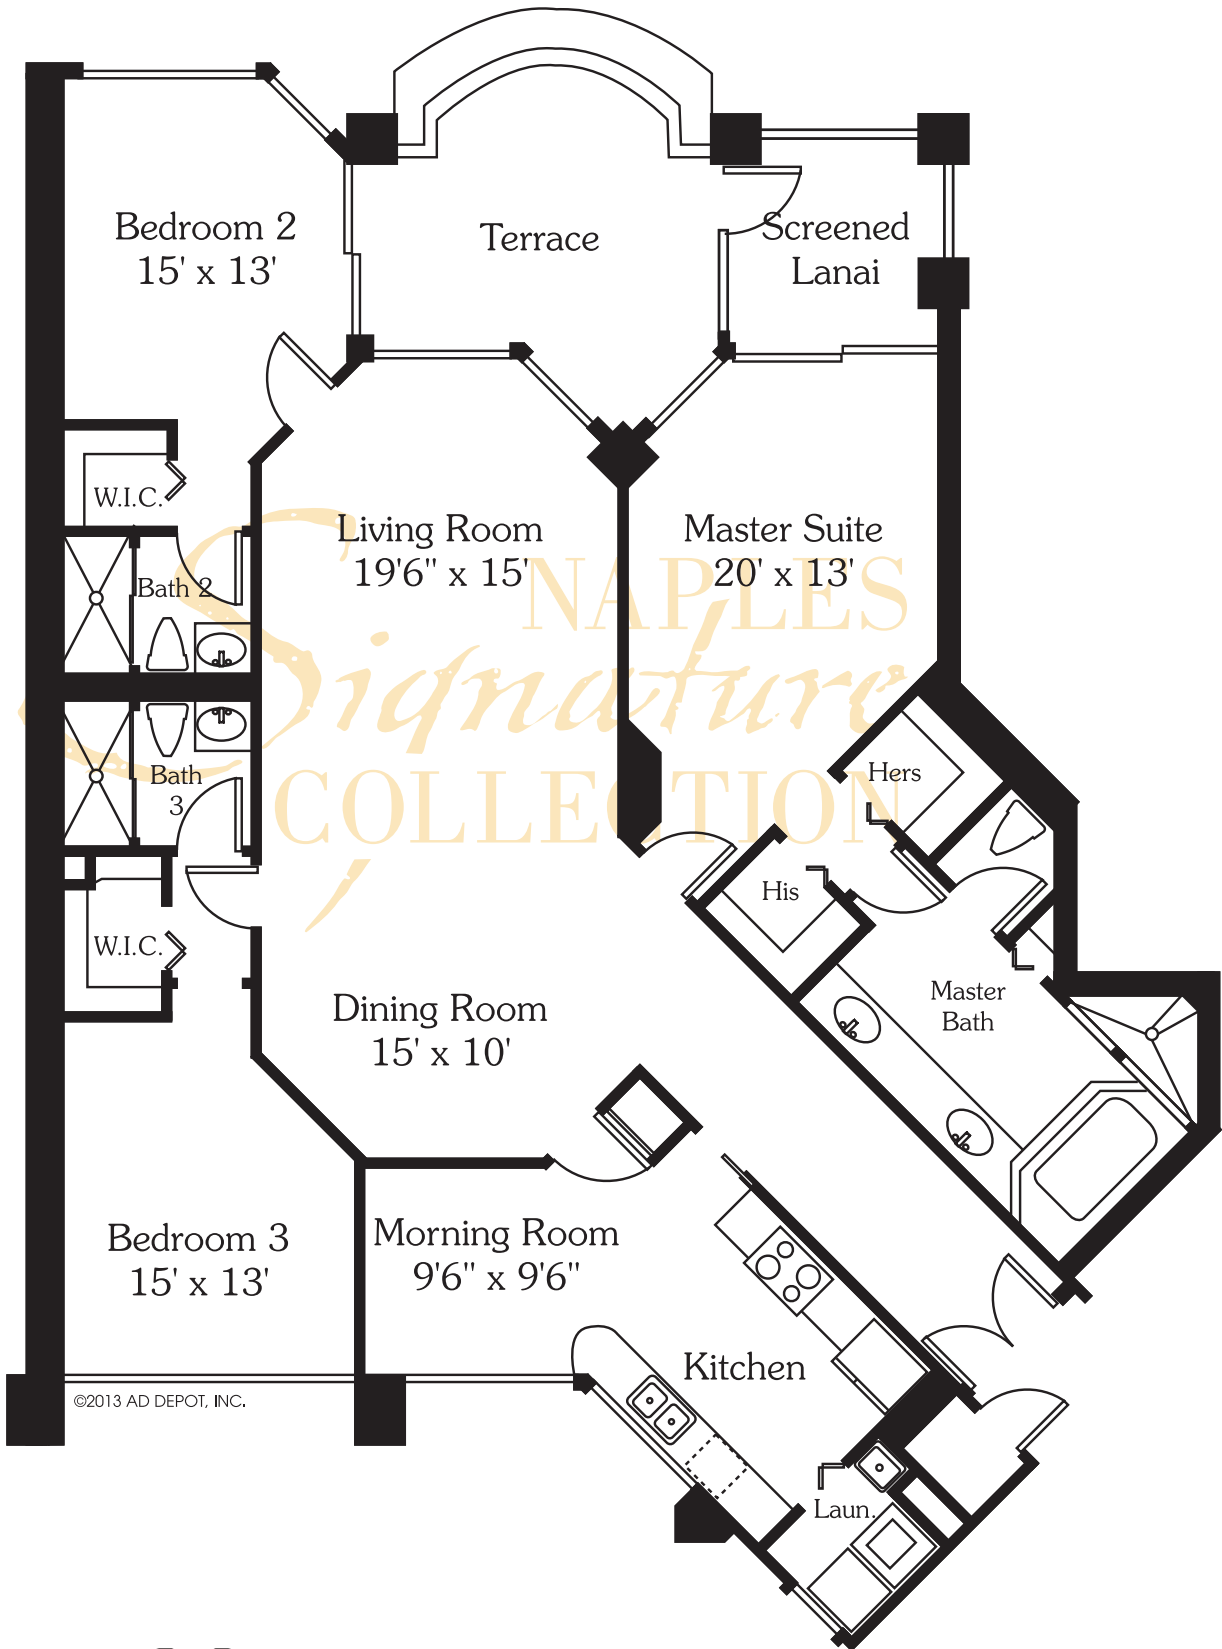

# ST. RAPHAEL - RESIDENCE 05

©2013 AD DEPOT, INC.

Living Area

3,100 SF

Total Area

3,497 SF

All dimensions and square footages are approximate. Information is deemed reliable but not guaranteed.

# ST. RAPHAEL - RESIDENCE 06

Living Area  
Total Area

2,250 SF  
2,582 SF

All dimensions and square footages are approximate.  
Information is deemed reliable but not guaranteed.

# ST. RAPHAEL - RESIDENCE 07

©2013 AD DEPOT, INC.

**Living Area**  
**Total Area**

**2,000 SF**  
**2,256 SF**

All dimensions and square footages are approximate. Information is deemed reliable but not guaranteed.