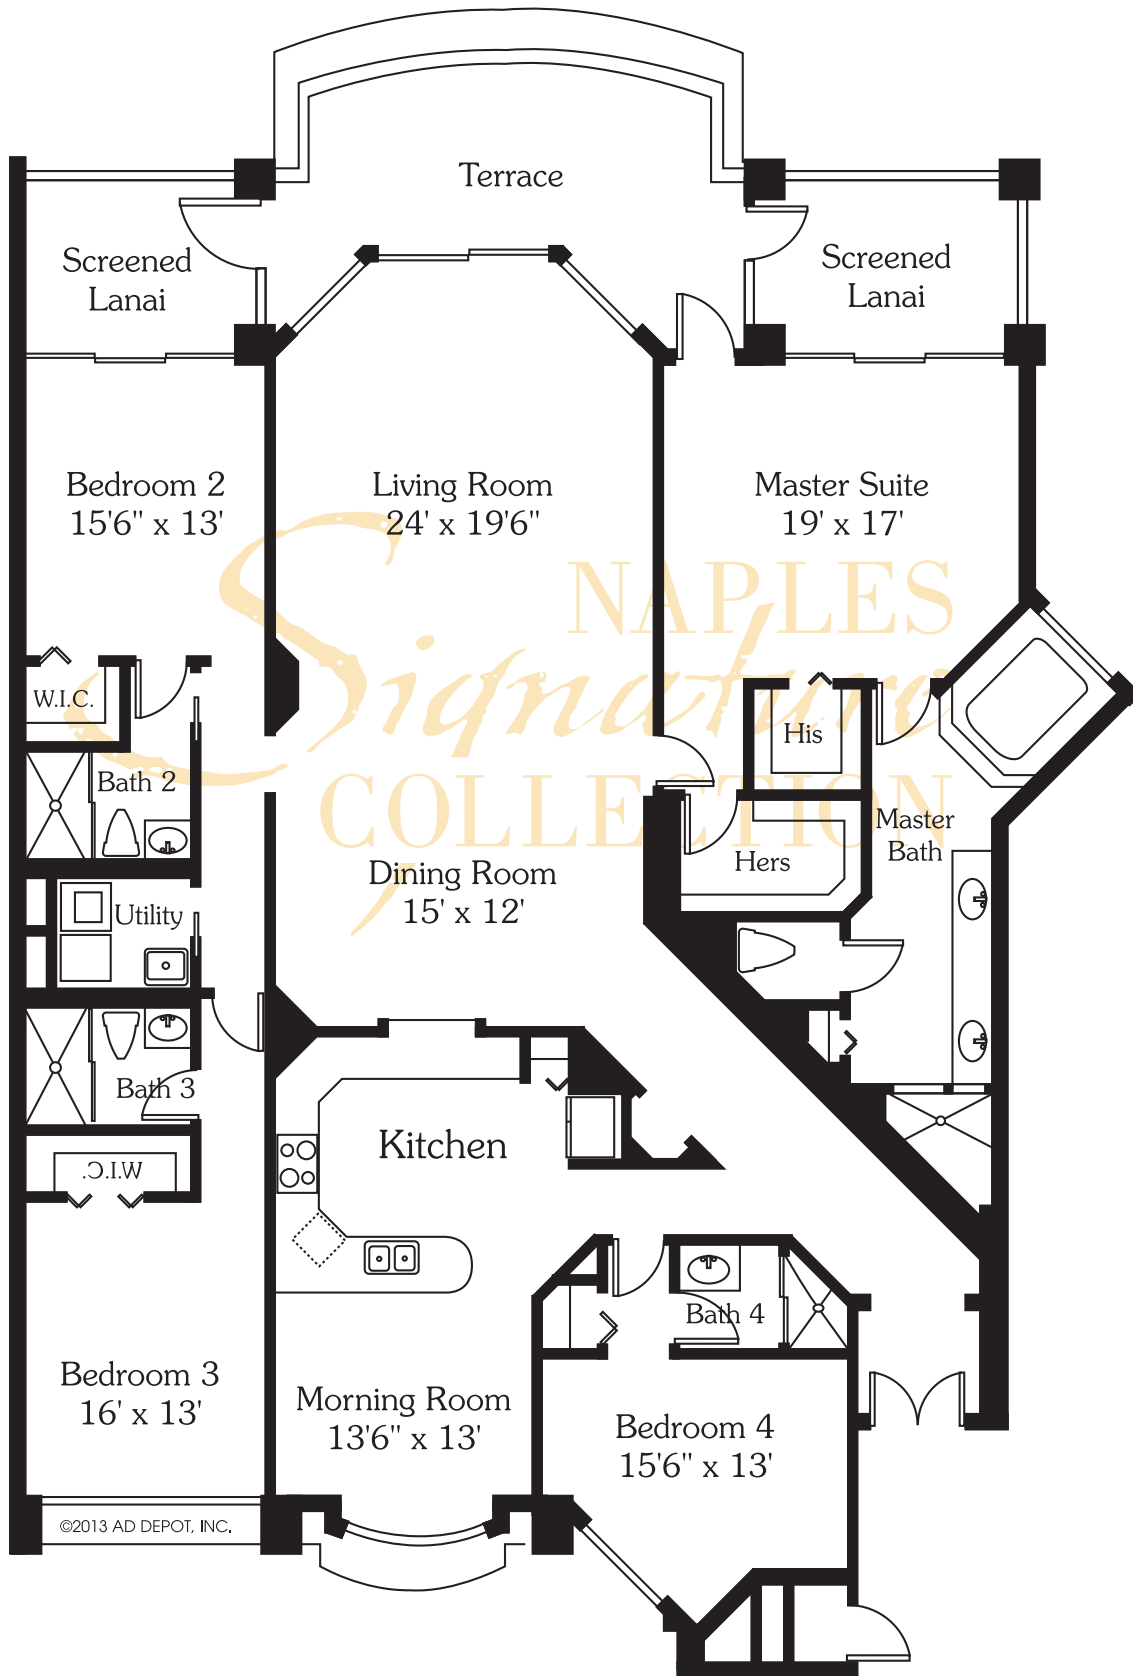

# ST. RAPHAEL - RESIDENCE 04

Living Area  
Total Area

3,100 SF  
3,497 SF

All dimensions and square footages are approximate.  
Information is deemed reliable but not guaranteed.

# ST. RAPHAEL - RESIDENCE 05

©2013 AD DEPOT, INC.

Living Area

3,100 SF

Total Area

3,497 SF

All dimensions and square footages are approximate. Information is deemed reliable but not guaranteed.

# ST. RAPHAEL - RESIDENCE 07

©2013 AD DEPOT, INC.

**Living Area**  
**Total Area**

**2,000 SF**  
**2,256 SF**

All dimensions and square footages are approximate. Information is deemed reliable but not guaranteed.