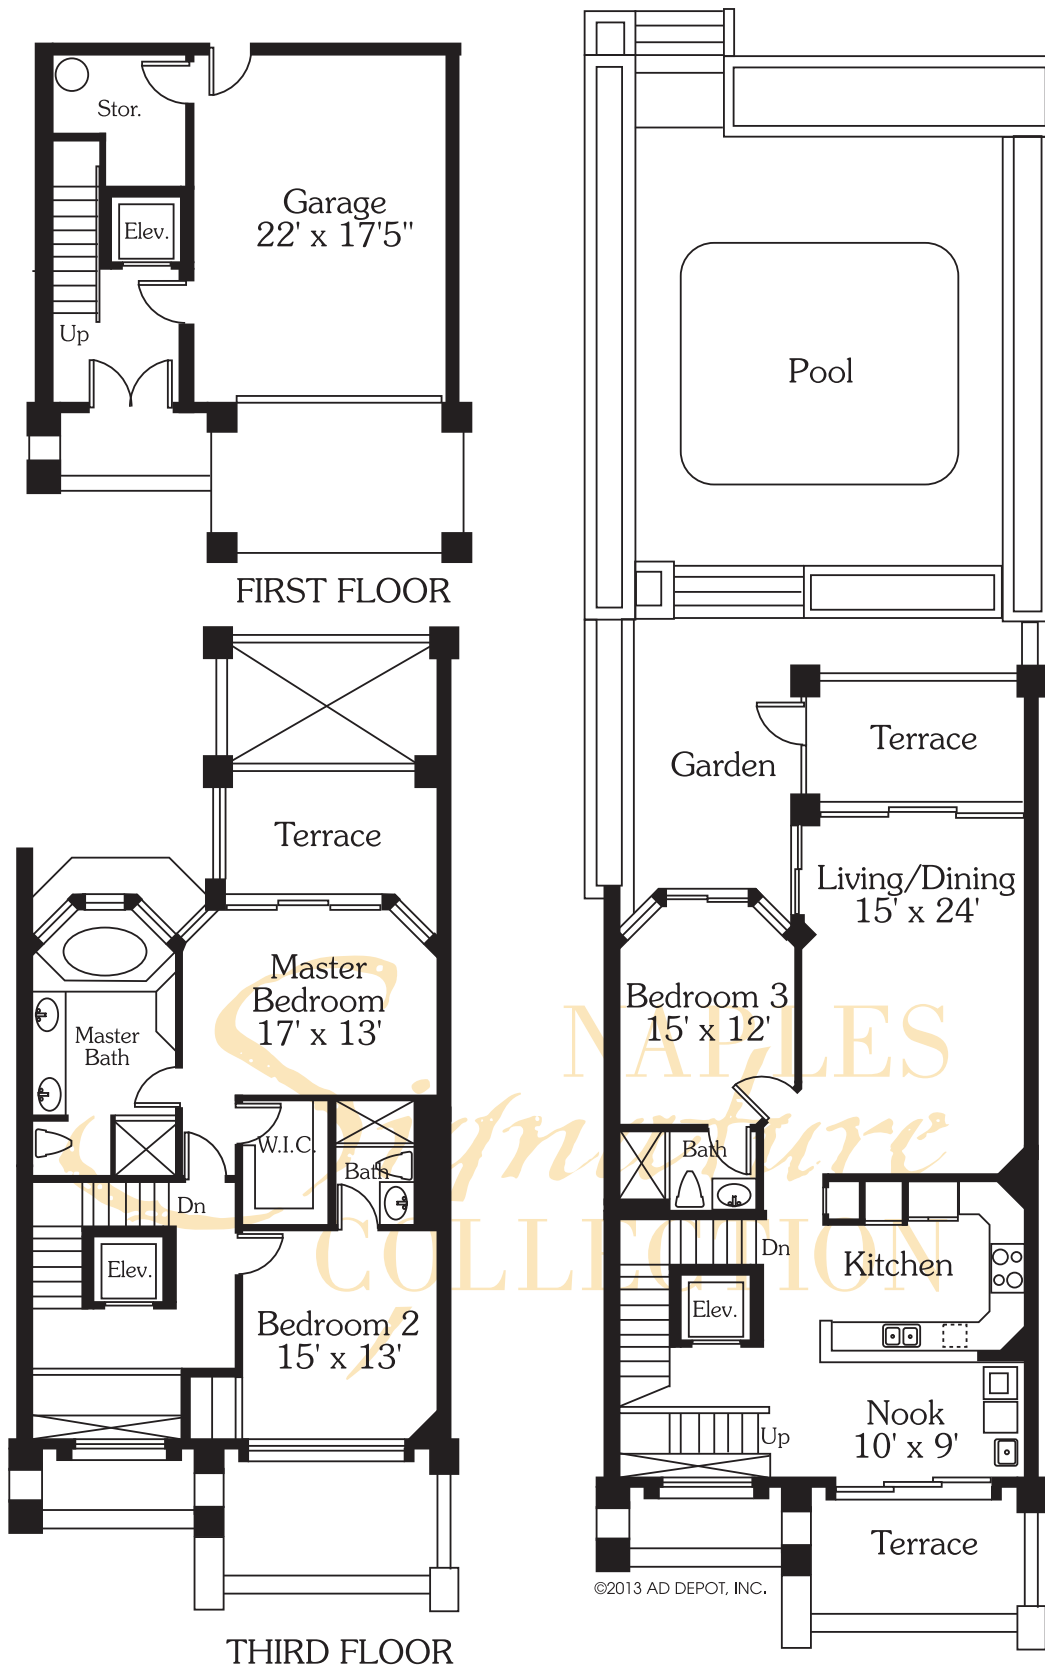

ST. RAPHAEL - TYPICAL VILLA

Living Area
Total Area

2,100 SF
Varies

All dimensions and square footages are approximate.
Information is deemed reliable but not guaranteed.