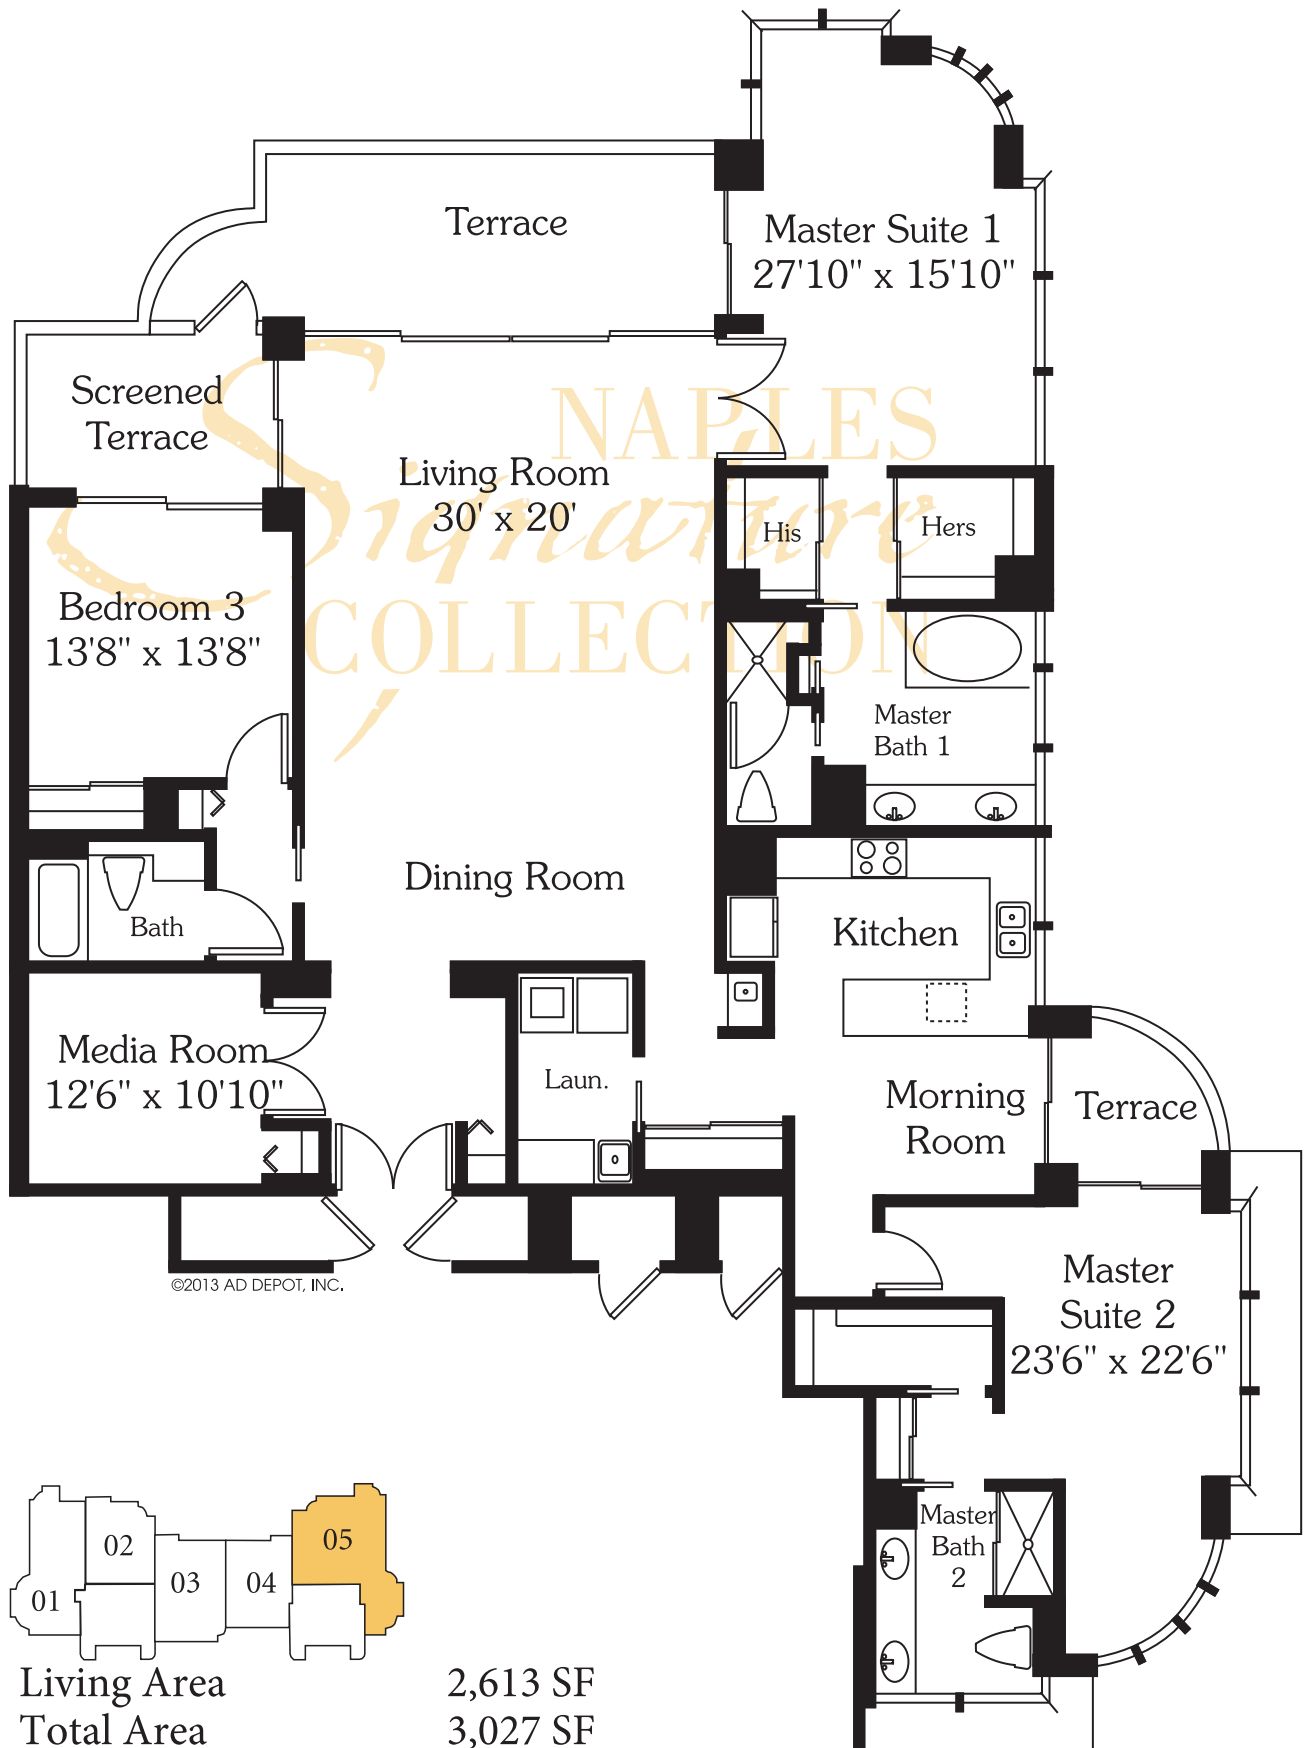

ST. PIERRE - RESIDENCE 01

Living Area
Total Area

2,201 SF
2,425 SF

All dimensions and square footages are approximate.
Information is deemed reliable but not guaranteed.

ST. PIERRE - RESIDENCE 02

Living Area 1,482 SF
Total Area 1,773 SF

All dimensions and square footages are approximate. Information is deemed reliable but not guaranteed.

ST. PIERRE - RESIDENCE 03

©2013 AD DEPOT, INC.

Living Area
Total Area

1,856 SF
2,128 SF

All dimensions and square footages are approximate.
Information is deemed reliable but not guaranteed.

ST. PIERRE - RESIDENCE 04

Living Area 1,549 SF
 Total Area 1,8198 SF

All dimensions and square footages are approximate. Information is deemed reliable but not guaranteed.

ST. PIERRE - RESIDENCE 05

Living Area
Total Area

2,613 SF
3,027 SF

All dimensions and square footages are approximate.
Information is deemed reliable but not guaranteed.