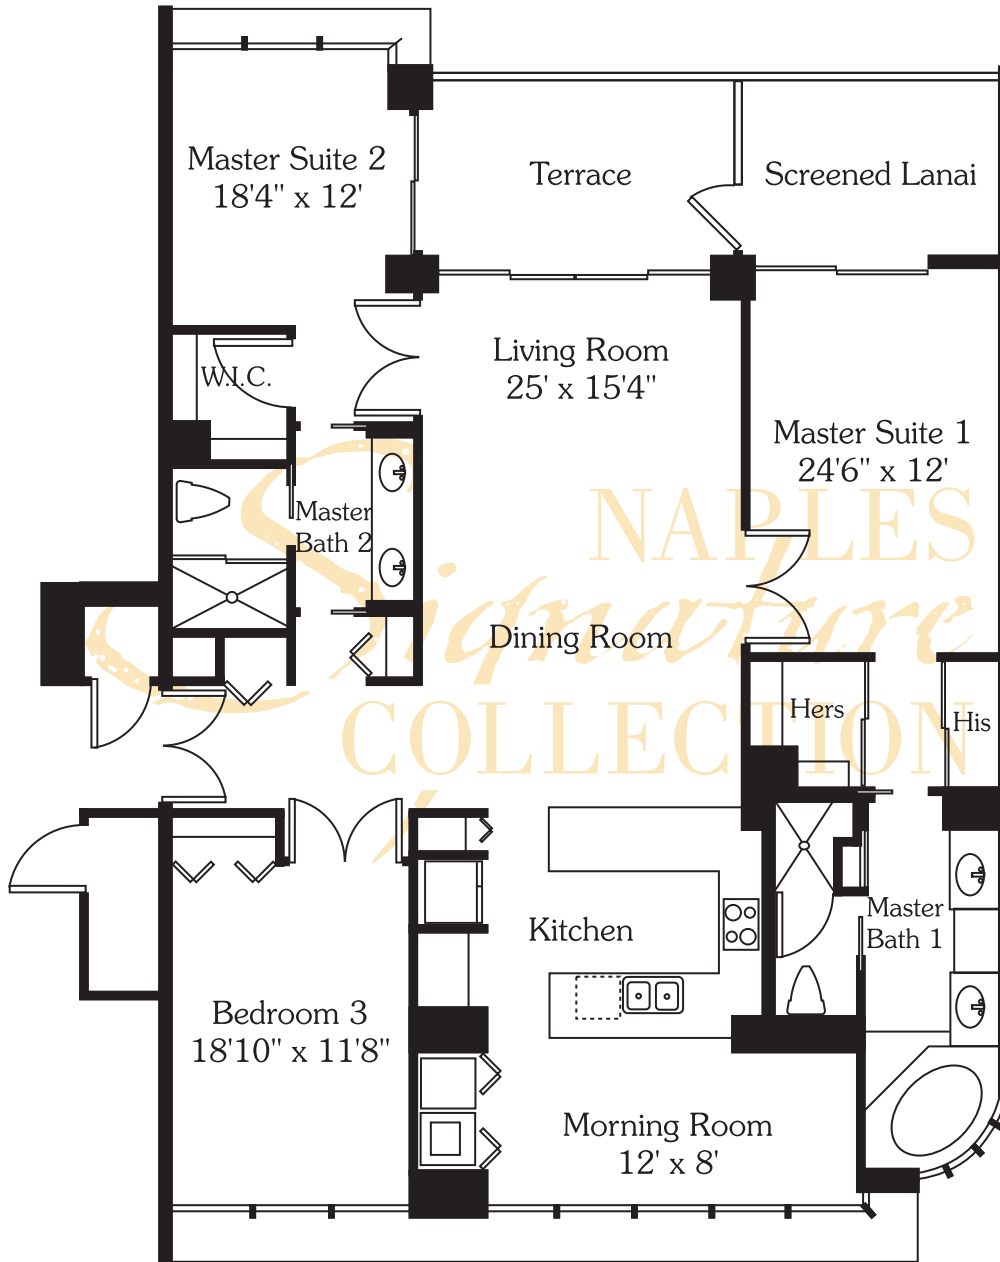

ST. PIERRE - RESIDENCE 01

Living Area
Total Area

2,201 SF
2,425 SF

All dimensions and square footages are approximate.
Information is deemed reliable but not guaranteed.

ST. PIERRE - RESIDENCE 02

Living Area 1,482 SF
Total Area 1,773 SF

All dimensions and square footages are approximate. Information is deemed reliable but not guaranteed.

ST. PIERRE - RESIDENCE 03

©2013 AD DEPOT, INC.

Living Area
Total Area

1,856 SF
2,128 SF

All dimensions and square footages are approximate.
Information is deemed reliable but not guaranteed.

ST. PIERRE - RESIDENCE 04

Living Area 1,549 SF
 Total Area 1,8198 SF

All dimensions and square footages are approximate. Information is deemed reliable but not guaranteed.

ST. PIERRE - RESIDENCE 05

Living Area
Total Area

2,613 SF
3,027 SF

All dimensions and square footages are approximate.
Information is deemed reliable but not guaranteed.