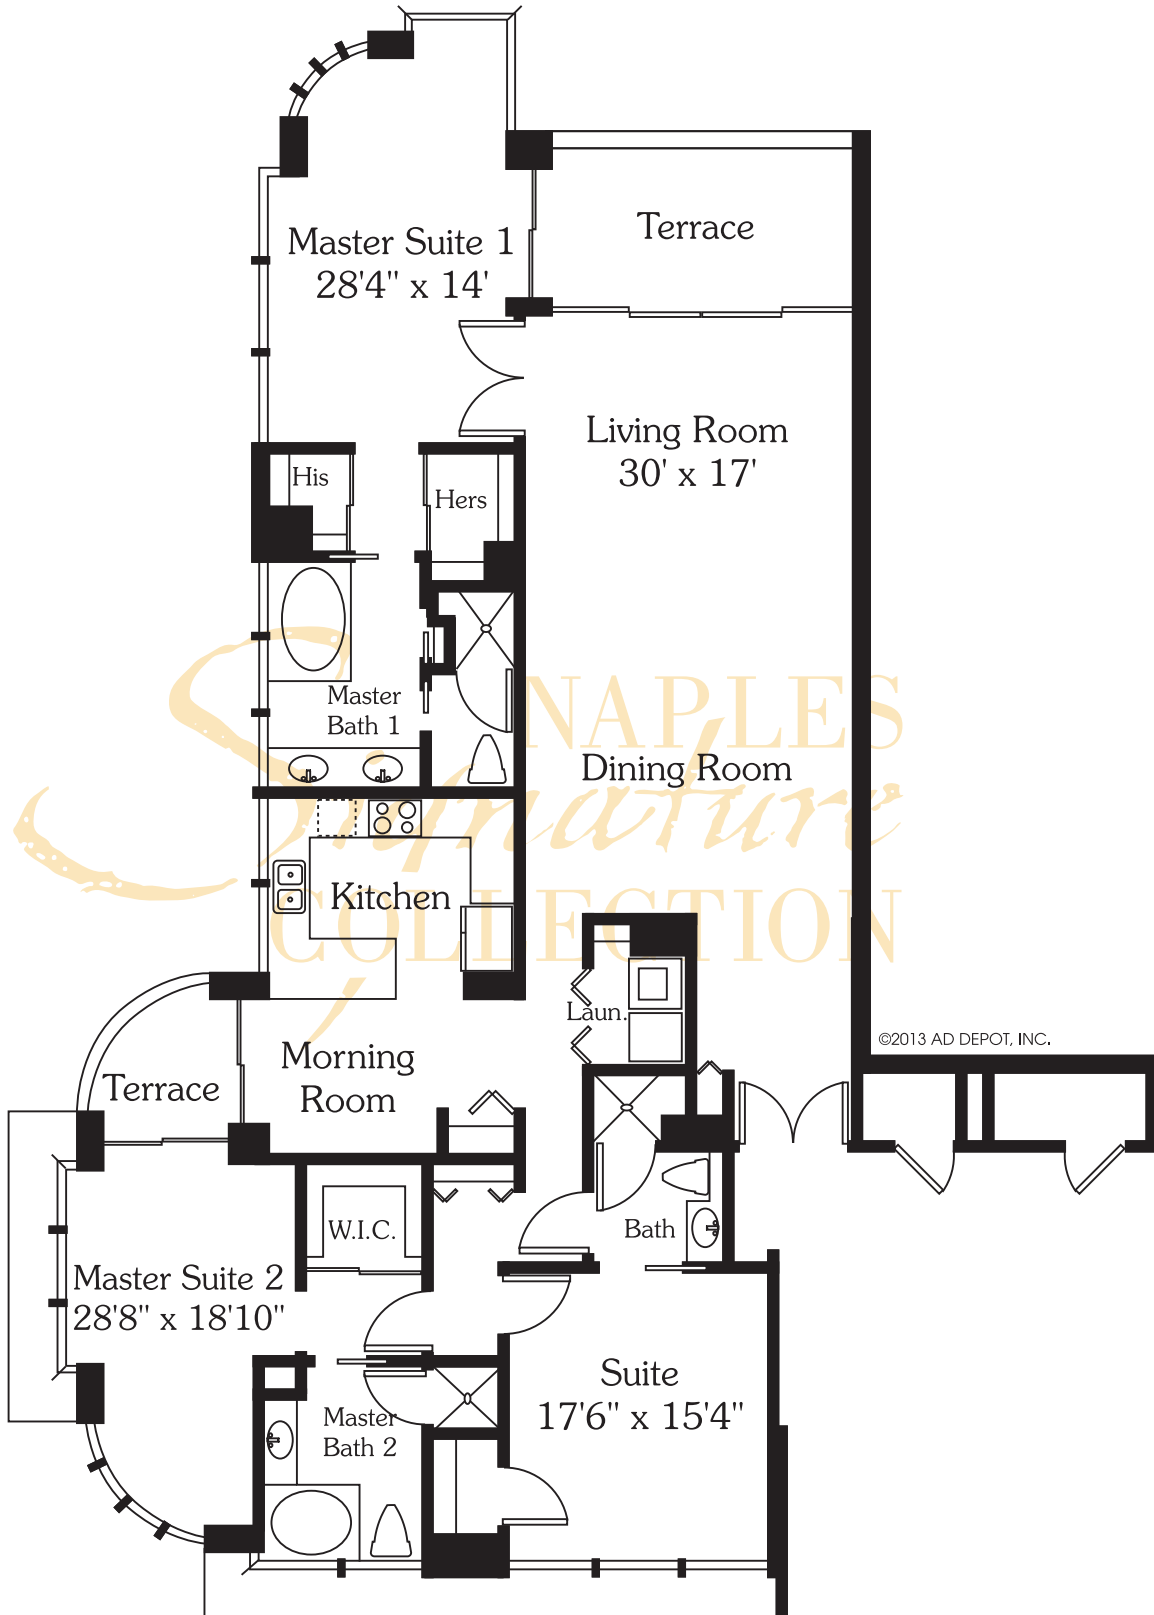

ST. PIERRE - RESIDENCE 01

Living Area
Total Area

2,201 SF
2,425 SF

All dimensions and square footages are approximate.
Information is deemed reliable but not guaranteed.

ST. PIERRE - RESIDENCE 02

Living Area 1,482 SF
Total Area 1,773 SF

All dimensions and square footages are approximate. Information is deemed reliable but not guaranteed.

ST. PIERRE - RESIDENCE 03

©2013 AD DEPOT, INC.

Living Area
Total Area

1,856 SF
2,128 SF

All dimensions and square footages are approximate.
Information is deemed reliable but not guaranteed.

ST. PIERRE - RESIDENCE 04

Living Area 1,549 SF
 Total Area 1,8198 SF

All dimensions and square footages are approximate. Information is deemed reliable but not guaranteed.

ST. PIERRE - RESIDENCE 05

Living Area
Total Area

2,613 SF
3,027 SF

All dimensions and square footages are approximate.
Information is deemed reliable but not guaranteed.