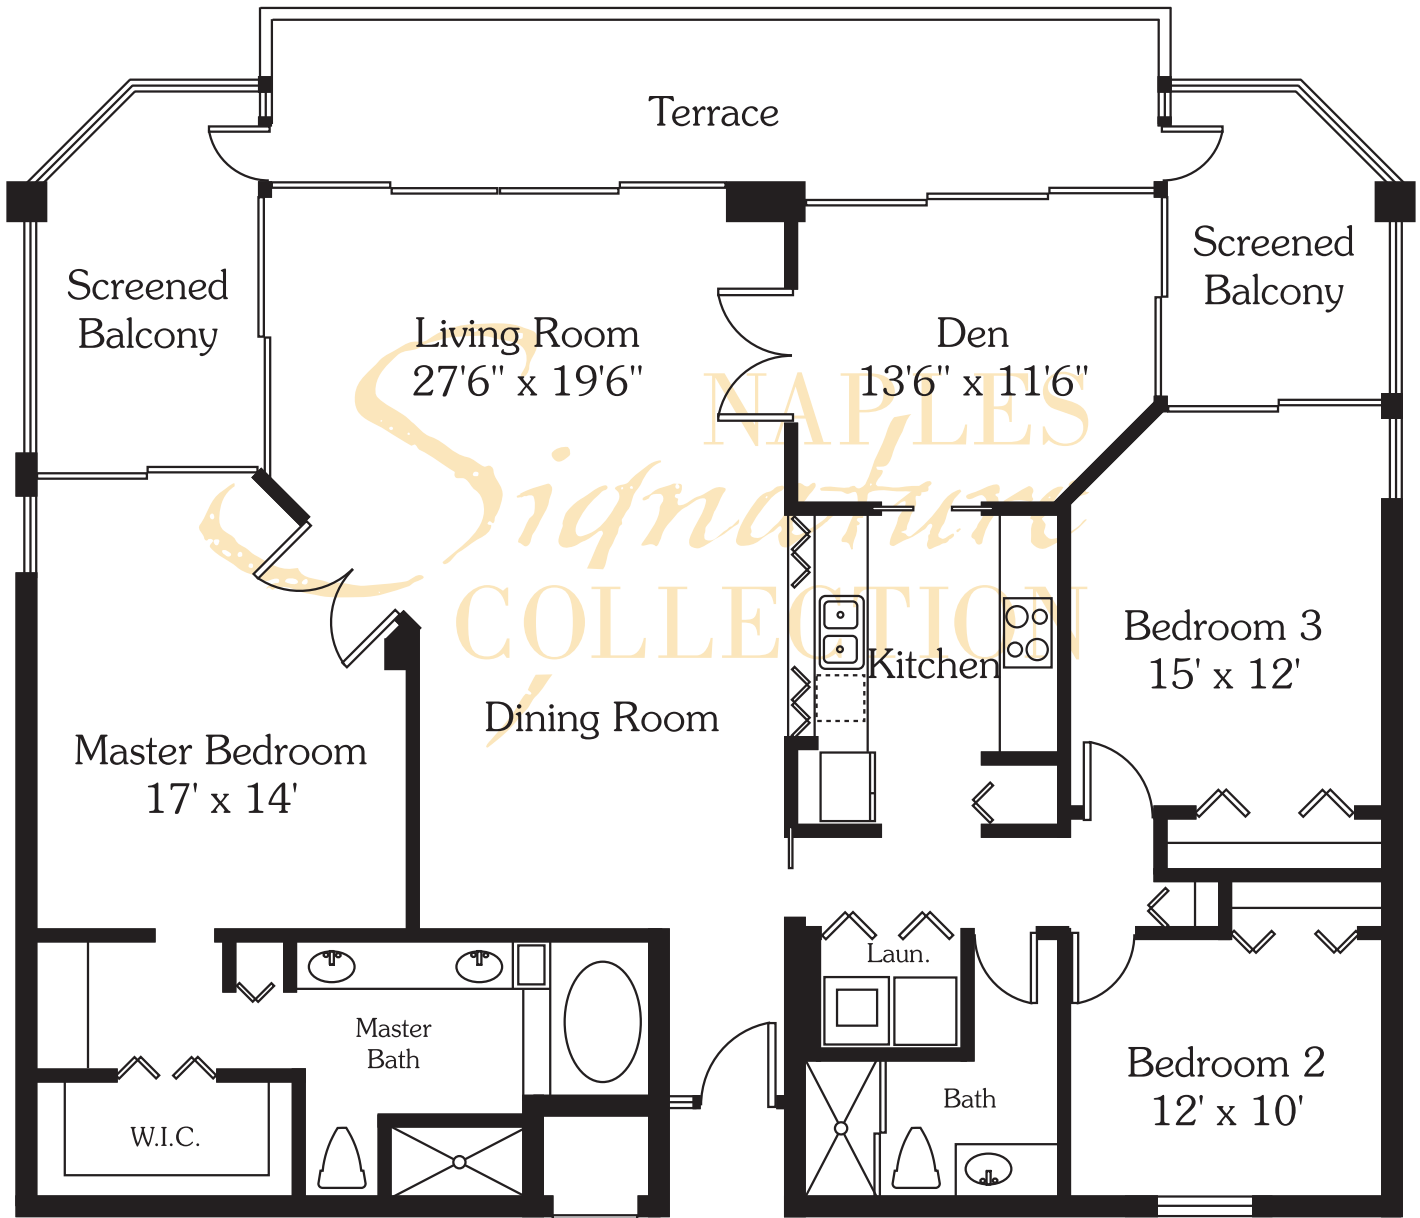

# ST. NICOLE - RESIDENCE 01

©2013 AD DEPOT, INC.

Living Area  
Total Area

1,818 SF  
2,529 SF

All dimensions and square footages are approximate.  
Information is deemed reliable but not guaranteed.

# ST. NICOLE - RESIDENCE 02

©2013 AD DEPOT, INC.

Living Area  
Total Area

1,263 SF  
1,704 SF

All dimensions and square footages are approximate.  
Information is deemed reliable but not guaranteed.

# ST. NICOLE - RESIDENCE 03

©2013 AD DEPOT, INC.

Living Area  
Total Area

1,263 SF  
1,704 SF

All dimensions and square footages are approximate.  
Information is deemed reliable but not guaranteed.

# ST. NICOLE - RESIDENCE 04

©2013 AD DEPOT, INC.

Living Area  
Total Area

1,514 SF  
2,050 SF

All dimensions and square footages are approximate.  
Information is deemed reliable but not guaranteed.