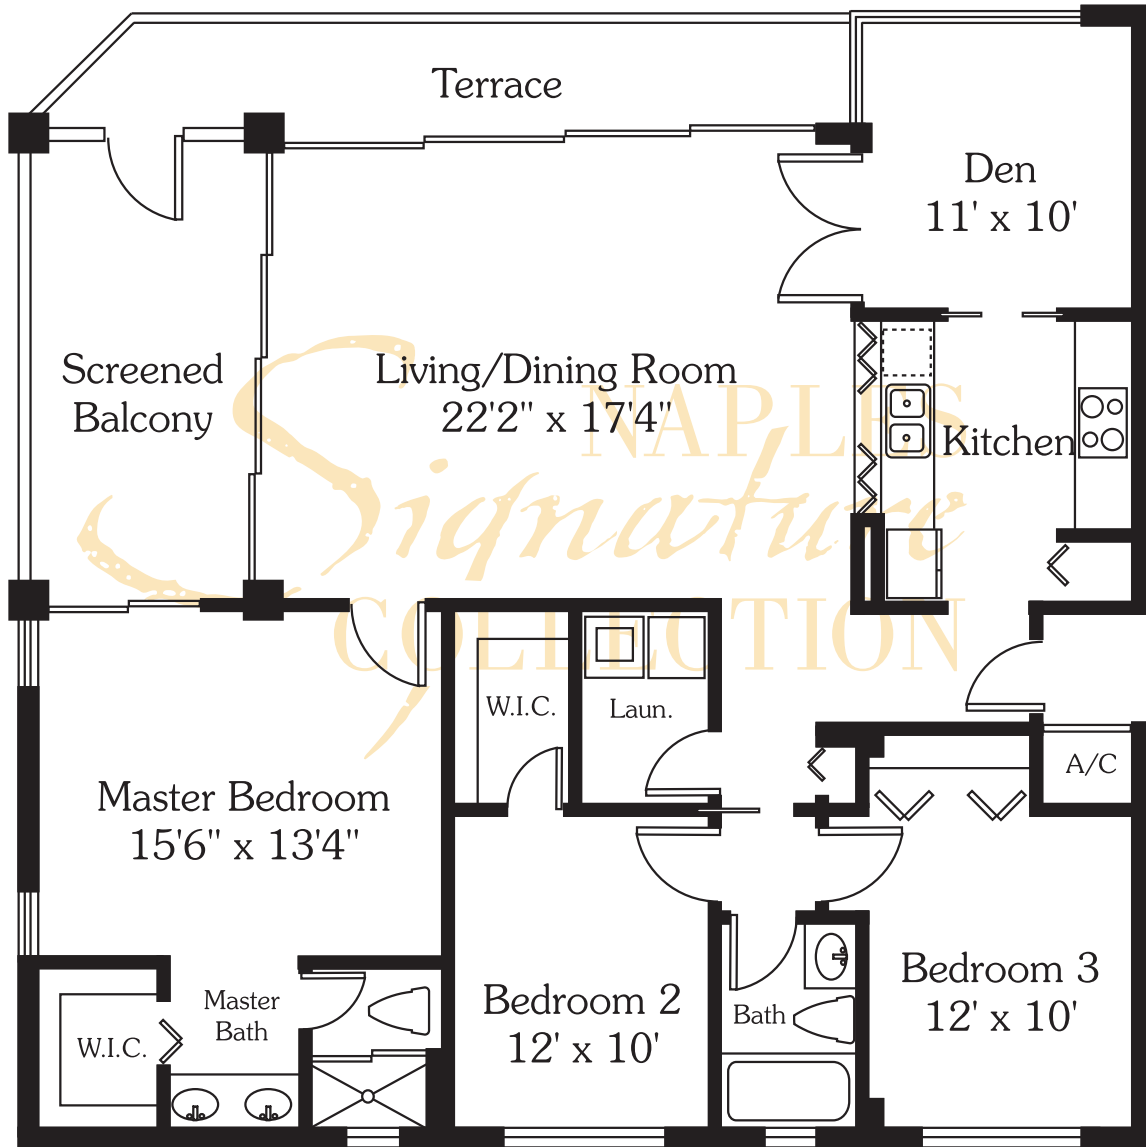

# ST. NICOLE - RESIDENCE 02

©2013 AD DEPOT, INC.

Living Area  
Total Area

1,263 SF  
1,704 SF

All dimensions and square footages are approximate.  
Information is deemed reliable but not guaranteed.

# ST. NICOLE - RESIDENCE 03

©2013 AD DEPOT, INC.

Living Area  
Total Area

1,263 SF  
1,704 SF

All dimensions and square footages are approximate.  
Information is deemed reliable but not guaranteed.

# ST. NICOLE - RESIDENCE 04

©2013 AD DEPOT, INC.

Living Area  
Total Area

1,514 SF  
2,050 SF

All dimensions and square footages are approximate.  
Information is deemed reliable but not guaranteed.

# ST. NICOLE - RESIDENCE 05

©2013 AD DEPOT, INC.

Living Area

1,514 SF

Total Area

2,050 SF

All dimensions and square footages are approximate.  
Information is deemed reliable but not guaranteed.