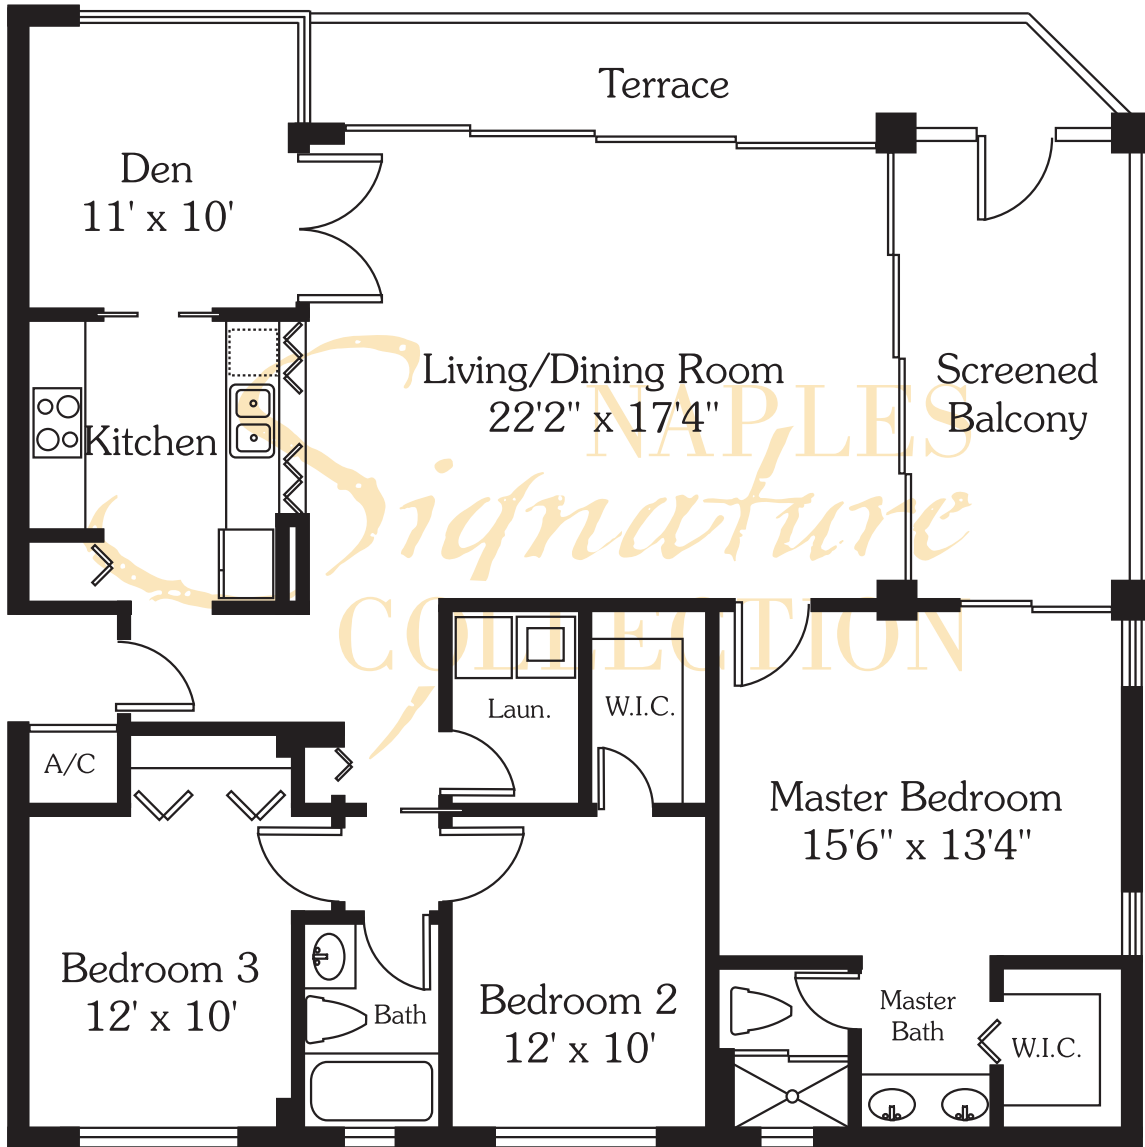

# ST. NICOLE - RESIDENCE 02

©2013 AD DEPOT, INC.

Living Area  
Total Area

1,263 SF  
1,704 SF

All dimensions and square footages are approximate.  
Information is deemed reliable but not guaranteed.

# ST. NICOLE - RESIDENCE 03

©2013 AD DEPOT, INC.

Living Area  
Total Area

1,263 SF  
1,704 SF

All dimensions and square footages are approximate.  
Information is deemed reliable but not guaranteed.

# ST. NICOLE - RESIDENCE 04

©2013 AD DEPOT, INC.

Living Area  
Total Area

1,514 SF  
2,050 SF

All dimensions and square footages are approximate.  
Information is deemed reliable but not guaranteed.

# ST. NICOLE - RESIDENCE 05

©2013 AD DEPOT, INC.

Living Area

1,514 SF

Total Area

2,050 SF

All dimensions and square footages are approximate.  
Information is deemed reliable but not guaranteed.