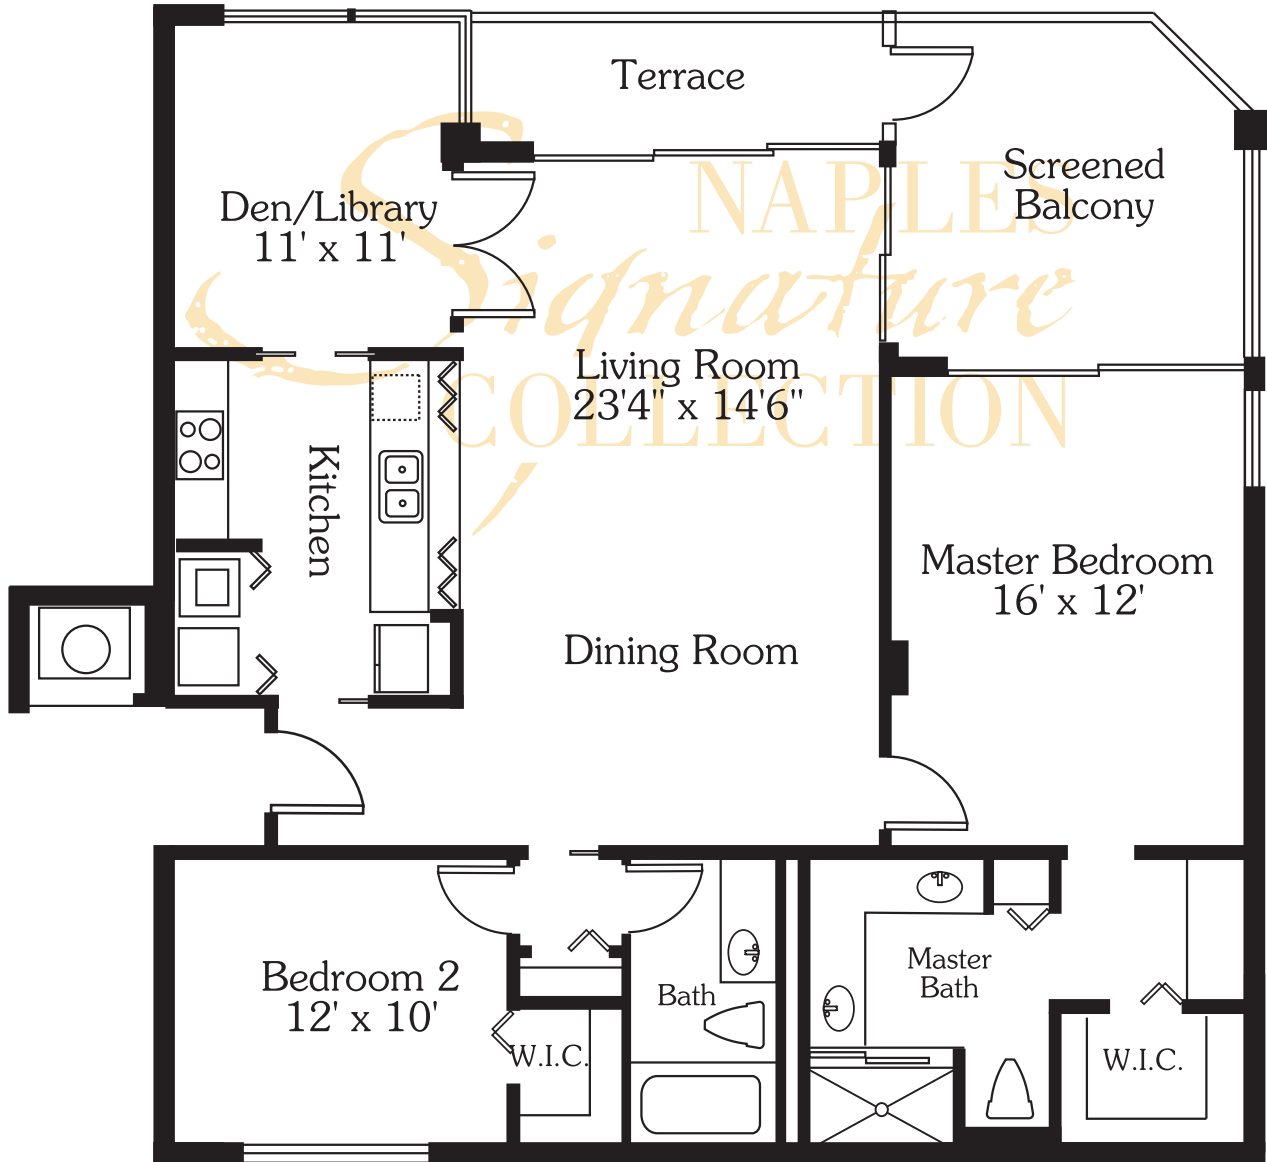

# ST. NICOLE - RESIDENCE 02

©2013 AD DEPOT, INC.

Living Area  
Total Area

1,263 SF  
1,704 SF

All dimensions and square footages are approximate.  
Information is deemed reliable but not guaranteed.

# ST. NICOLE - RESIDENCE 03

©2013 AD DEPOT, INC.

Living Area  
Total Area

1,263 SF  
1,704 SF

All dimensions and square footages are approximate.  
Information is deemed reliable but not guaranteed.

# ST. NICOLE - RESIDENCE 04

©2013 AD DEPOT, INC.

Living Area  
Total Area

1,514 SF  
2,050 SF

All dimensions and square footages are approximate.  
Information is deemed reliable but not guaranteed.

# ST. NICOLE - RESIDENCE 05

©2013 AD DEPOT, INC.

Living Area

1,514 SF

Total Area

2,050 SF

All dimensions and square footages are approximate.  
Information is deemed reliable but not guaranteed.