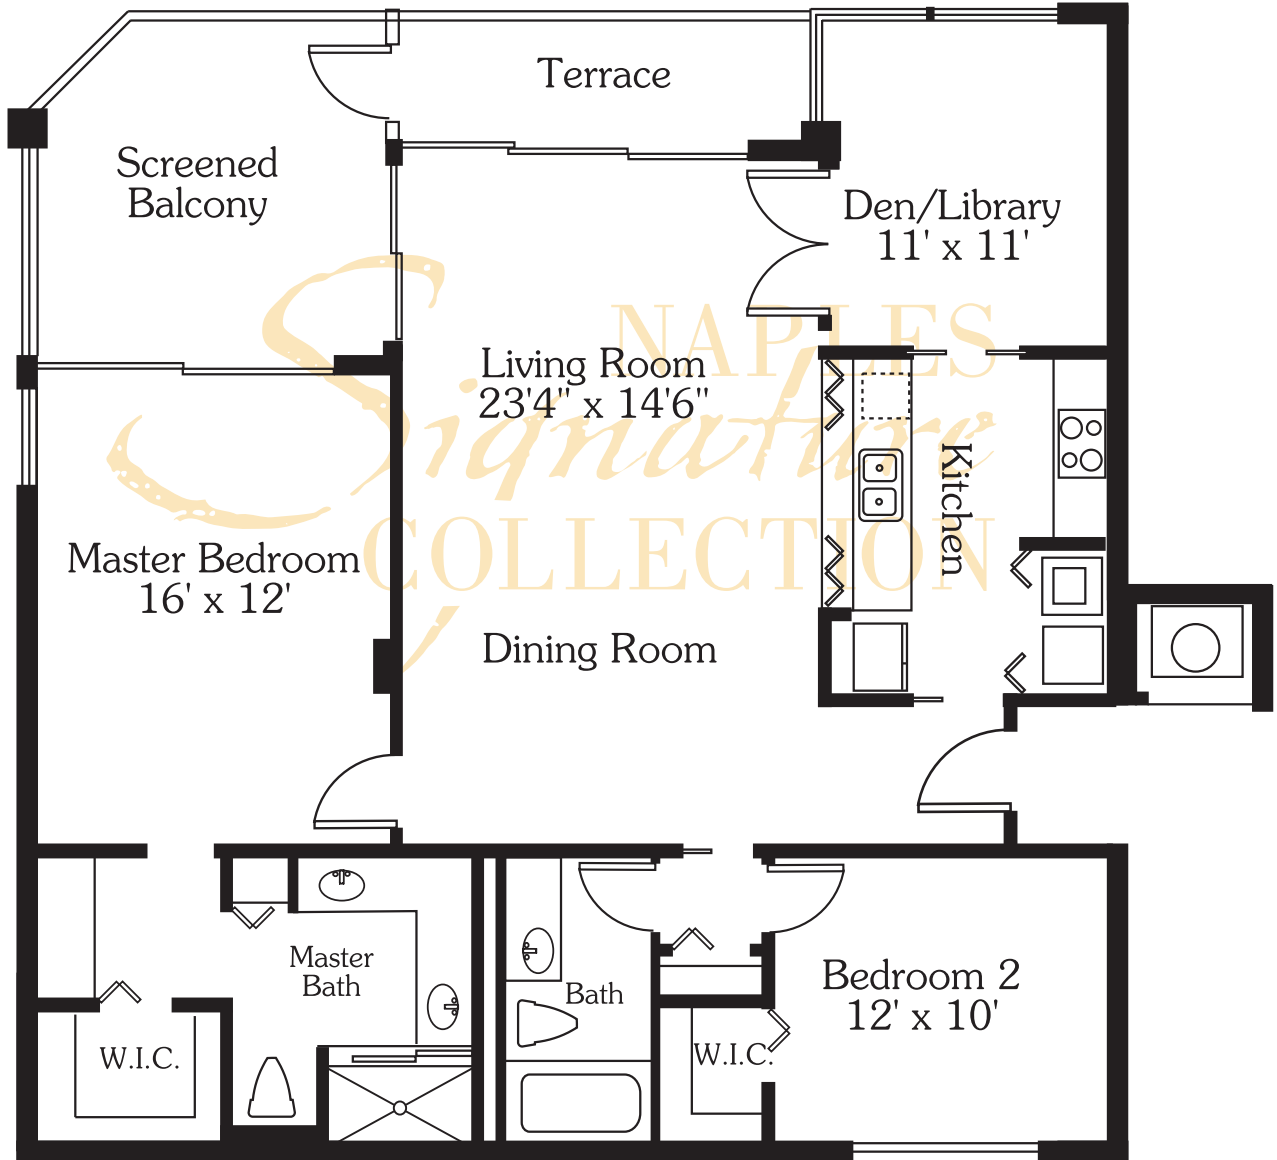

# ST. NICOLE - RESIDENCE 01

©2013 AD DEPOT, INC.

Living Area  
Total Area

1,818 SF  
2,529 SF

All dimensions and square footages are approximate.  
Information is deemed reliable but not guaranteed.

# ST. NICOLE - RESIDENCE 02

©2013 AD DEPOT, INC.

Living Area  
Total Area

1,263 SF  
1,704 SF

All dimensions and square footages are approximate.  
Information is deemed reliable but not guaranteed.

# ST. NICOLE - RESIDENCE 03

©2013 AD DEPOT, INC.

Living Area  
Total Area

1,263 SF  
1,704 SF

All dimensions and square footages are approximate.  
Information is deemed reliable but not guaranteed.

# ST. NICOLE - RESIDENCE 04

©2013 AD DEPOT, INC.

Living Area  
Total Area

1,514 SF  
2,050 SF

All dimensions and square footages are approximate.  
Information is deemed reliable but not guaranteed.