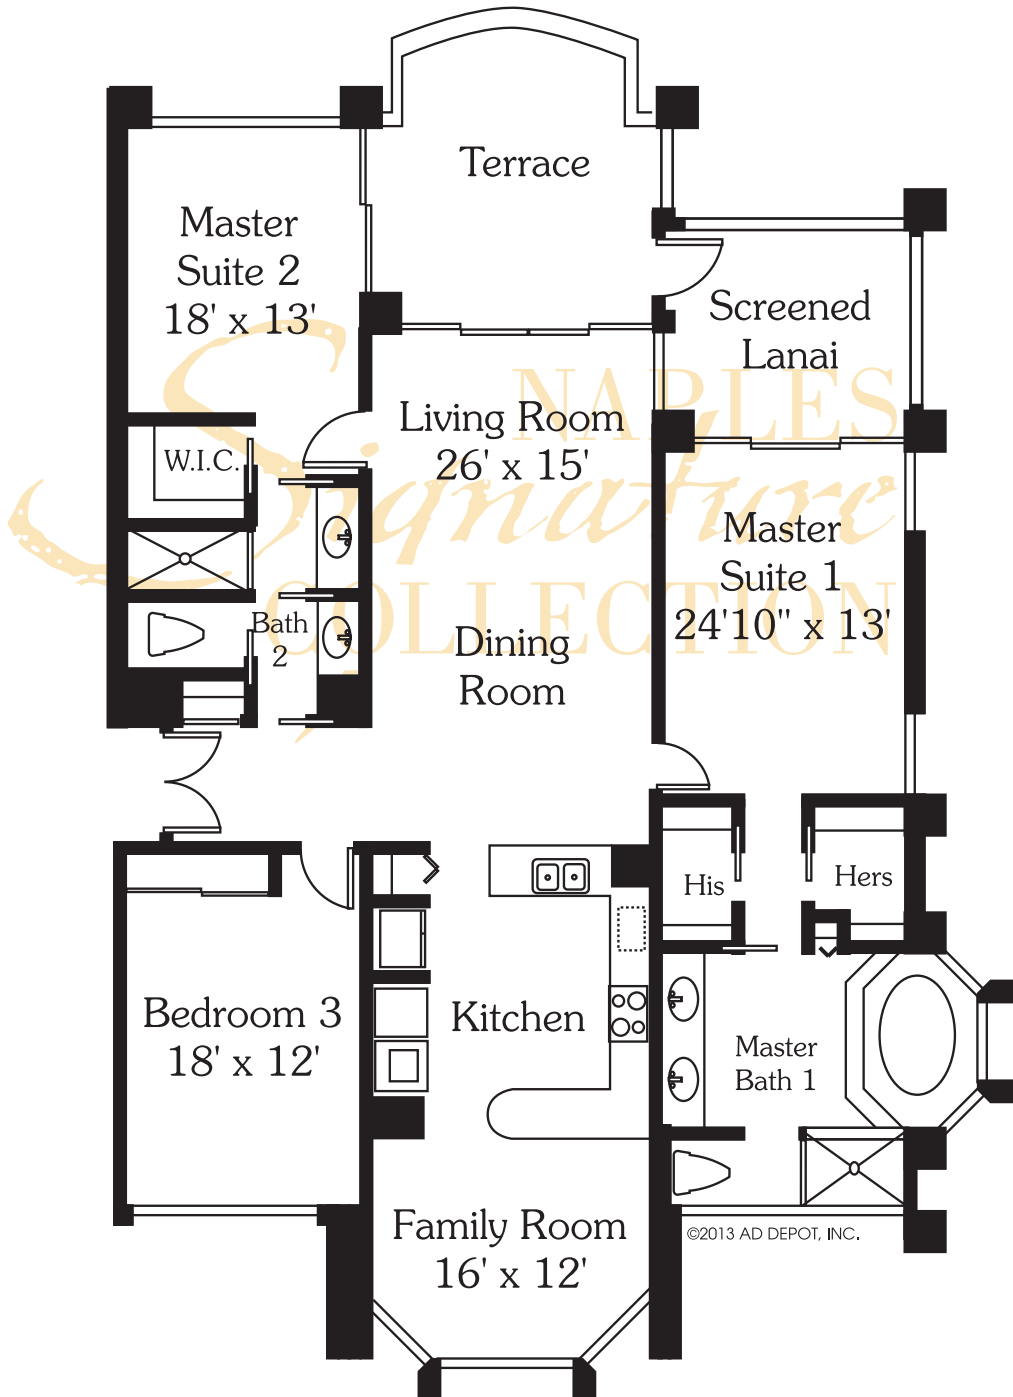

# ST. LAURENT - RESIDENCE 02

©2013 AD DEPOT, INC.

Living Area	1,640 SF
Total Area	2,001 SF

All dimensions and square footages are approximate. Information is deemed reliable but not guaranteed.

# ST. LAURENT - RESIDENCE 03

©2013 AD DEPOT, INC.

Living Area  
Total Area

1,470 SF  
1,751 SF

All dimensions and square footages are approximate.  
Information is deemed reliable but not guaranteed.

# ST. LAURENT - RESIDENCE 04

Living Area  
Total Area

1,900 SF  
2,239 SF

All dimensions and square footages are approximate.  
Information is deemed reliable but not guaranteed.

# ST. LAURENT - RESIDENCE 05

©2013 AD DEPOT, INC.

Living Area

1,900 SF

Total Area

2,239 SF

All dimensions and square footages are approximate. Information is deemed reliable but not guaranteed.