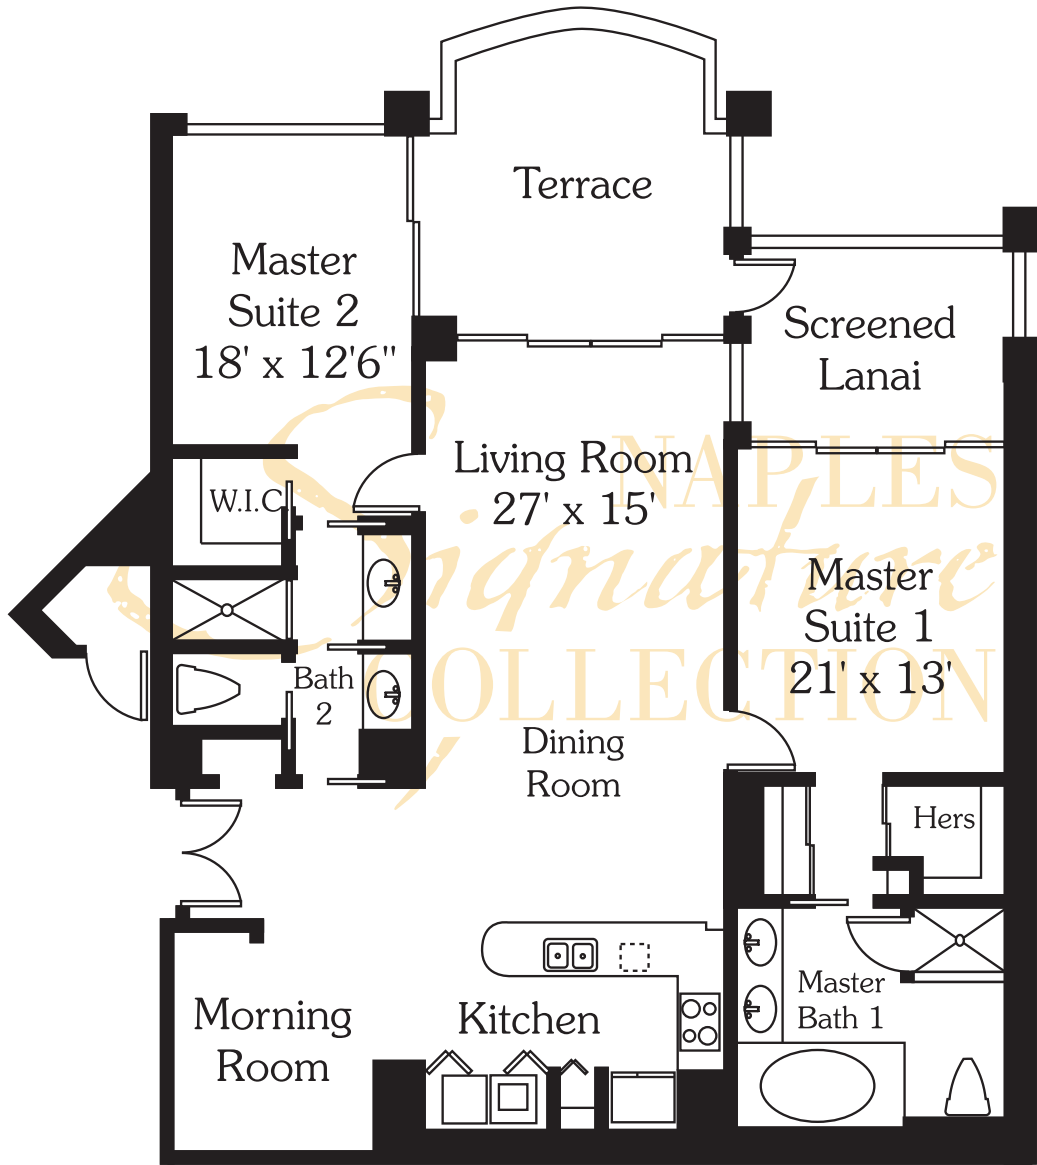

# ST. LAURENT - RESIDENCE 01

©2013 AD DEPOT, INC.

Living Area  
Total Area

2,515 SF  
3,120 SF

All dimensions and square footages are approximate.  
Information is deemed reliable but not guaranteed.

# ST. LAURENT - RESIDENCE 02

©2013 AD DEPOT, INC.

Living Area	1,640 SF
Total Area	2,001 SF

All dimensions and square footages are approximate. Information is deemed reliable but not guaranteed.

# ST. LAURENT - RESIDENCE 03

©2013 AD DEPOT, INC.

Living Area  
Total Area

1,470 SF  
1,751 SF

All dimensions and square footages are approximate.  
Information is deemed reliable but not guaranteed.

# ST. LAURENT - RESIDENCE 05

©2013 AD DEPOT, INC.

Living Area

1,900 SF

Total Area

2,239 SF

All dimensions and square footages are approximate. Information is deemed reliable but not guaranteed.