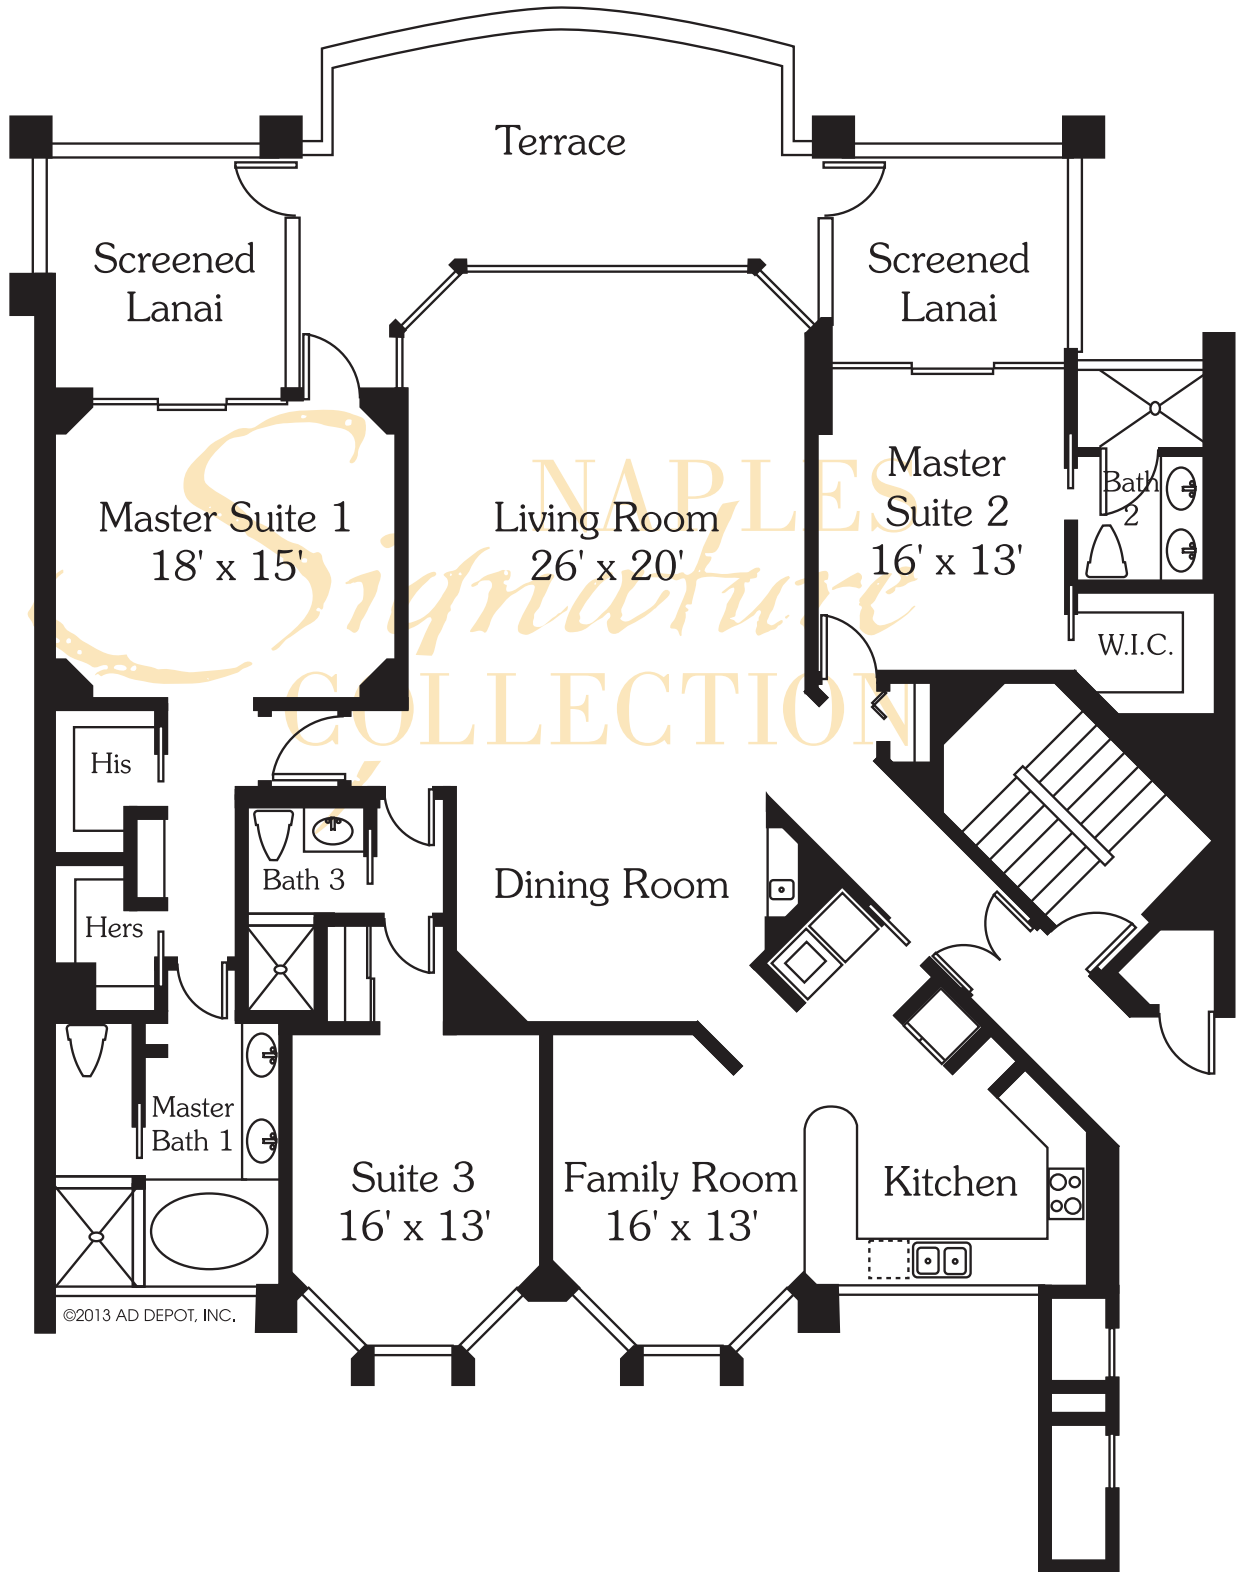

# ST. LAURENT - RESIDENCE 01

©2013 AD DEPOT, INC.

Living Area  
Total Area

2,515 SF  
3,120 SF

All dimensions and square footages are approximate.  
Information is deemed reliable but not guaranteed.

# ST. LAURENT - RESIDENCE 02

©2013 AD DEPOT, INC.

Living Area	1,640 SF
Total Area	2,001 SF

All dimensions and square footages are approximate. Information is deemed reliable but not guaranteed.

# ST. LAURENT - RESIDENCE 03

©2013 AD DEPOT, INC.

Living Area  
Total Area

1,470 SF  
1,751 SF

All dimensions and square footages are approximate.  
Information is deemed reliable but not guaranteed.

# ST. LAURENT - RESIDENCE 05

©2013 AD DEPOT, INC.

Living Area

1,900 SF

Total Area

2,239 SF

All dimensions and square footages are approximate. Information is deemed reliable but not guaranteed.