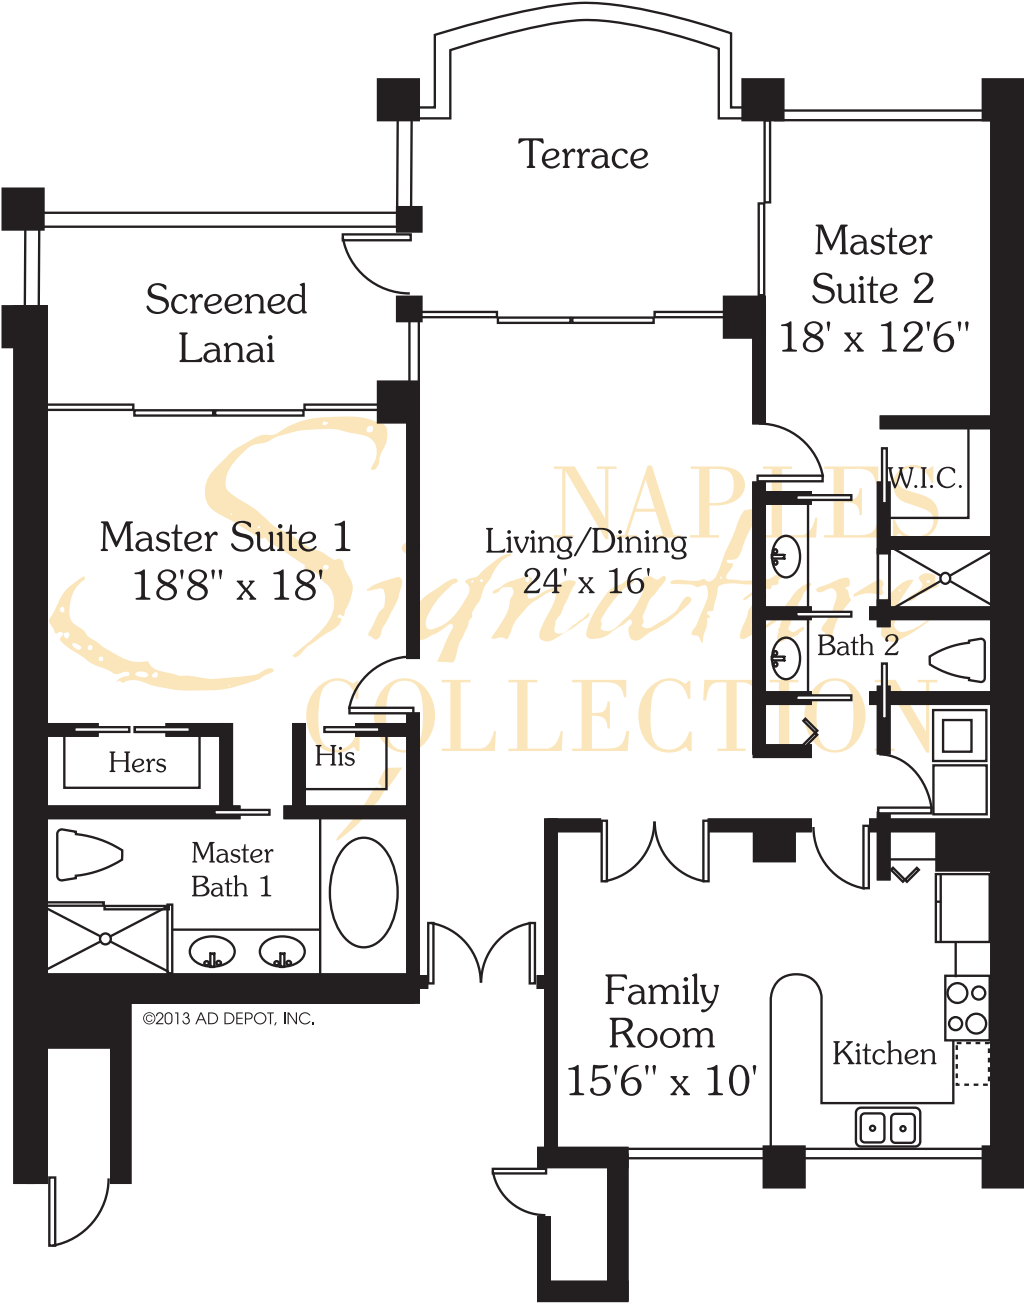

# ST. LAURENT - RESIDENCE 01

©2013 AD DEPOT, INC.

Living Area  
Total Area

2,515 SF  
3,120 SF

All dimensions and square footages are approximate.  
Information is deemed reliable but not guaranteed.

# ST. LAURENT - RESIDENCE 02

©2013 AD DEPOT, INC.

Living Area	1,640 SF
Total Area	2,001 SF

All dimensions and square footages are approximate. Information is deemed reliable but not guaranteed.

# ST. LAURENT - RESIDENCE 03

©2013 AD DEPOT, INC.

Living Area  
Total Area

1,470 SF  
1,751 SF

All dimensions and square footages are approximate.  
Information is deemed reliable but not guaranteed.

# ST. LAURENT - RESIDENCE 05

©2013 AD DEPOT, INC.

Living Area

1,900 SF

Total Area

2,239 SF

All dimensions and square footages are approximate. Information is deemed reliable but not guaranteed.