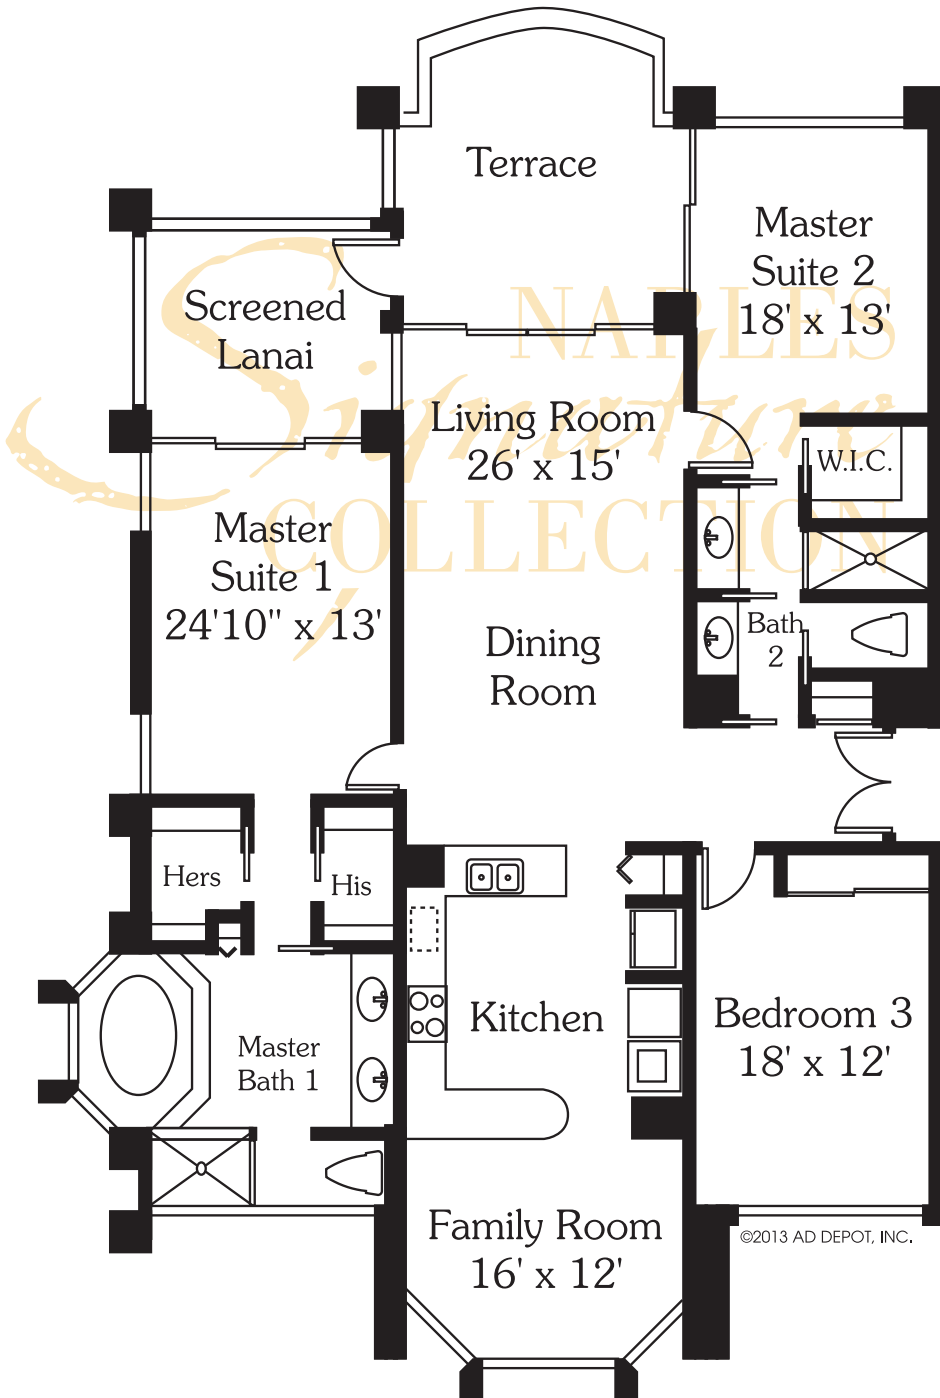

# ST. LAURENT - RESIDENCE 02

©2013 AD DEPOT, INC.

Living Area	1,640 SF
Total Area	2,001 SF

All dimensions and square footages are approximate. Information is deemed reliable but not guaranteed.

# ST. LAURENT - RESIDENCE 03

©2013 AD DEPOT, INC.

Living Area  
Total Area

1,470 SF  
1,751 SF

All dimensions and square footages are approximate.  
Information is deemed reliable but not guaranteed.

# ST. LAURENT - RESIDENCE 04

Living Area  
Total Area

1,900 SF  
2,239 SF

All dimensions and square footages are approximate.  
Information is deemed reliable but not guaranteed.

# ST. LAURENT - RESIDENCE 05

©2013 AD DEPOT, INC.

Living Area

1,900 SF

Total Area

2,239 SF

All dimensions and square footages are approximate. Information is deemed reliable but not guaranteed.