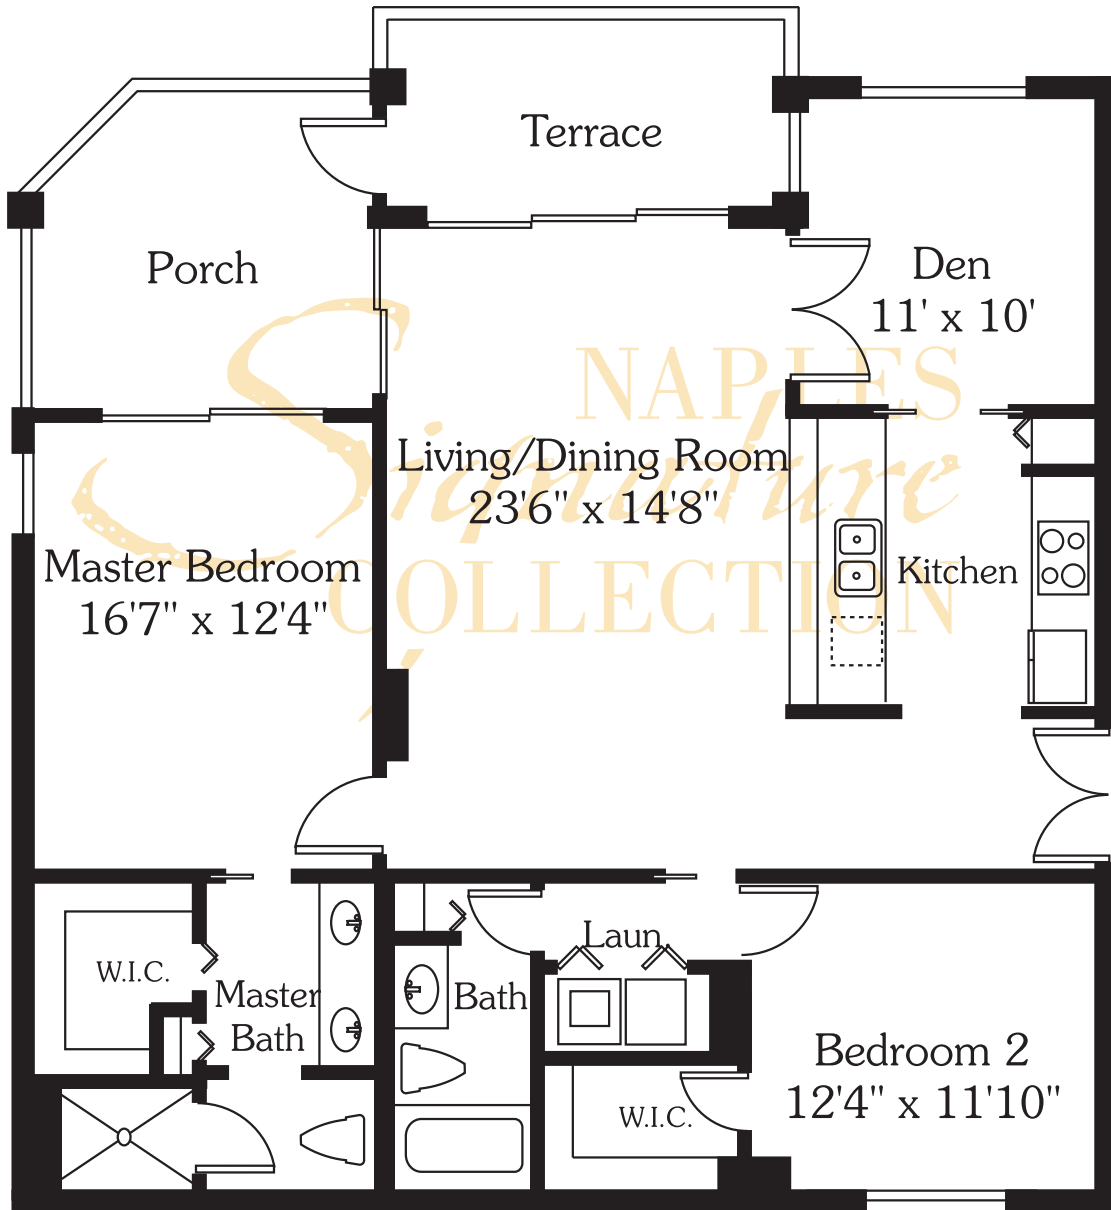

ST. KITTS - RESIDENCE 01

©2013 AD DEPOT, INC.

Living Area
Total Area

2,000 SF
2,465 SF

All dimensions and square footages are approximate. Information is deemed reliable but not guaranteed.

ST. KITTS - RESIDENCE 02

©2013 AD DEPOT, INC.

Living Area
Total Area

1,341 SF
1,573 SF

All dimensions and square footages are approximate.
Information is deemed reliable but not guaranteed.

ST. KITTS - RESIDENCE 03

©2013 AD DEPOT, INC.

Living Area	1,341 SF
Total Area	1,573 SF

All dimensions and square footages are approximate. Information is deemed reliable but not guaranteed.

ST. KITTS - RESIDENCE 04

©2013 AD DEPOT, INC.

Living Area 1,643 SF
 Total Area 1,889 SF