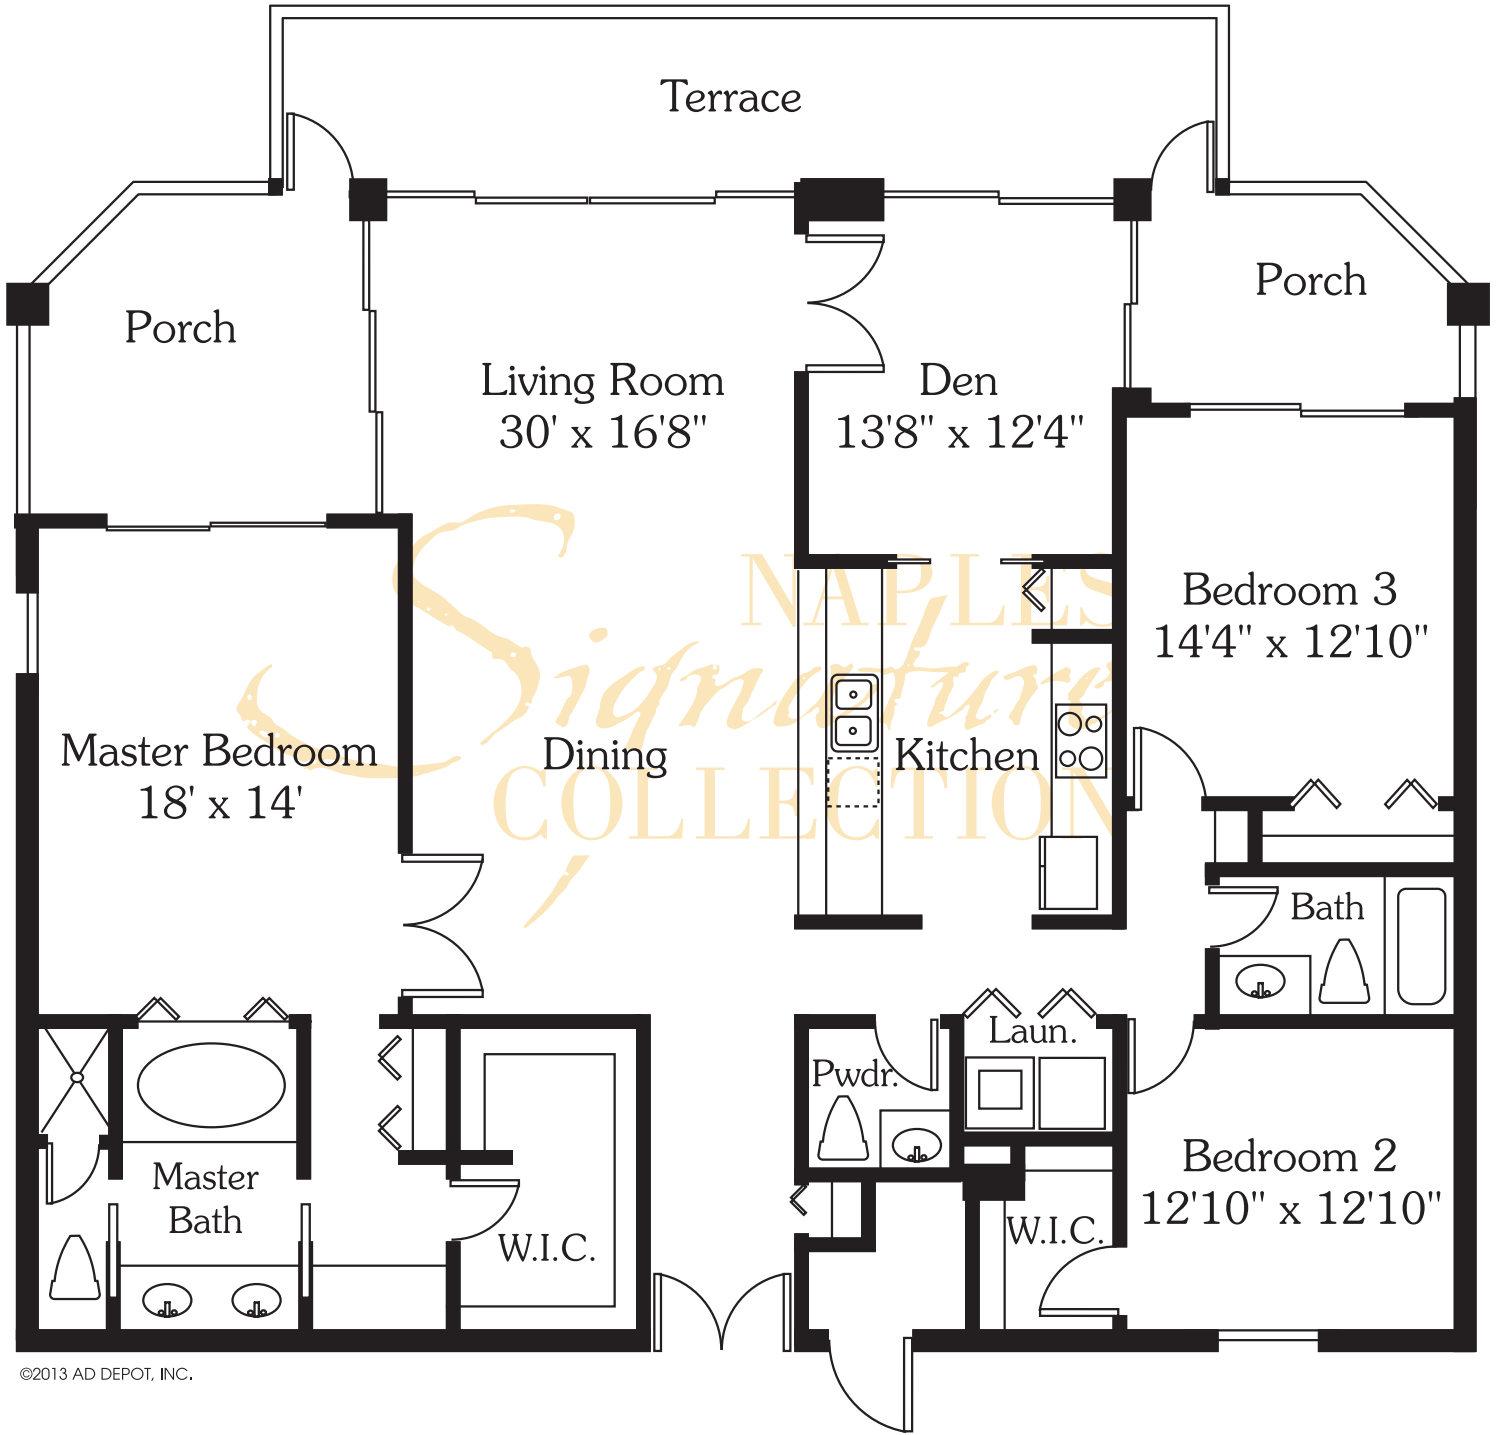

ST. KITTS - RESIDENCE 01

©2013 AD DEPOT, INC.

Living Area
Total Area

2,000 SF
2,465 SF

All dimensions and square footages are approximate. Information is deemed reliable but not guaranteed.

ST. KITTS - RESIDENCE 02

©2013 AD DEPOT, INC.

Living Area
Total Area

1,341 SF
1,573 SF

All dimensions and square footages are approximate.
Information is deemed reliable but not guaranteed.

ST. KITTS - RESIDENCE 03

©2013 AD DEPOT, INC.

Living Area	1,341 SF
Total Area	1,573 SF

All dimensions and square footages are approximate. Information is deemed reliable but not guaranteed.

ST. KITTS - RESIDENCE 04

©2013 AD DEPOT, INC.

Living Area 1,643 SF
 Total Area 1,889 SF

All dimensions and square footages are approximate. Information is deemed reliable but not guaranteed.

ST. KITTS - RESIDENCE 05

©2013 AD DEPOT, INC.

Living Area
Total Area

1,643 SF
1,889 SF

All dimensions and square footages are approximate.
Information is deemed reliable but not guaranteed.