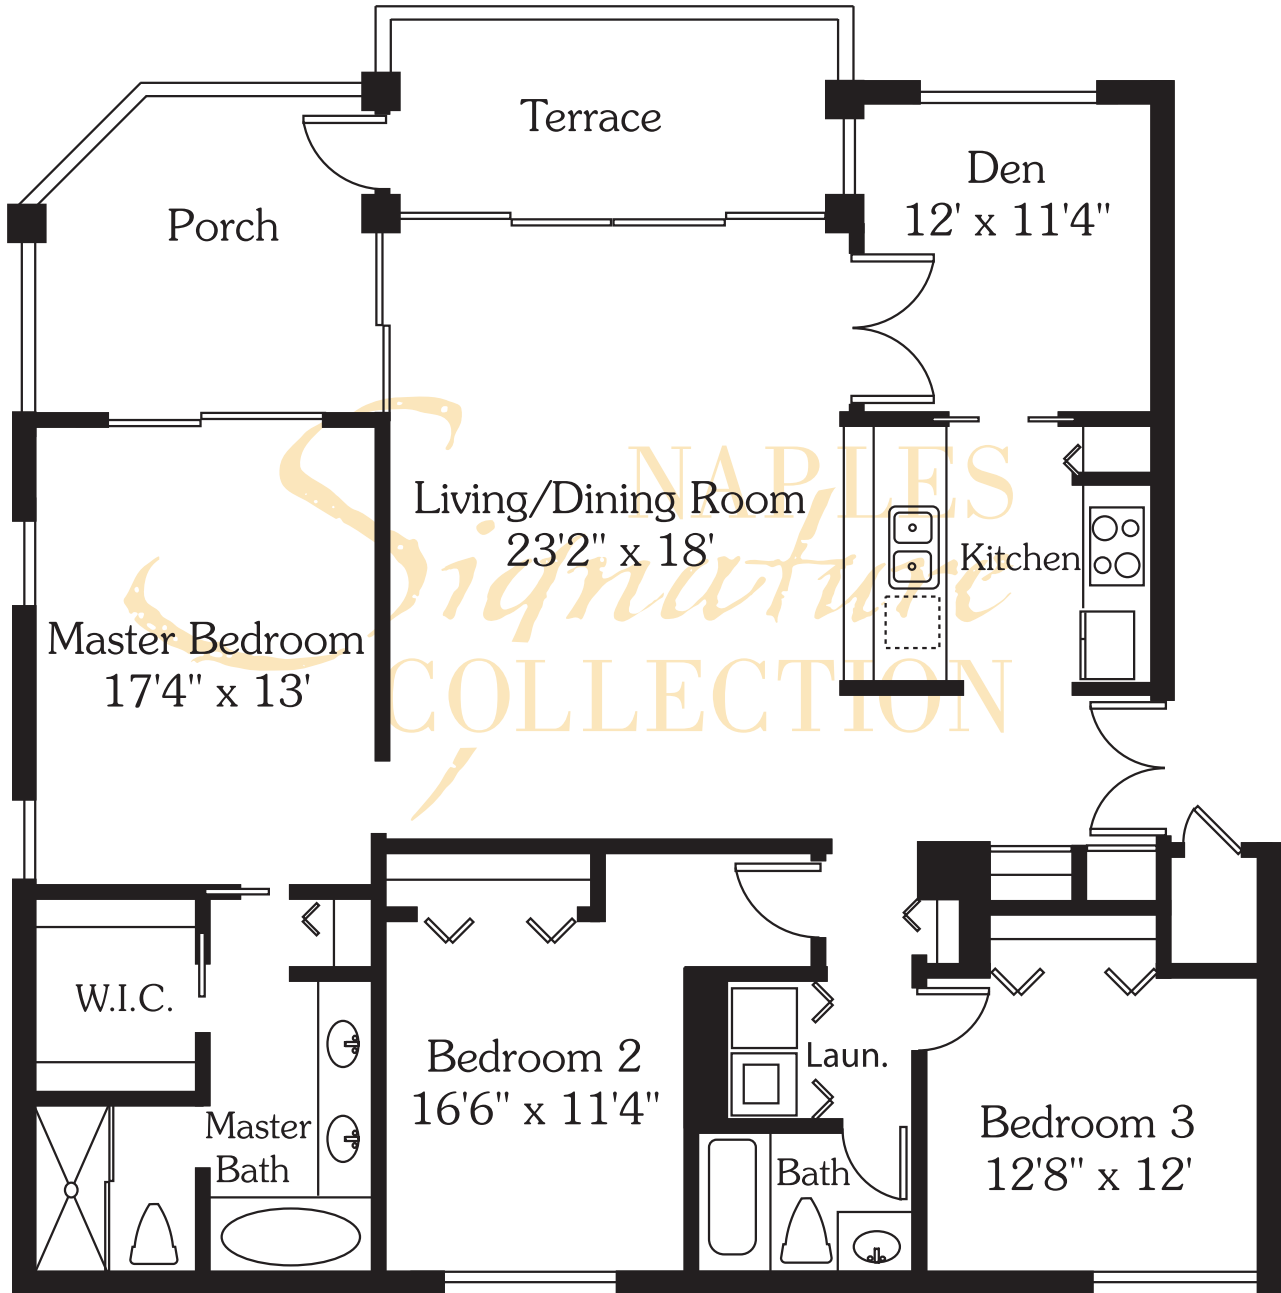

ST. KITTS - RESIDENCE 01

©2013 AD DEPOT, INC.

Living Area
Total Area

2,000 SF
2,465 SF

All dimensions and square footages are approximate. Information is deemed reliable but not guaranteed.

ST. KITTS - RESIDENCE 02

©2013 AD DEPOT, INC.

Living Area
Total Area

1,341 SF
1,573 SF

All dimensions and square footages are approximate.
Information is deemed reliable but not guaranteed.

ST. KITTS - RESIDENCE 03

©2013 AD DEPOT, INC.

Living Area	1,341 SF
Total Area	1,573 SF

All dimensions and square footages are approximate. Information is deemed reliable but not guaranteed.

ST. KITTS - RESIDENCE 04

©2013 AD DEPOT, INC.

Living Area 1,643 SF
 Total Area 1,889 SF

All dimensions and square footages are approximate. Information is deemed reliable but not guaranteed.

ST. KITTS - RESIDENCE 05

©2013 AD DEPOT, INC.

Living Area
Total Area

1,643 SF
1,889 SF

All dimensions and square footages are approximate.
Information is deemed reliable but not guaranteed.