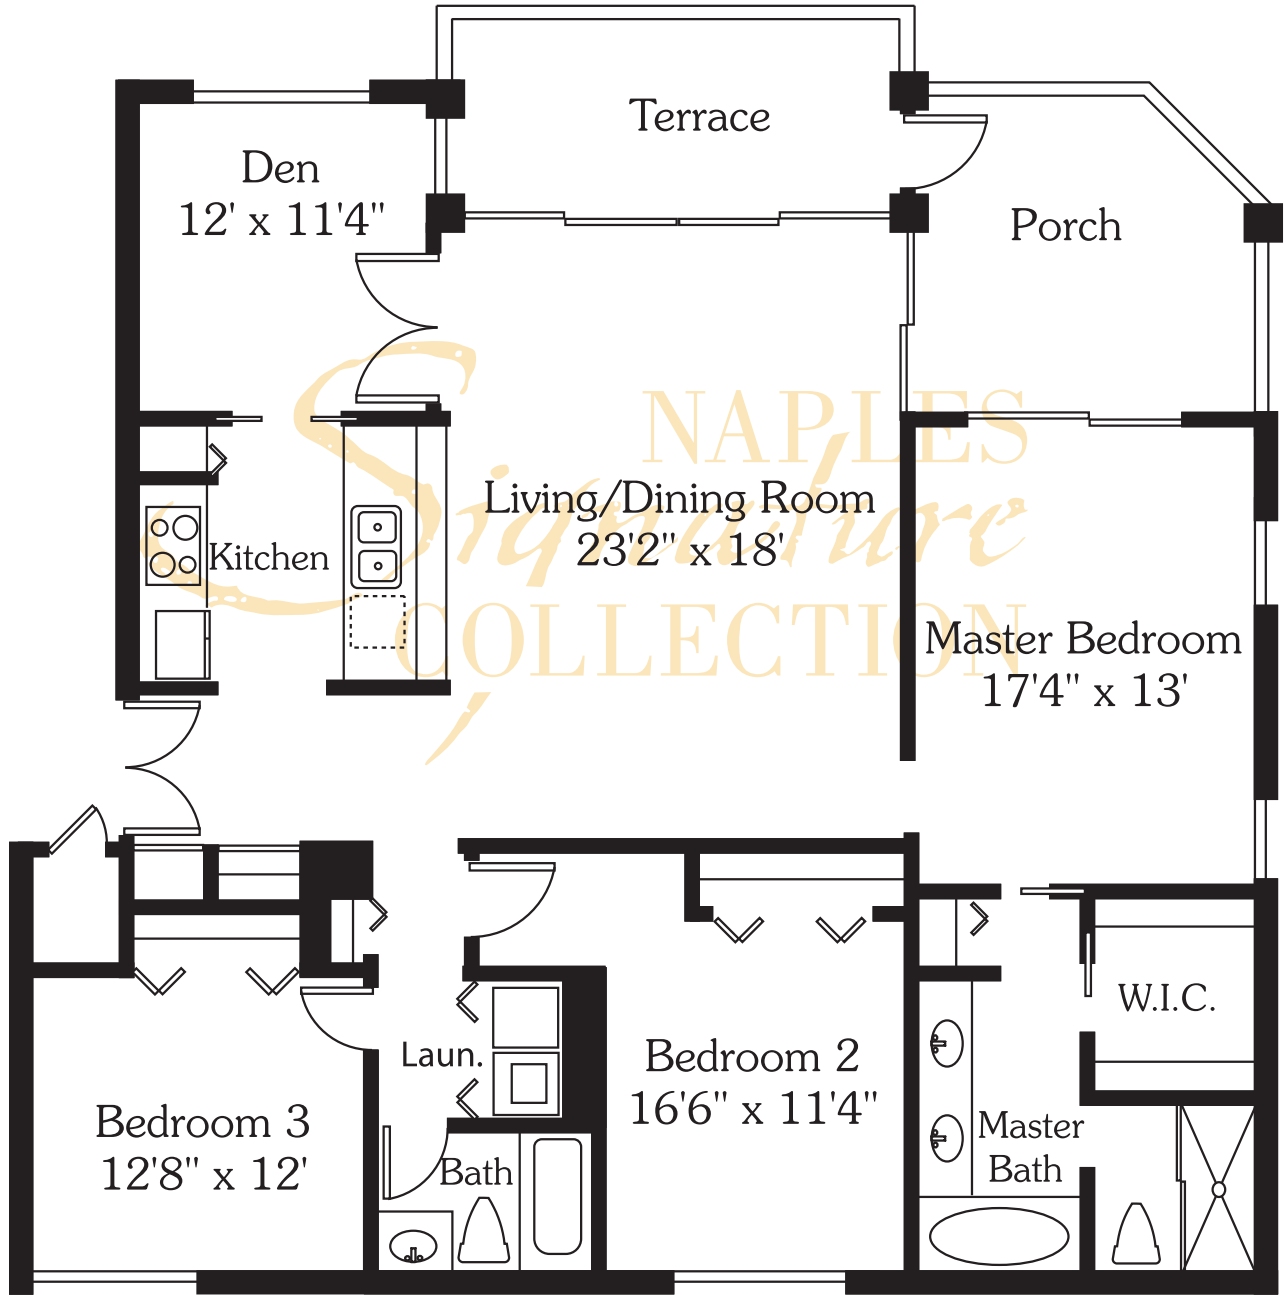

ST. KITTS - RESIDENCE 01

©2013 AD DEPOT, INC.

Living Area
Total Area

2,000 SF
2,465 SF

All dimensions and square footages are approximate. Information is deemed reliable but not guaranteed.

ST. KITTS - RESIDENCE 02

©2013 AD DEPOT, INC.

Living Area
Total Area

1,341 SF
1,573 SF

All dimensions and square footages are approximate.
Information is deemed reliable but not guaranteed.

ST. KITTS - RESIDENCE 03

©2013 AD DEPOT, INC.

Living Area	1,341 SF
Total Area	1,573 SF

All dimensions and square footages are approximate. Information is deemed reliable but not guaranteed.

ST. KITTS - RESIDENCE 04

©2013 AD DEPOT, INC.

Living Area 1,643 SF
 Total Area 1,889 SF

All dimensions and square footages are approximate. Information is deemed reliable but not guaranteed.

ST. KITTS - RESIDENCE 05

©2013 AD DEPOT, INC.

Living Area
Total Area

1,643 SF
1,889 SF

All dimensions and square footages are approximate.
Information is deemed reliable but not guaranteed.