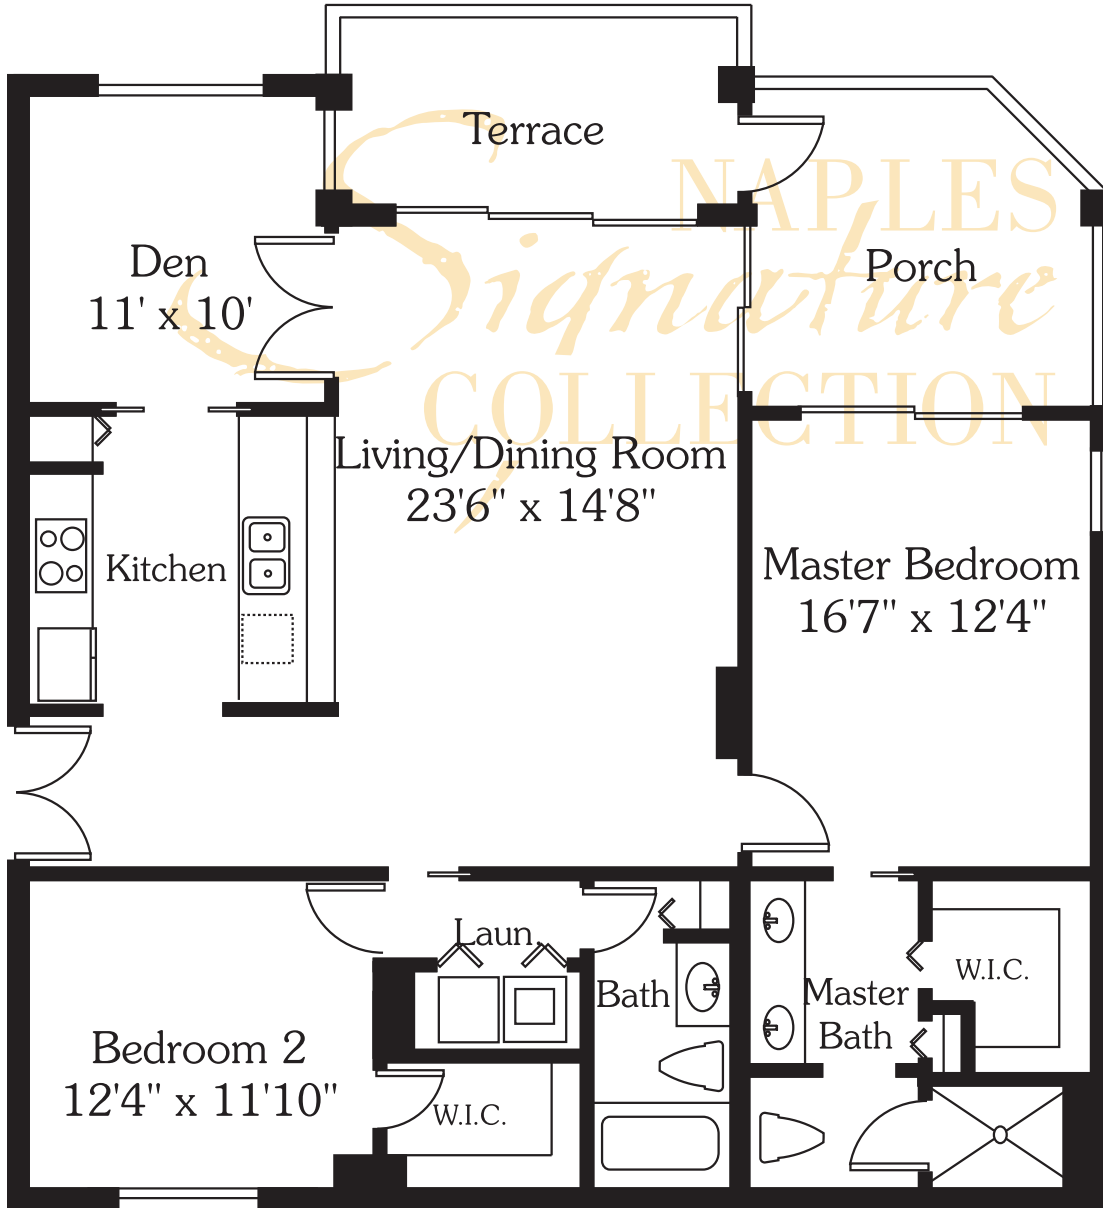

ST. KITTS - RESIDENCE 01

©2013 AD DEPOT, INC.

Living Area
Total Area

2,000 SF
2,465 SF

All dimensions and square footages are approximate. Information is deemed reliable but not guaranteed.

ST. KITTS - RESIDENCE 02

©2013 AD DEPOT, INC.

Living Area
Total Area

1,341 SF
1,573 SF

All dimensions and square footages are approximate.
Information is deemed reliable but not guaranteed.

ST. KITTS - RESIDENCE 03

©2013 AD DEPOT, INC.

Living Area	1,341 SF
Total Area	1,573 SF

All dimensions and square footages are approximate. Information is deemed reliable but not guaranteed.

ST. KITTS - RESIDENCE 04

©2013 AD DEPOT, INC.

Living Area 1,643 SF
 Total Area 1,889 SF

All dimensions and square footages are approximate. Information is deemed reliable but not guaranteed.

ST. KITTS - RESIDENCE 05

©2013 AD DEPOT, INC.

Living Area
Total Area

1,643 SF
1,889 SF

All dimensions and square footages are approximate.
Information is deemed reliable but not guaranteed.