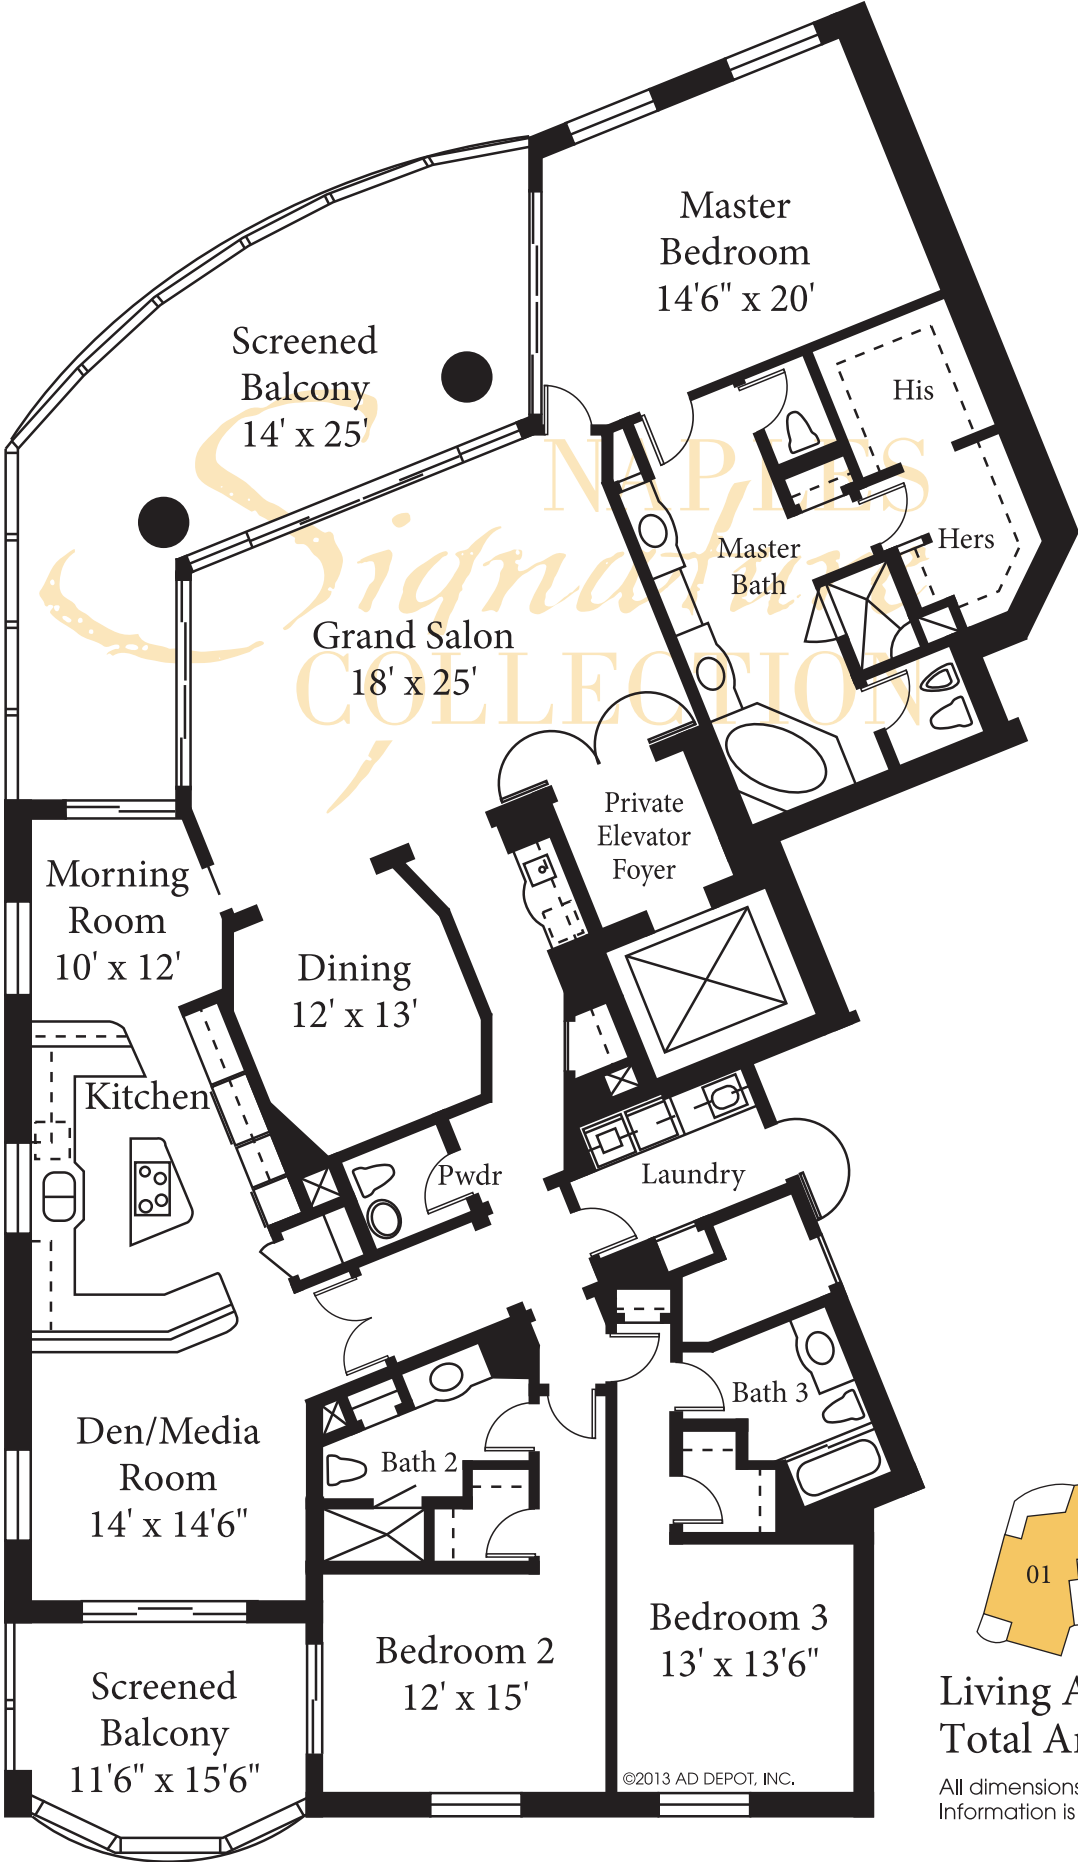

REMINGTON - RESIDENCE 01

MAPLES
Signature
COLLECTION

Living Area 3,410 SF
Total Area 4,110 SF

©2013 AD DEPOT, INC.

All dimensions and square footages are approximate. Information is deemed reliable but not guaranteed.

REMINGTON - RESIDENCE 02

©2013 AD DEPOT, INC.

Living Area 2,870 SF
 Total Area 3,560 SF

All dimensions and square footages are approximate. Information is deemed reliable but not guaranteed.

REMINGTON - RESIDENCE 03

Living Area 3,390 SF
 Total Area 4,200 SF

All dimensions and square footages are approximate. Information is deemed reliable but not guaranteed.

REMINGTON - RESIDENCE 04

©2013 AD DEPOT, INC.

Living Area
Total Area

3,010 SF
3,530 SF

All dimensions and square footages are approximate. Information is deemed reliable but not guaranteed.