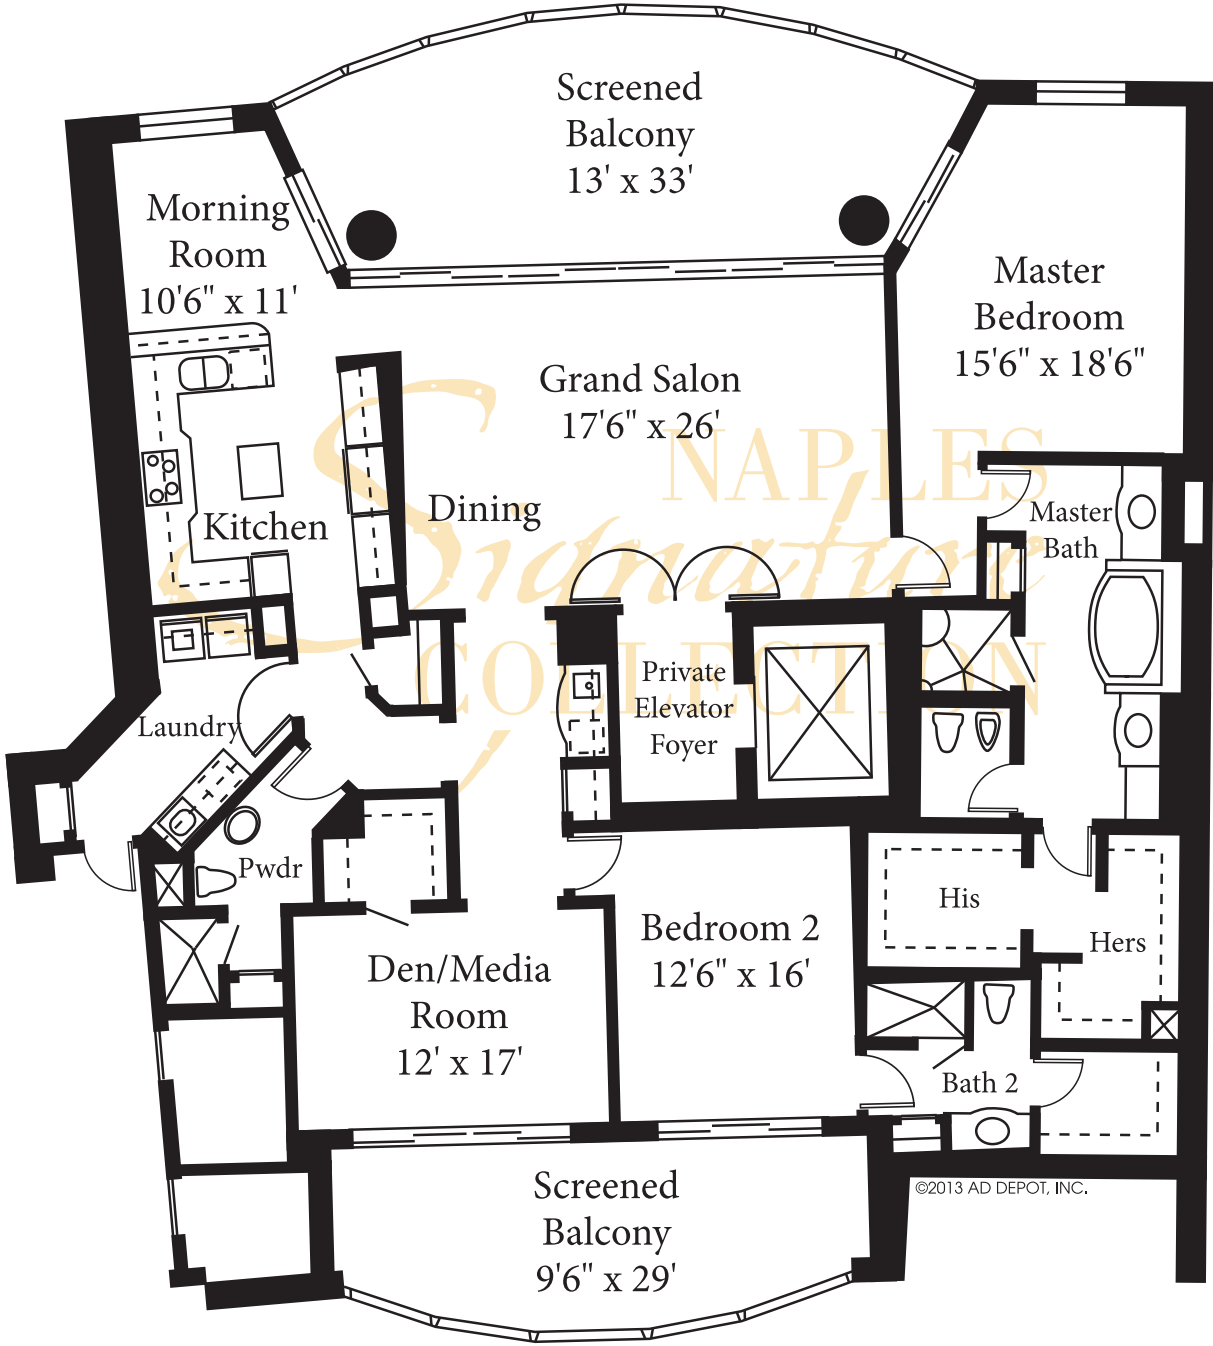

REMINGTON - RESIDENCE 01

MAPLES
Signature
COLLECTION

Living Area 3,410 SF
Total Area 4,110 SF

©2013 AD DEPOT, INC.

All dimensions and square footages are approximate. Information is deemed reliable but not guaranteed.

REMINGTON - RESIDENCE 02

©2013 AD DEPOT, INC.

Living Area 2,870 SF
 Total Area 3,560 SF

All dimensions and square footages are approximate. Information is deemed reliable but not guaranteed.

REMINGTON - RESIDENCE 03

Living Area 3,390 SF
 Total Area 4,200 SF

All dimensions and square footages are approximate. Information is deemed reliable but not guaranteed.

REMINGTON - RESIDENCE 04

©2013 AD DEPOT, INC.

Living Area
Total Area

3,010 SF
3,530 SF

All dimensions and square footages are approximate. Information is deemed reliable but not guaranteed.