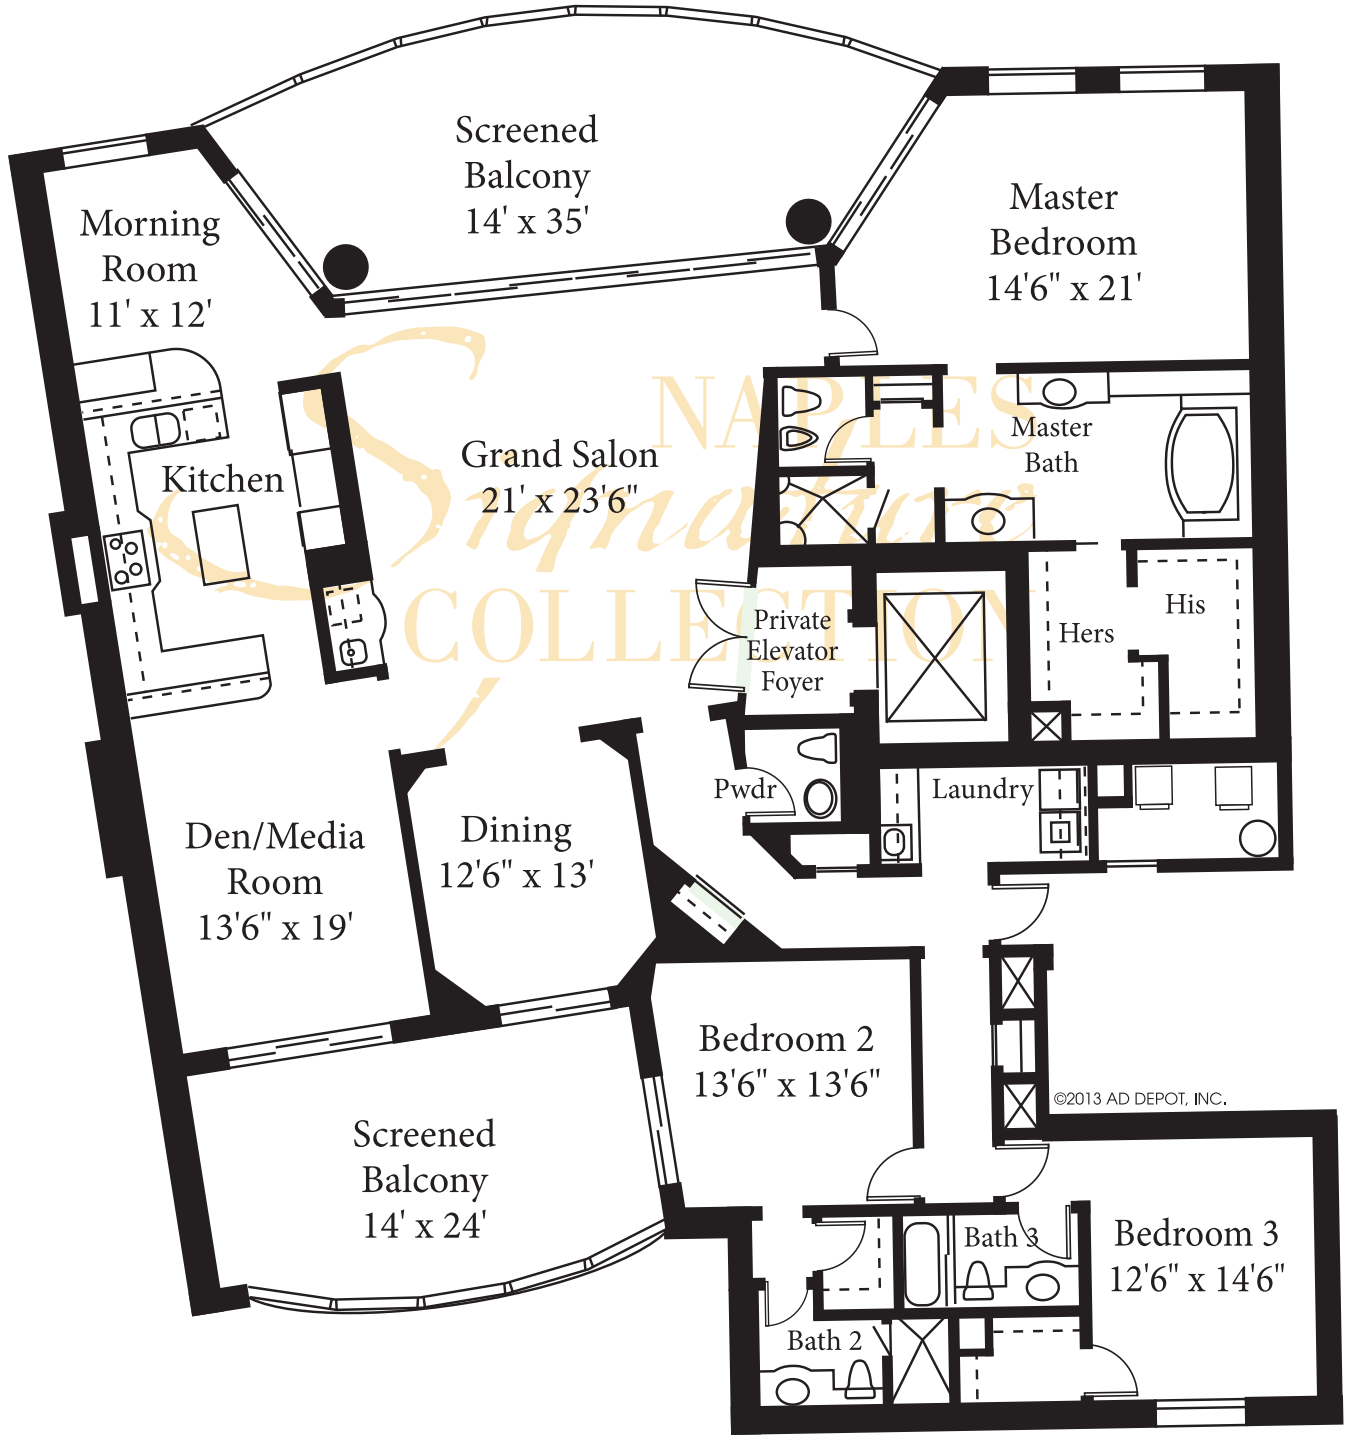

REMINGTON - RESIDENCE 01

MAPLES
Signature
COLLECTION

Living Area 3,410 SF
Total Area 4,110 SF

©2013 AD DEPOT, INC.

All dimensions and square footages are approximate. Information is deemed reliable but not guaranteed.

REMINGTON - RESIDENCE 02

©2013 AD DEPOT, INC.

Living Area 2,870 SF
 Total Area 3,560 SF

All dimensions and square footages are approximate. Information is deemed reliable but not guaranteed.

REMINGTON - RESIDENCE 03

Living Area 3,390 SF
 Total Area 4,200 SF

All dimensions and square footages are approximate. Information is deemed reliable but not guaranteed.

REMINGTON - RESIDENCE 04

©2013 AD DEPOT, INC.

Living Area
Total Area

3,010 SF
3,530 SF

All dimensions and square footages are approximate. Information is deemed reliable but not guaranteed.