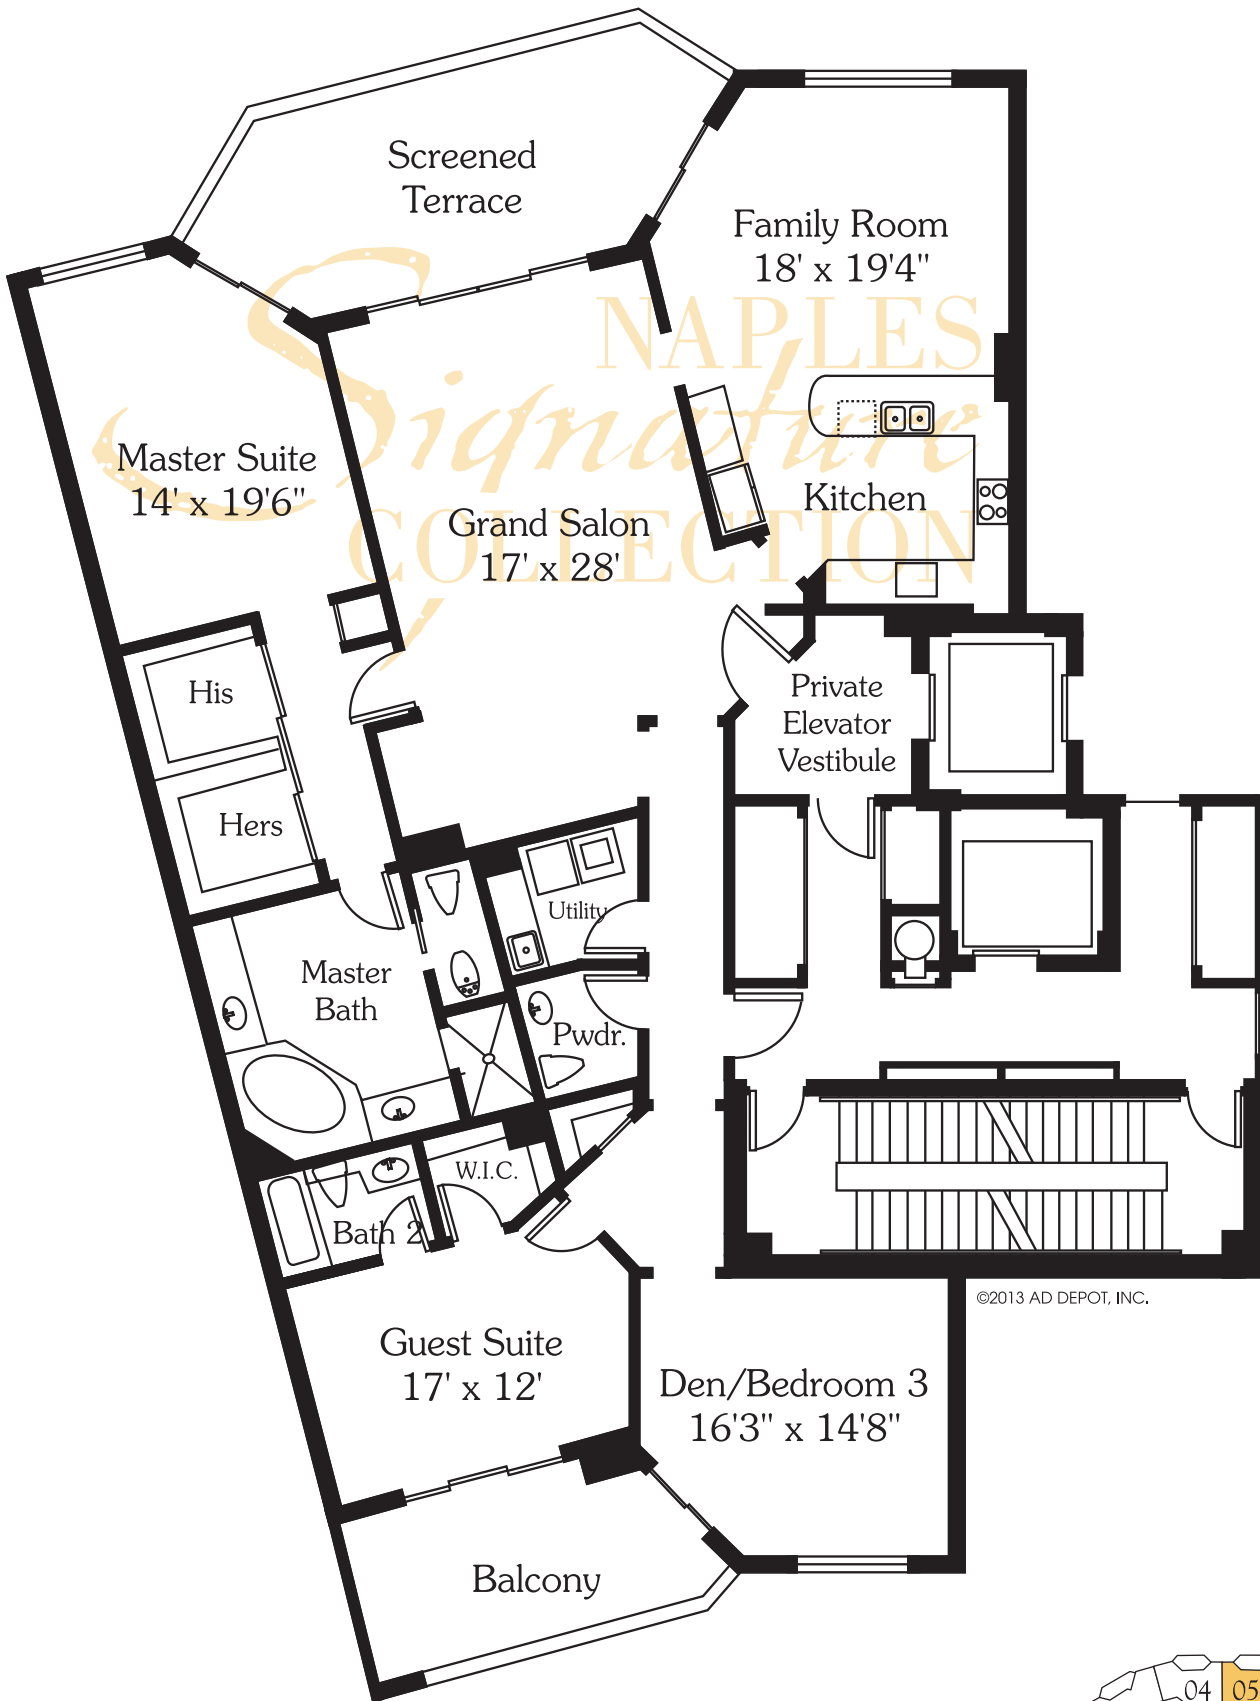

MONTENERO - RESIDENCE 01

©2013 AD DEPOT, INC.

Living Area
Total Area

3,460 SF
4,060 SF

All dimensions and square footages are approximate. Information is deemed reliable but not guaranteed.

MONTENERO - RESIDENCE 02

©2013 AD DEPOT, INC.

Living Area

2,870 SF

Total Area

3,495 SF

All dimensions and square footages are approximate. Information is deemed reliable but not guaranteed.

MONTENERO - RESIDENCE 03

©2013 AD DEPOT, INC.

Living Area

3,045 SF

Total Area

3,615 SF

All dimensions and square footages are approximate. Information is deemed reliable but not guaranteed.

MONTENERO - RESIDENCE 04

©2013 AD DEPOT, INC.

Living Area 2,675 SF
 Total Area 3,135 SF

All dimensions and square footages are approximate. Information is deemed reliable but not guaranteed.

MONTENERO - RESIDENCE 05

©2013 AD DEPOT, INC.

Living Area 2,675 SF
 Total Area 3,135 SF

All dimensions and square footages are approximate. Information is deemed reliable but not guaranteed.