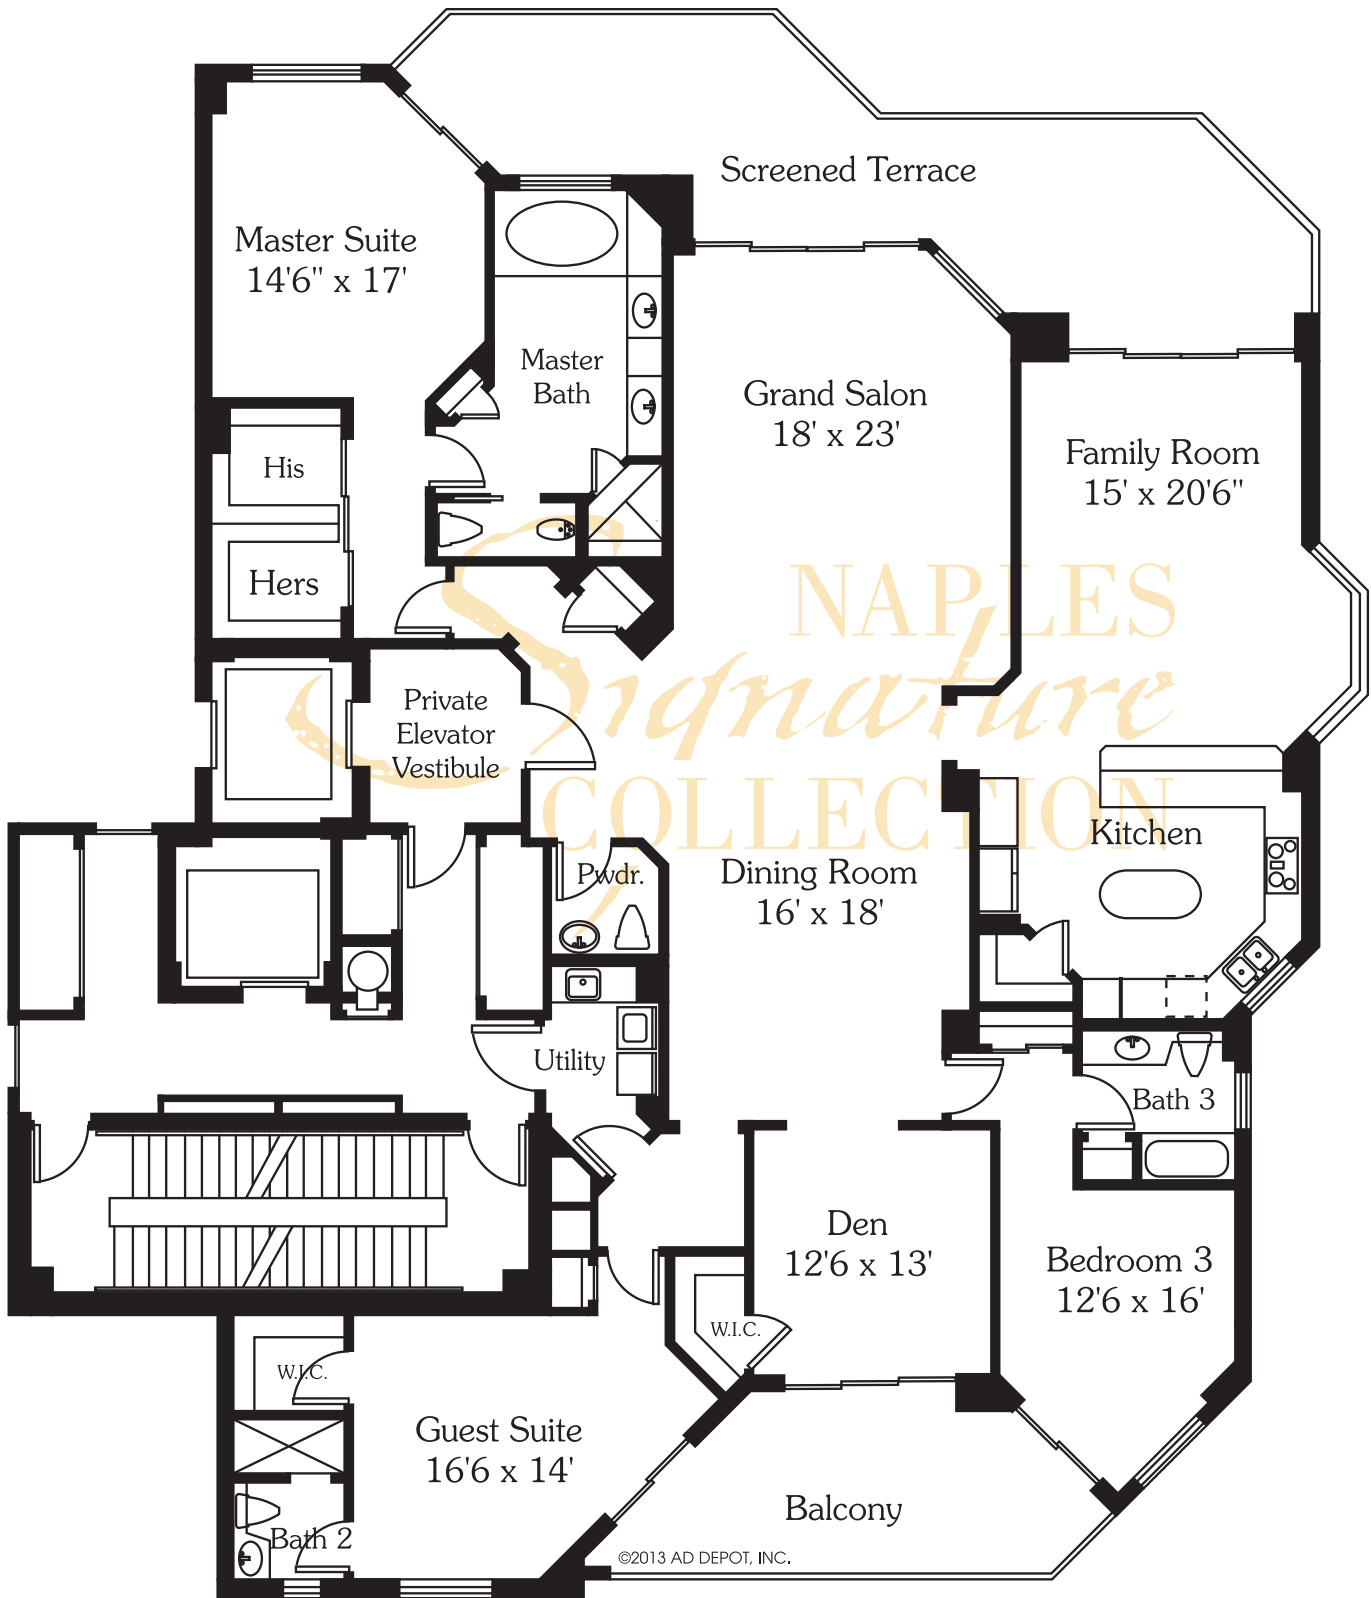

MONTENERO - RESIDENCE 01

©2013 AD DEPOT, INC.

Living Area
Total Area

3,460 SF
4,060 SF

All dimensions and square footages are approximate. Information is deemed reliable but not guaranteed.

MONTENERO - RESIDENCE 02

All dimensions and square footages are approximate. Information is deemed reliable but not guaranteed.

MONTENERO - RESIDENCE 05

©2013 AD DEPOT, INC.

Living Area 2,675 SF
 Total Area 3,135 SF

All dimensions and square footages are approximate. Information is deemed reliable but not guaranteed.

MONTENERO - RESIDENCE 06

©2013 AD DEPOT, INC.

Living Area
Total Area

3,045 SF
3,615 SF

All dimensions and square footages are approximate.
Information is deemed reliable but not guaranteed.

MONTENERO - RESIDENCE 07

©2013 AD DEPOT, INC.

Living Area 2,870 SF
 Total Area 3,495 SF

All dimensions and square footages are approximate. Information is deemed reliable but not guaranteed.

MONTENERO - RESIDENCE 08

©2013 AD DEPOT, INC.