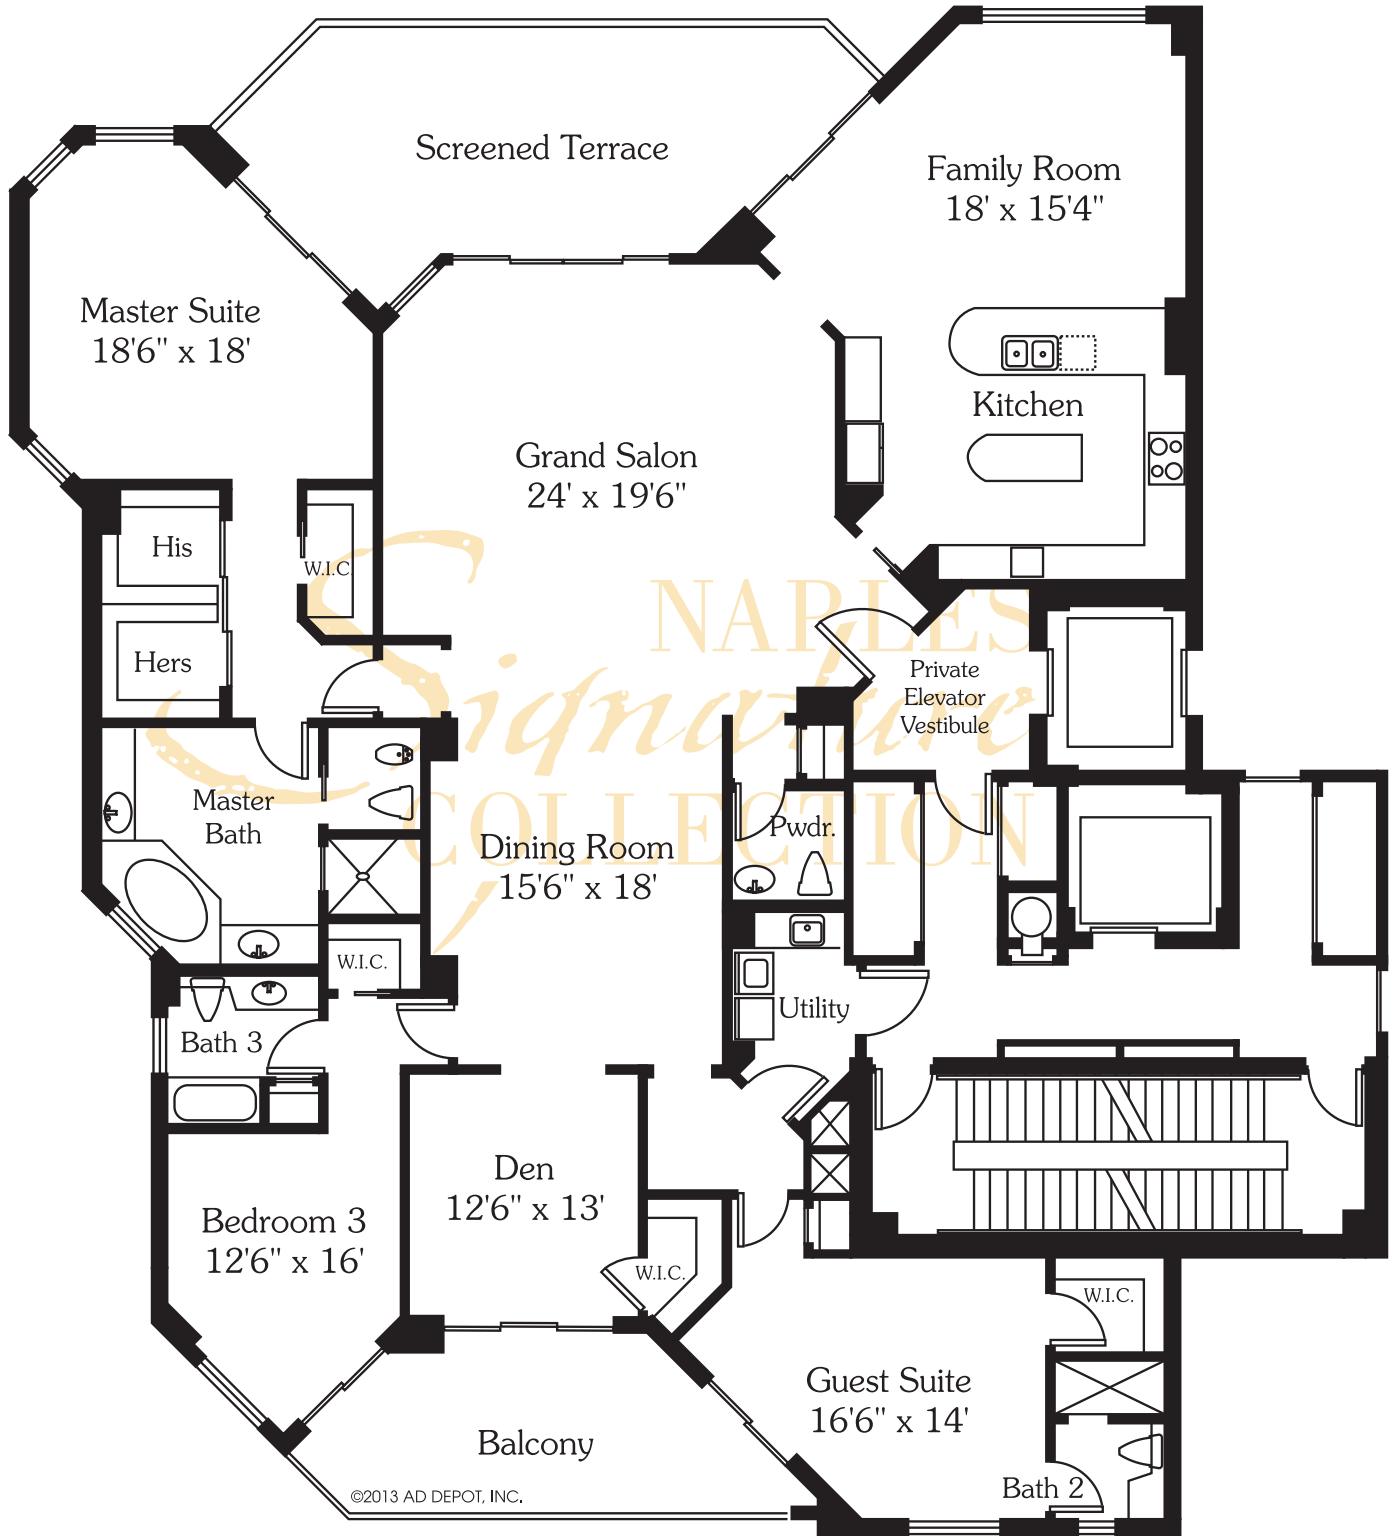

MONTENERO - RESIDENCE 01

©2013 AD DEPOT, INC.

Living Area
Total Area

3,460 SF
4,060 SF

All dimensions and square footages are approximate. Information is deemed reliable but not guaranteed.

MONTENERO - RESIDENCE 02

©2013 AD DEPOT, INC.

Living Area

2,870 SF

Total Area

3,495 SF

All dimensions and square footages are approximate. Information is deemed reliable but not guaranteed.

MONTENERO - RESIDENCE 03

©2013 AD DEPOT, INC.

Living Area

3,045 SF

Total Area

3,615 SF

All dimensions and square footages are approximate. Information is deemed reliable but not guaranteed.

MONTENERO - RESIDENCE 04

©2013 AD DEPOT, INC.

Living Area 2,675 SF
 Total Area 3,135 SF

All dimensions and square footages are approximate. Information is deemed reliable but not guaranteed.

MONTENERO - RESIDENCE 05

©2013 AD DEPOT, INC.

Living Area 2,675 SF
 Total Area 3,135 SF

All dimensions and square footages are approximate. Information is deemed reliable but not guaranteed.