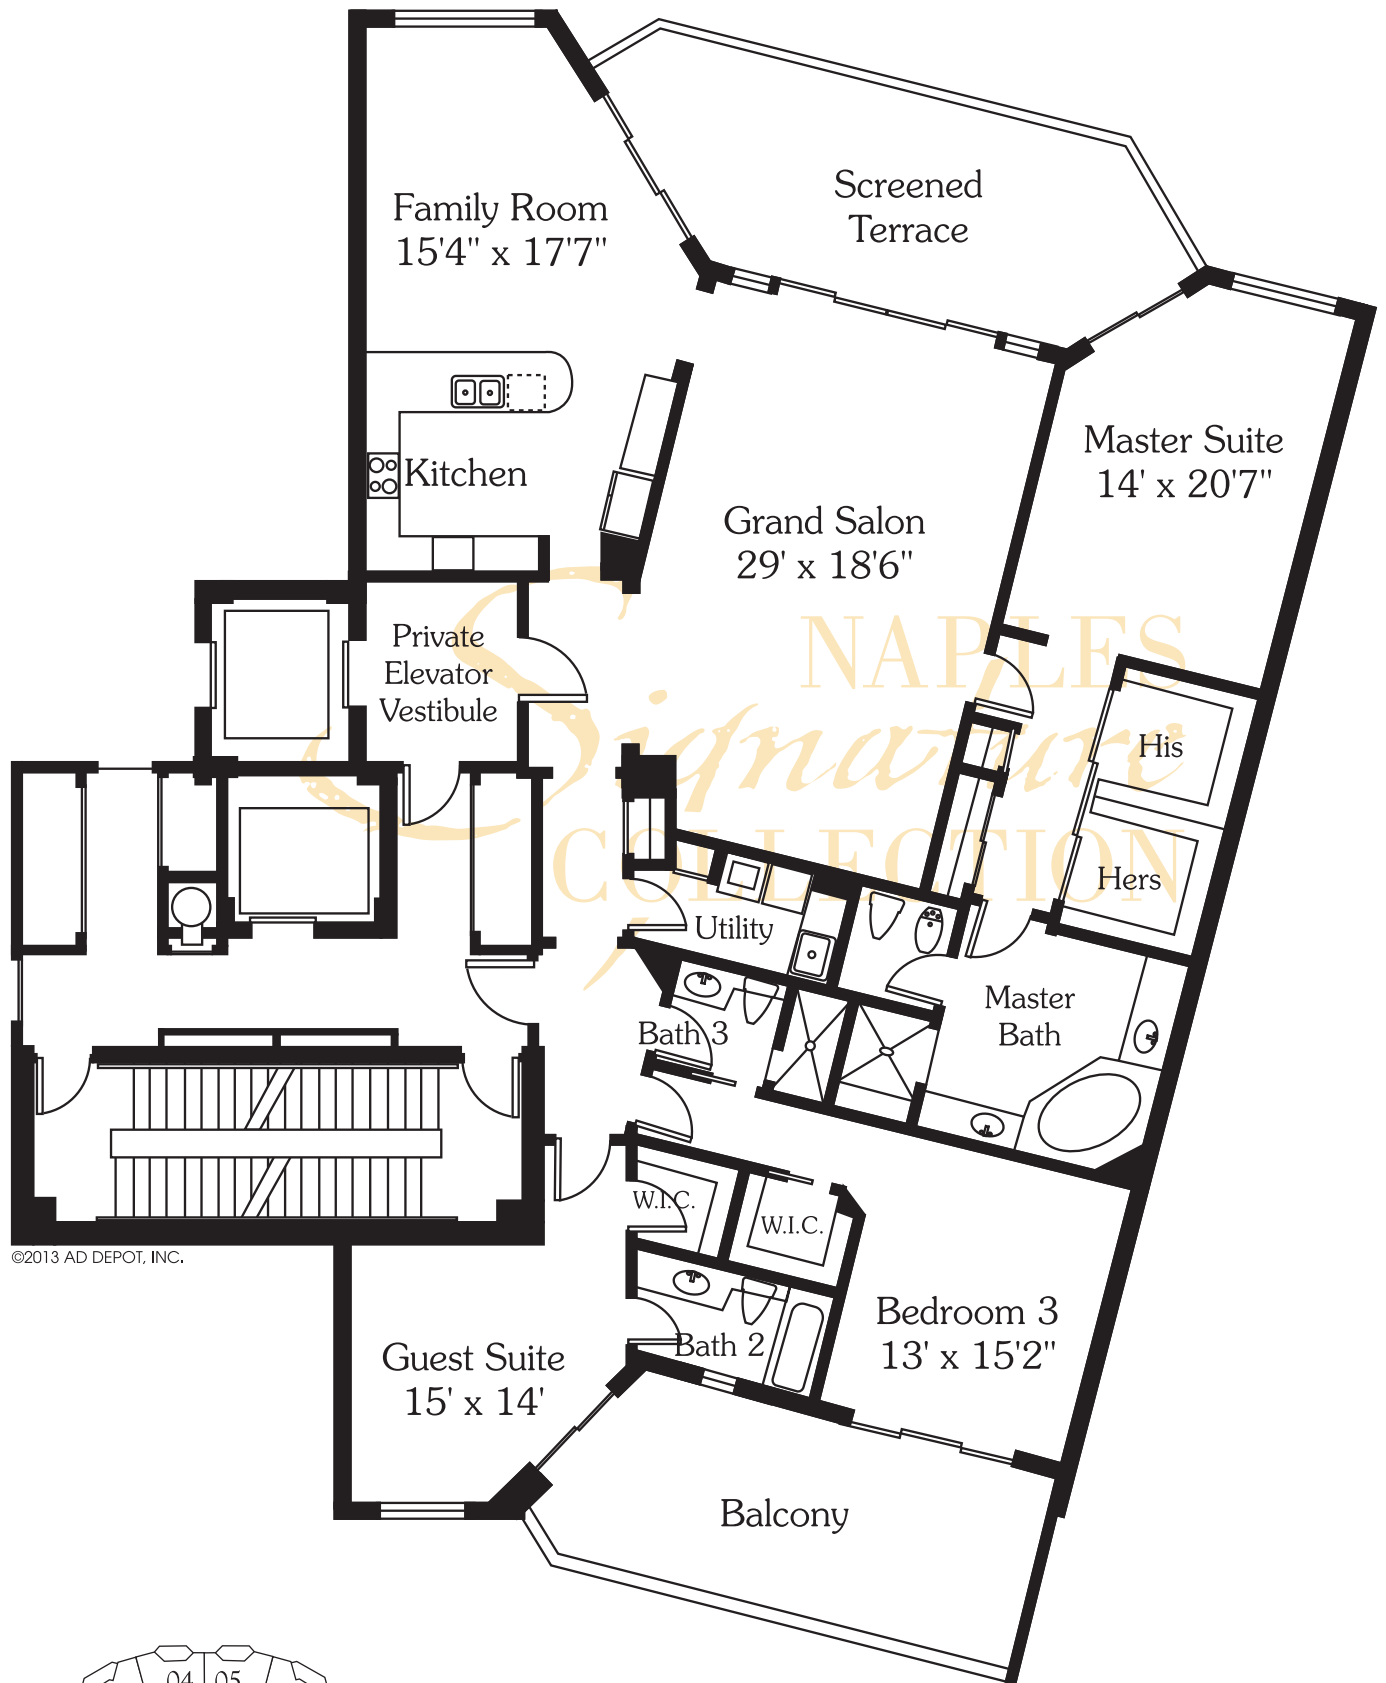

MONTENERO - RESIDENCE 01

©2013 AD DEPOT, INC.

Living Area
Total Area

3,460 SF
4,060 SF

All dimensions and square footages are approximate. Information is deemed reliable but not guaranteed.

MONTENERO - RESIDENCE 02

©2013 AD DEPOT, INC.

Living Area

2,870 SF

Total Area

3,495 SF

All dimensions and square footages are approximate. Information is deemed reliable but not guaranteed.

MONTENERO - RESIDENCE 03

©2013 AD DEPOT, INC.

Living Area

3,045 SF

Total Area

3,615 SF

All dimensions and square footages are approximate. Information is deemed reliable but not guaranteed.

MONTENERO - RESIDENCE 04

©2013 AD DEPOT, INC.

Living Area 2,675 SF
 Total Area 3,135 SF

All dimensions and square footages are approximate. Information is deemed reliable but not guaranteed.

MONTENERO - RESIDENCE 05

©2013 AD DEPOT, INC.

Living Area 2,675 SF
 Total Area 3,135 SF

All dimensions and square footages are approximate. Information is deemed reliable but not guaranteed.