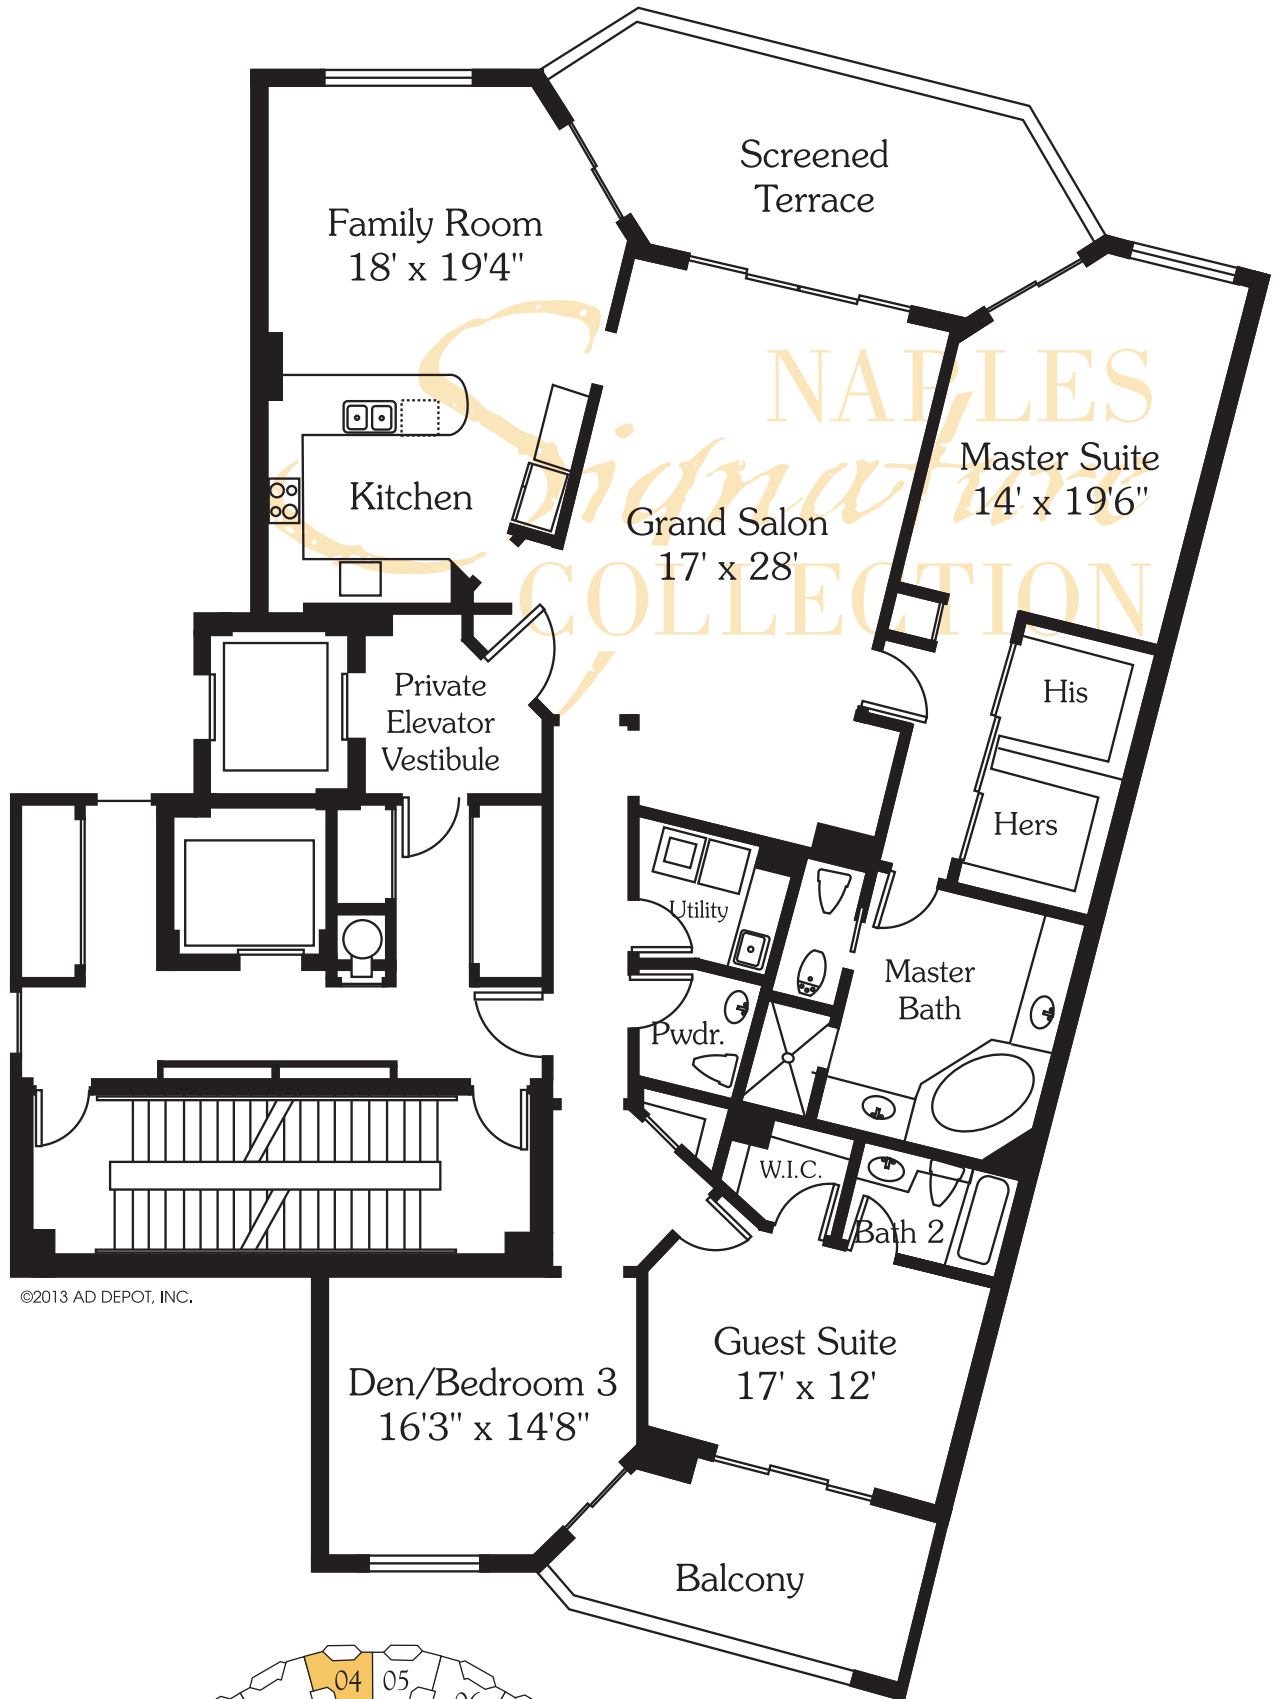

MONTENERO - RESIDENCE 01

©2013 AD DEPOT, INC.

Living Area
Total Area

3,460 SF
4,060 SF

All dimensions and square footages are approximate. Information is deemed reliable but not guaranteed.

MONTENERO - RESIDENCE 02

©2013 AD DEPOT, INC.

Living Area

2,870 SF

Total Area

3,495 SF

All dimensions and square footages are approximate. Information is deemed reliable but not guaranteed.

MONTENERO - RESIDENCE 03

©2013 AD DEPOT, INC.

Living Area

3,045 SF

Total Area

3,615 SF

All dimensions and square footages are approximate. Information is deemed reliable but not guaranteed.

MONTENERO - RESIDENCE 04

©2013 AD DEPOT, INC.

Living Area 2,675 SF
 Total Area 3,135 SF

All dimensions and square footages are approximate. Information is deemed reliable but not guaranteed.

MONTENERO - RESIDENCE 05

©2013 AD DEPOT, INC.

Living Area 2,675 SF
 Total Area 3,135 SF

All dimensions and square footages are approximate. Information is deemed reliable but not guaranteed.