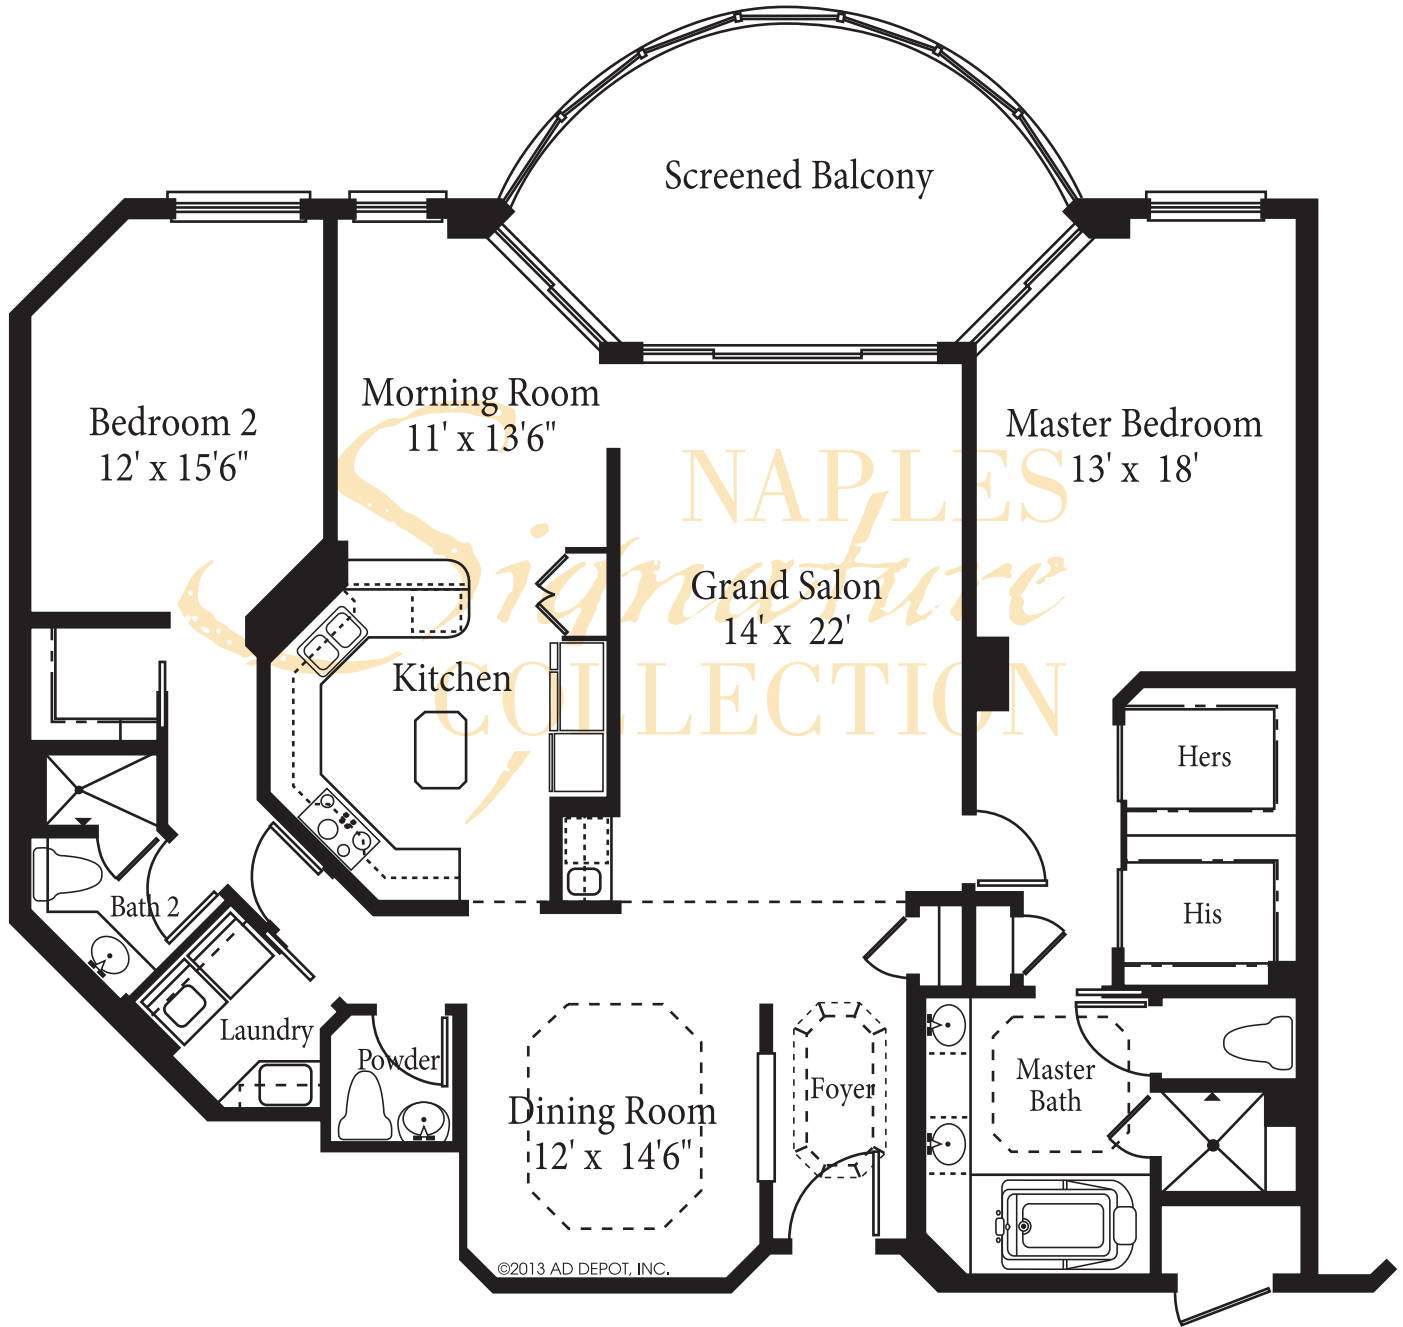

# MARQUESA - RESIDENCE 01

Living Area 2,500 SF  
Total Area 2,958 SF

All dimensions and square footages are approximate.  
Information is deemed reliable but not guaranteed.

# MARQUESA - RESIDENCE 02

Living Area

2,005 SF

Total Area

2,245 SF

All dimensions and square footages are approximate.  
Information is deemed reliable but not guaranteed.

# MARQUESA - RESIDENCE 03

©2013 AD DEPOT, INC.

Living Area  
Total Area

2,610 SF  
3,249 SF

All dimensions and square footages are approximate. Information is deemed reliable but not guaranteed.