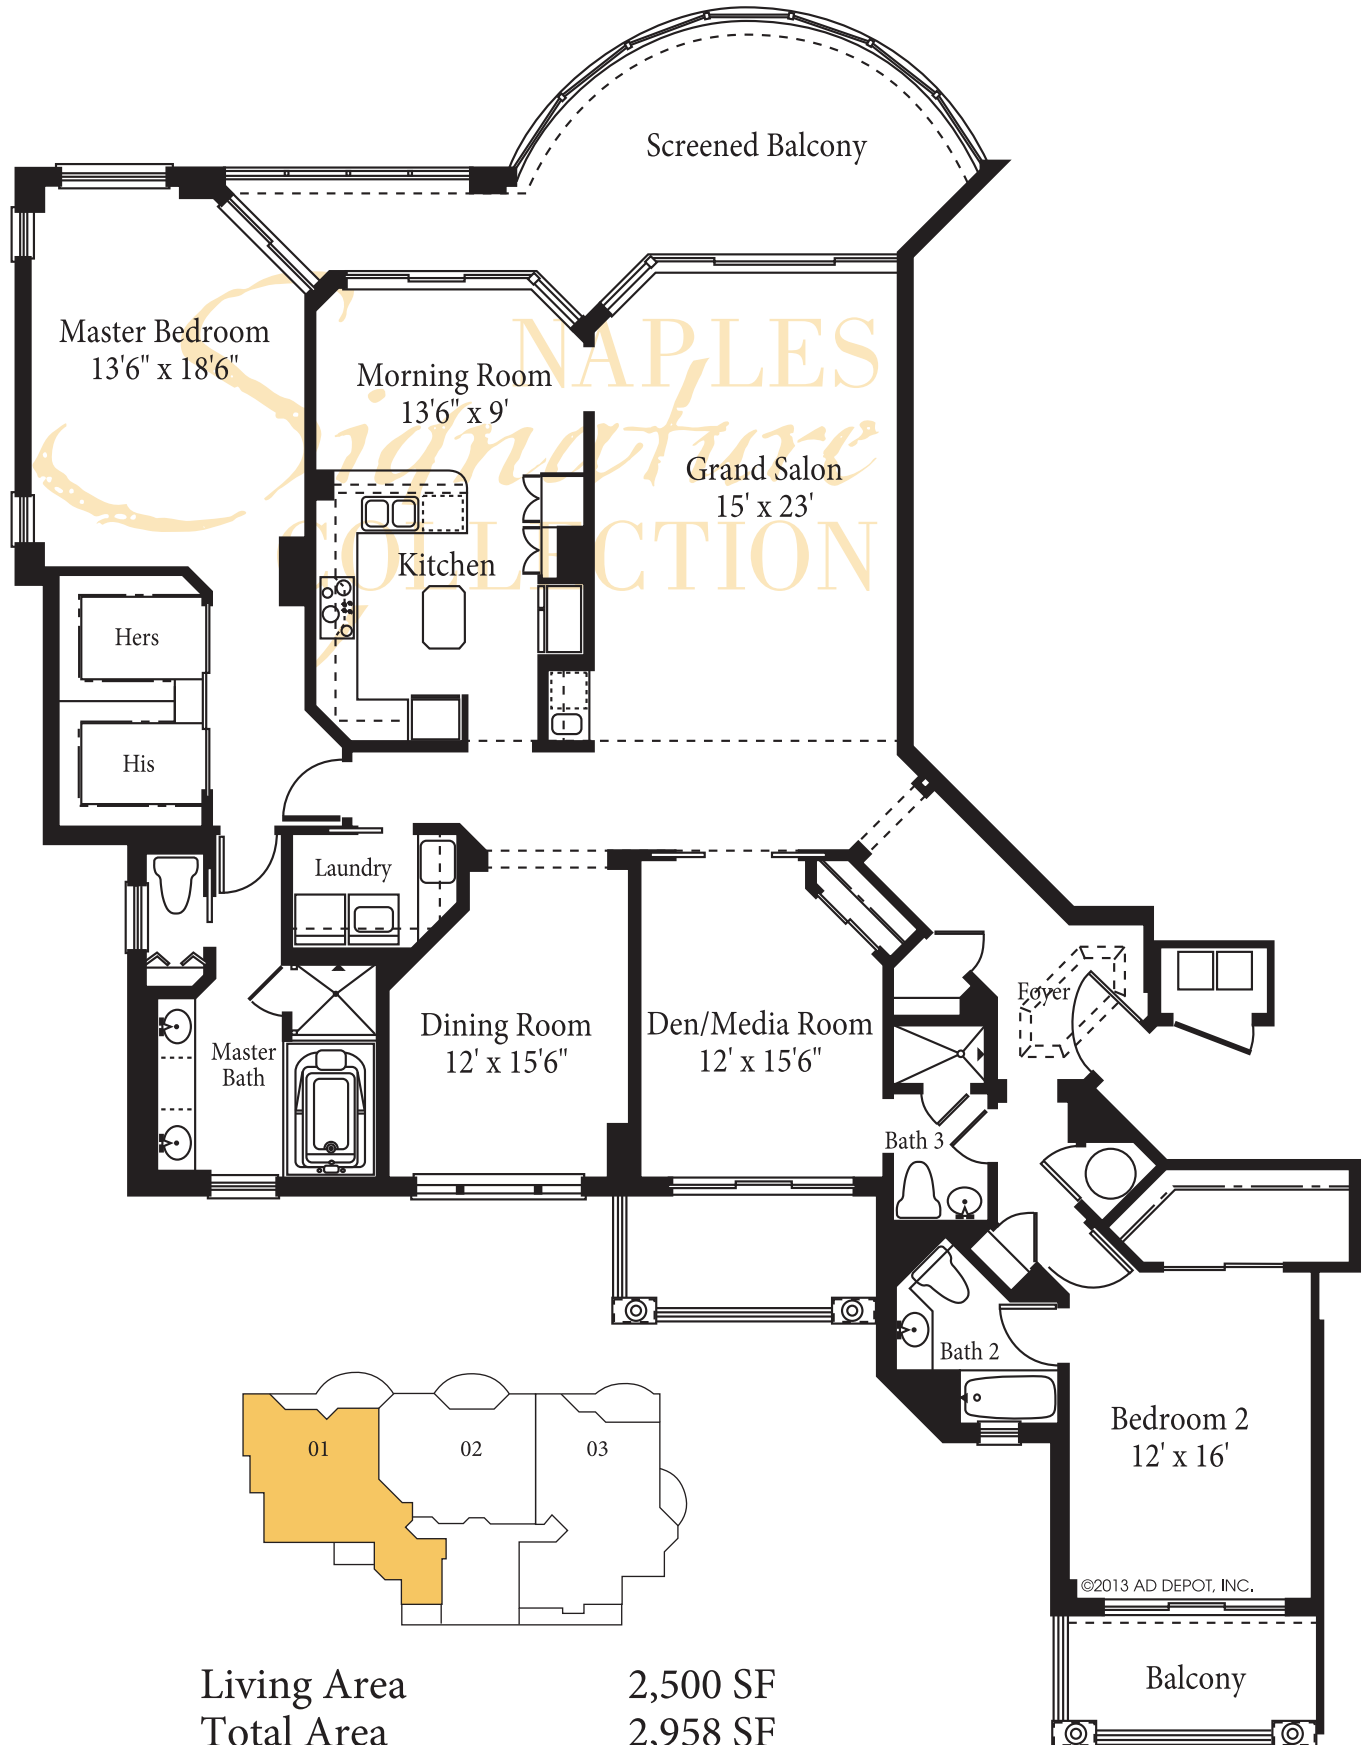

# MARQUESA - RESIDENCE 01

Living Area 2,500 SF  
Total Area 2,958 SF

All dimensions and square footages are approximate.  
Information is deemed reliable but not guaranteed.

# MARQUESA - RESIDENCE 02

Living Area

2,005 SF

Total Area

2,245 SF

All dimensions and square footages are approximate.  
Information is deemed reliable but not guaranteed.

# MARQUESA - RESIDENCE 03

©2013 AD DEPOT, INC.

Living Area  
Total Area

2,610 SF  
3,249 SF

All dimensions and square footages are approximate. Information is deemed reliable but not guaranteed.