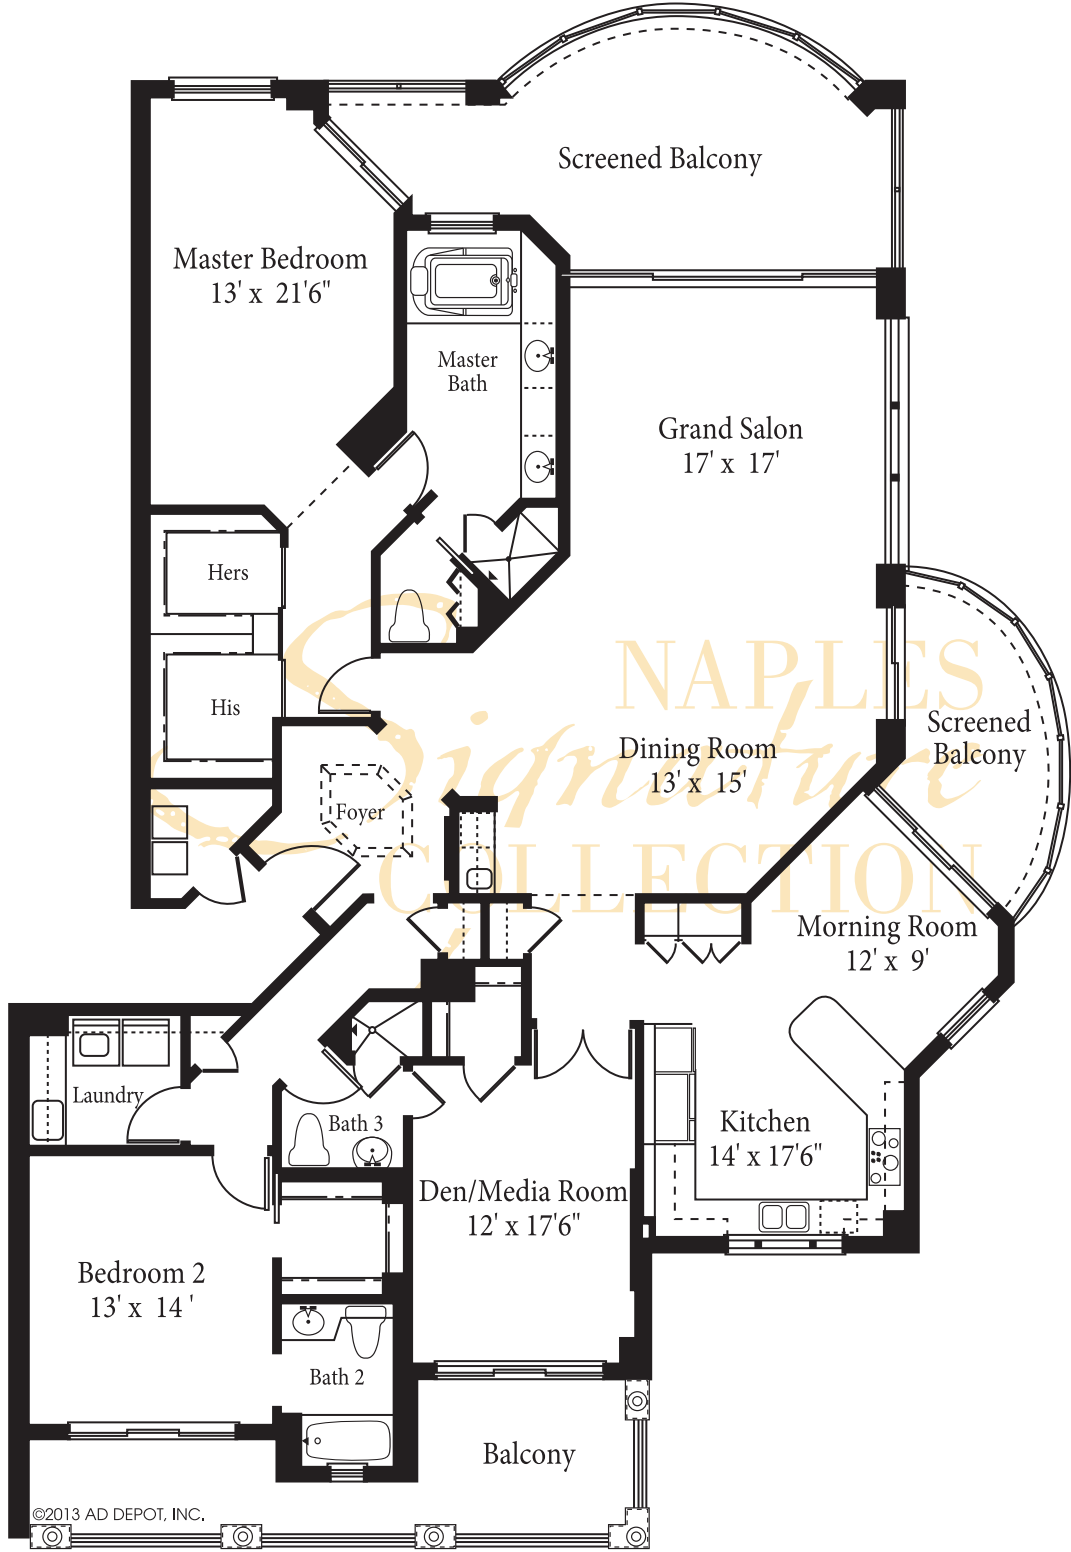

# MARQUESA - RESIDENCE 01

Living Area 2,500 SF  
Total Area 2,958 SF

All dimensions and square footages are approximate.  
Information is deemed reliable but not guaranteed.

# MARQUESA - RESIDENCE 02

Living Area

2,005 SF

Total Area

2,245 SF

All dimensions and square footages are approximate.  
Information is deemed reliable but not guaranteed.

# MARQUESA - RESIDENCE 03

©2013 AD DEPOT, INC.

Living Area  
Total Area

2,610 SF  
3,249 SF

All dimensions and square footages are approximate. Information is deemed reliable but not guaranteed.