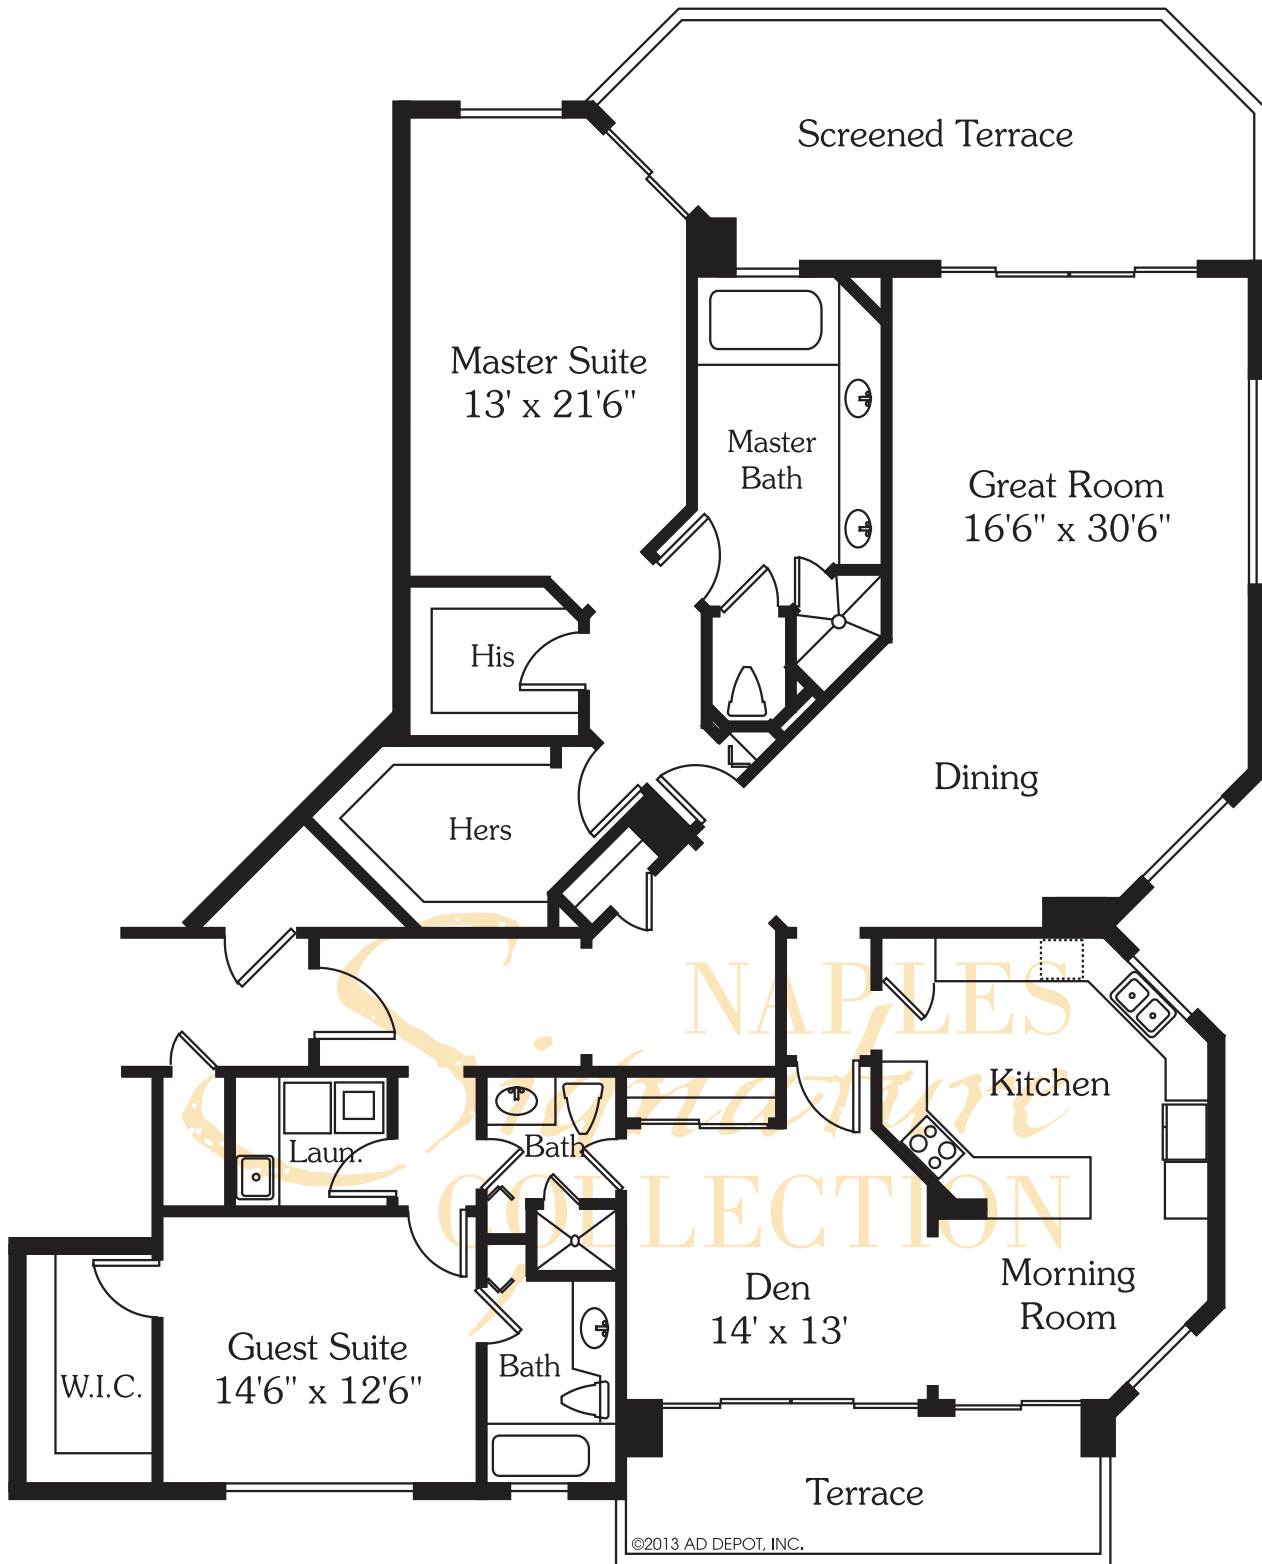

# MARBELLA - RESIDENCE 04

Living Area  
Total Area

2,135 SF  
2,500 SF

All dimensions and square footages are approximate.  
Information is deemed reliable but not guaranteed.

# MARBELLA - RESIDENCE 05

Living Area

1,725 SF

Total Area

2,000 SF

All dimensions and square footages are approximate.  
Information is deemed reliable but not guaranteed.

# MARBELLA - RESIDENCE 06

Living Area  
Total Area

2,515 SF  
3,045 SF

All dimensions and square footages are approximate.  
Information is deemed reliable but not guaranteed.