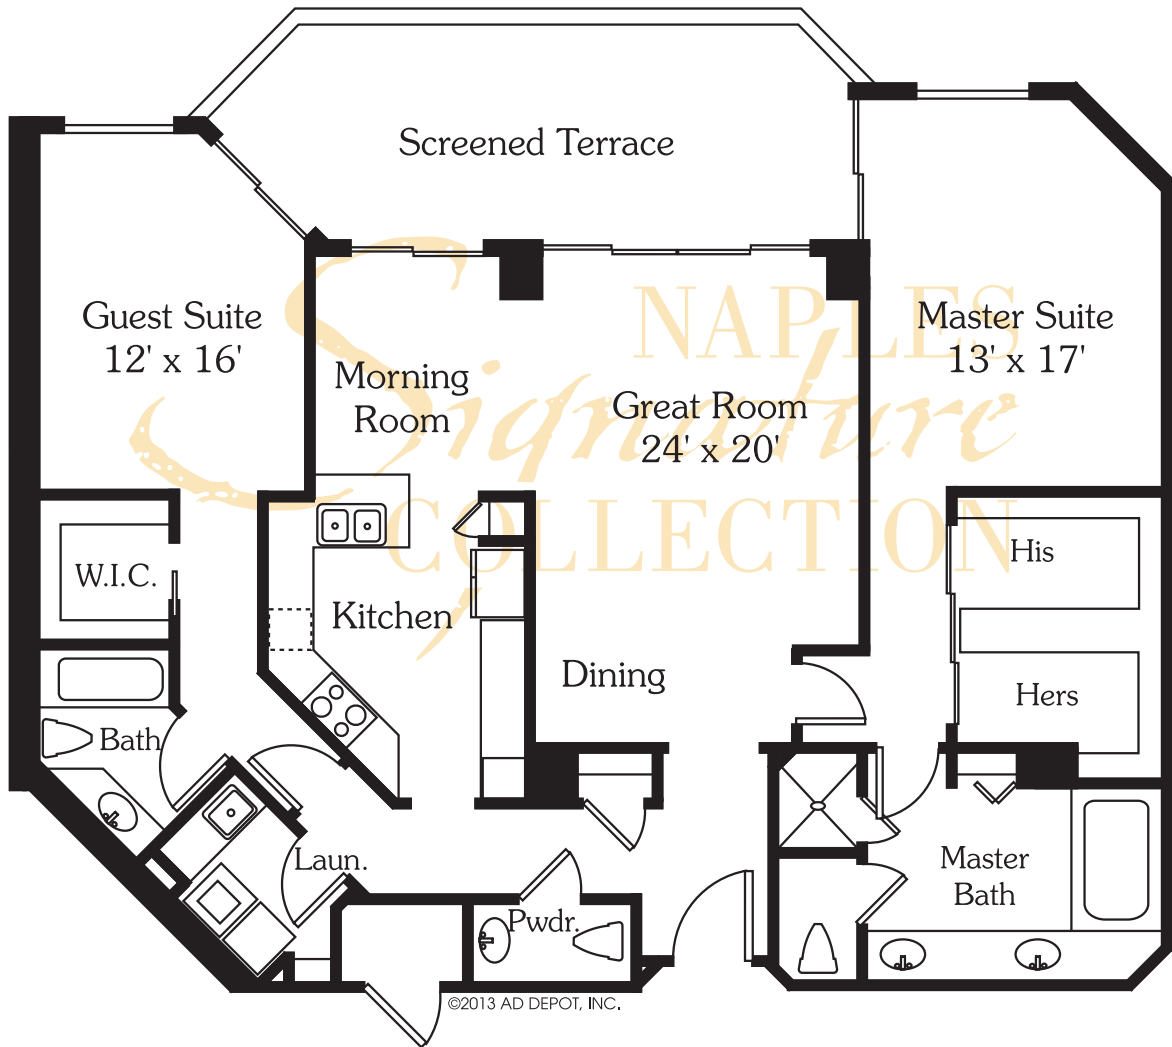

# MARBELLA - RESIDENCE 01

Living Area  
 Total Area

2,515 SF  
 3,045 SF

All dimensions and square footages are approximate.  
 Information is deemed reliable but not guaranteed.

# MARBELLA - RESIDENCE 02

Living Area  
Total Area

1,725 SF  
2,000 SF

All dimensions and square footages are approximate.  
Information is deemed reliable but not guaranteed.

# MARBELLA - RESIDENCE 03

Living Area  
Total Area

2,135 SF  
2,500 SF

All dimensions and square footages are approximate.  
Information is deemed reliable but not guaranteed.