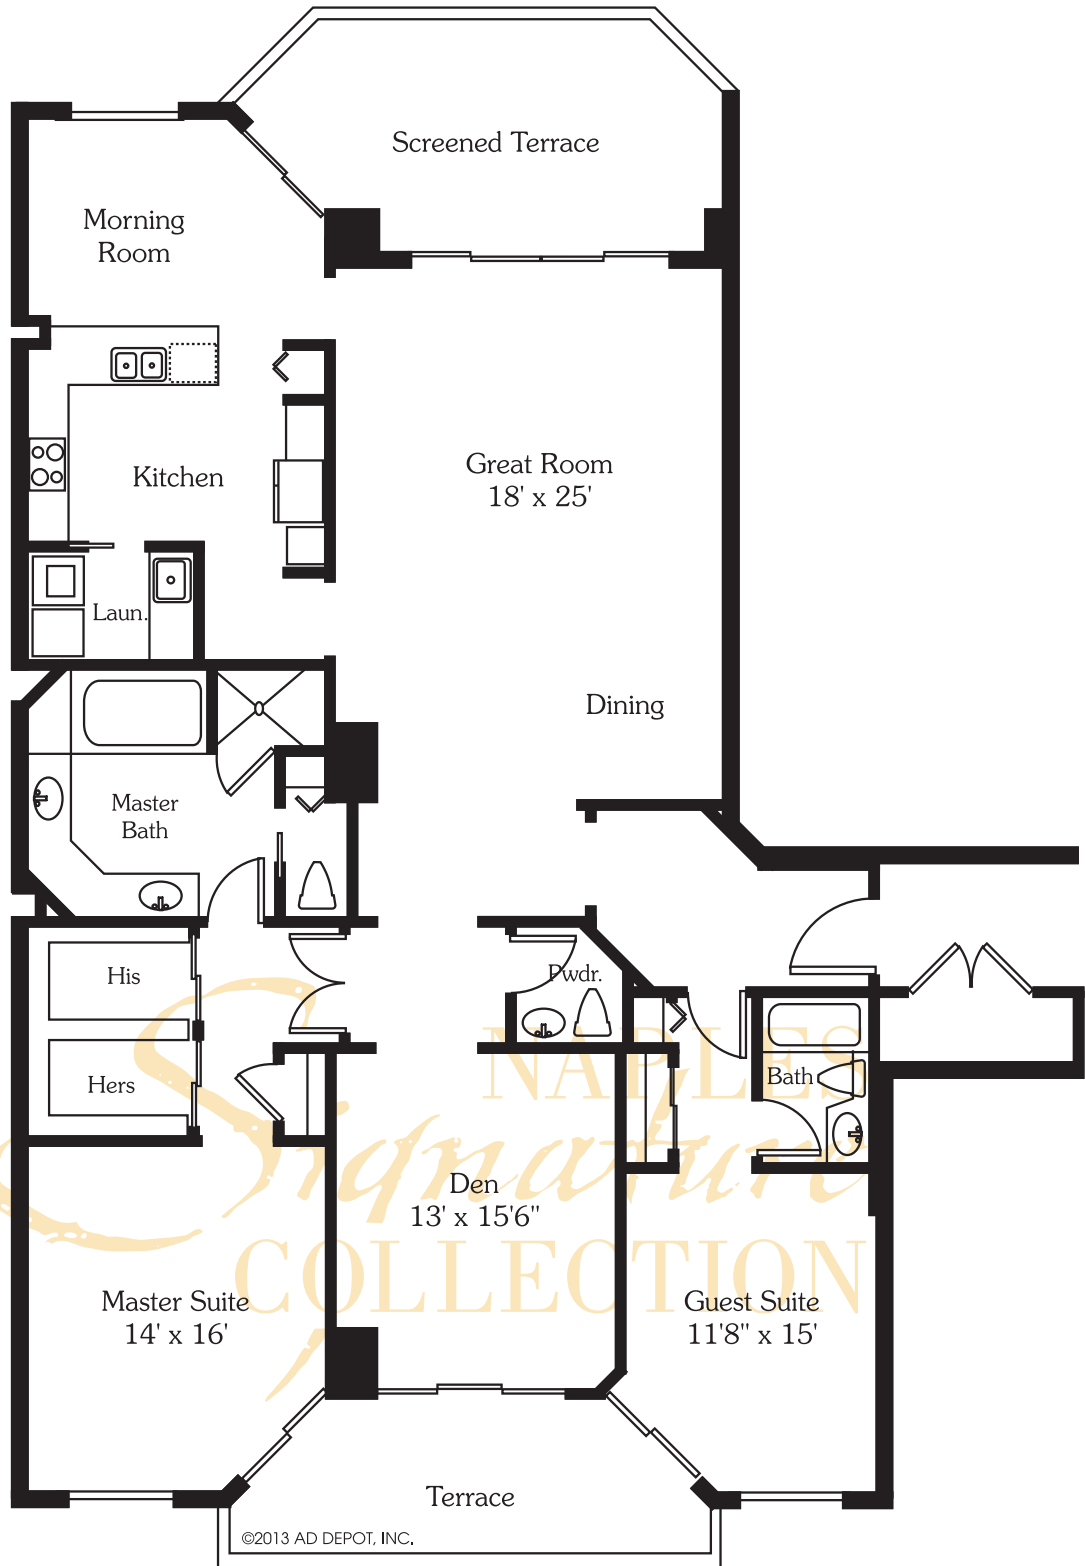

# MARBELLA - RESIDENCE 02

Living Area  
Total Area

1,725 SF  
2,000 SF

All dimensions and square footages are approximate.  
Information is deemed reliable but not guaranteed.

# MARBELLA - RESIDENCE 03

Living Area  
Total Area

2,135 SF  
2,500 SF

All dimensions and square footages are approximate.  
Information is deemed reliable but not guaranteed.

# MARBELLA - RESIDENCE 04

Living Area  
Total Area

2,135 SF  
2,500 SF

All dimensions and square footages are approximate.  
Information is deemed reliable but not guaranteed.

# MARBELLA - RESIDENCE 05

Living Area

1,725 SF

Total Area

2,000 SF

All dimensions and square footages are approximate.  
Information is deemed reliable but not guaranteed.