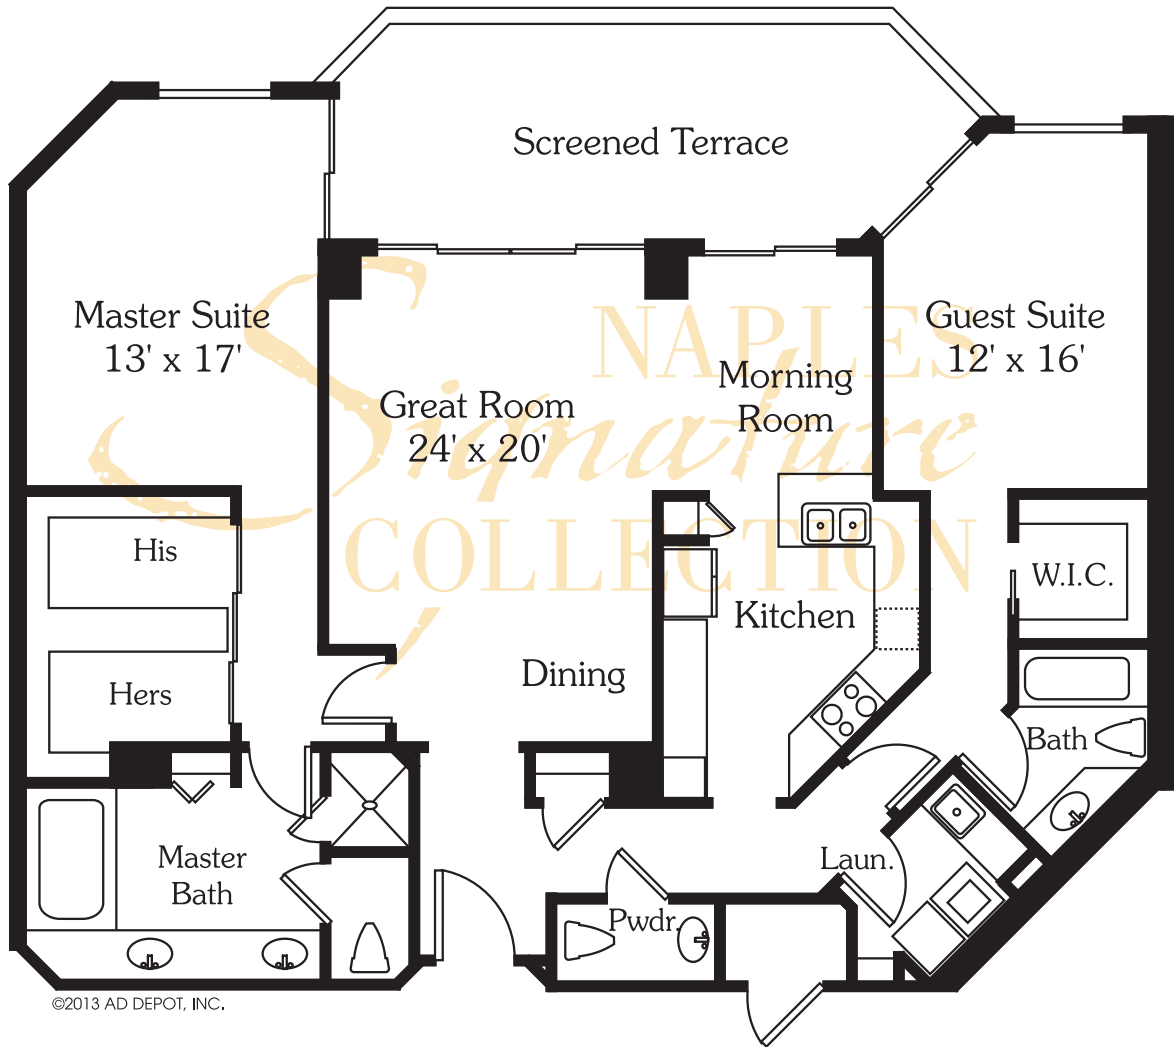

# MARBELLA - RESIDENCE 04

Living Area  
Total Area

2,135 SF  
2,500 SF

All dimensions and square footages are approximate.  
Information is deemed reliable but not guaranteed.

# MARBELLA - RESIDENCE 05

Living Area

1,725 SF

Total Area

2,000 SF

All dimensions and square footages are approximate.  
Information is deemed reliable but not guaranteed.