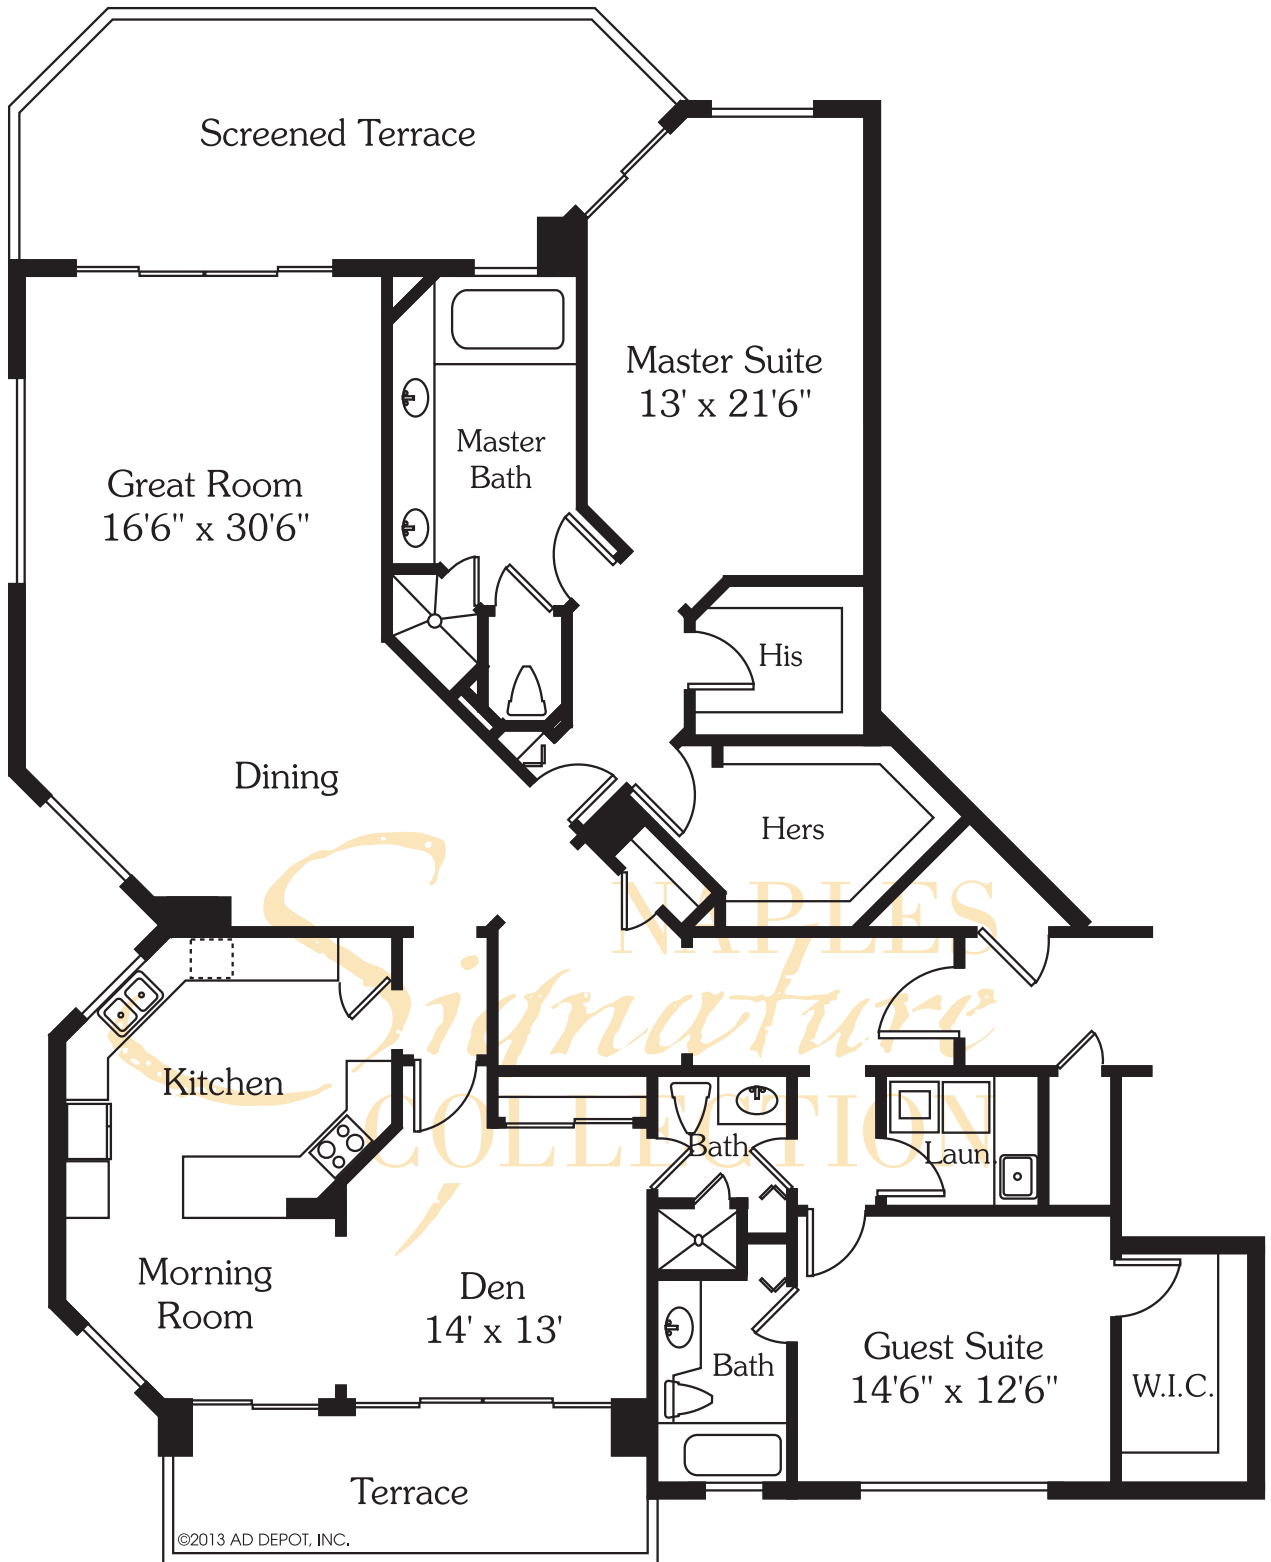

# MARBELLA - RESIDENCE 01

Living Area  
 Total Area

2,515 SF  
 3,045 SF

All dimensions and square footages are approximate.  
 Information is deemed reliable but not guaranteed.

# MARBELLA - RESIDENCE 02

Living Area  
Total Area

1,725 SF  
2,000 SF

All dimensions and square footages are approximate.  
Information is deemed reliable but not guaranteed.

# MARBELLA - RESIDENCE 03

Living Area  
Total Area

2,135 SF  
2,500 SF

All dimensions and square footages are approximate.  
Information is deemed reliable but not guaranteed.

# MARBELLA - RESIDENCE 04

Living Area  
Total Area

2,135 SF  
2,500 SF

All dimensions and square footages are approximate.  
Information is deemed reliable but not guaranteed.