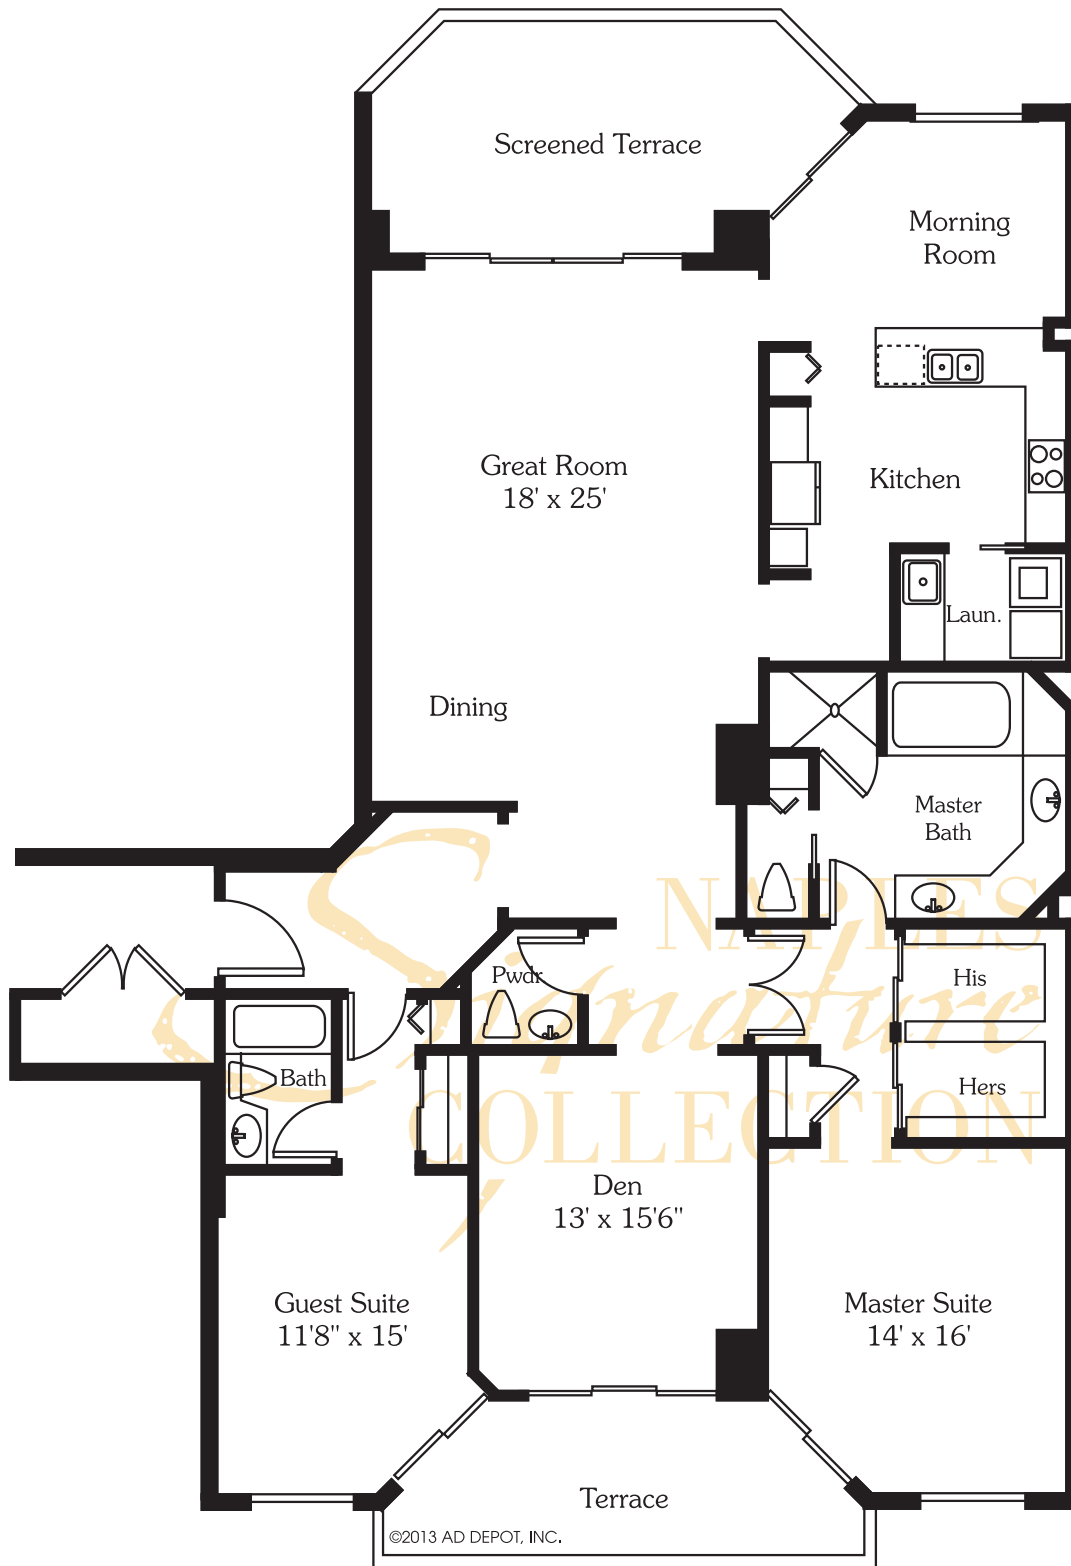

# MARBELLA - RESIDENCE 01

Living Area  
 Total Area

2,515 SF  
 3,045 SF

All dimensions and square footages are approximate.  
 Information is deemed reliable but not guaranteed.

# MARBELLA - RESIDENCE 02

Living Area  
Total Area

1,725 SF  
2,000 SF

All dimensions and square footages are approximate.  
Information is deemed reliable but not guaranteed.

# MARBELLA - RESIDENCE 03

Living Area  
Total Area

2,135 SF  
2,500 SF

All dimensions and square footages are approximate.  
Information is deemed reliable but not guaranteed.

# MARBELLA - RESIDENCE 04

Living Area  
Total Area

2,135 SF  
2,500 SF

All dimensions and square footages are approximate.  
Information is deemed reliable but not guaranteed.