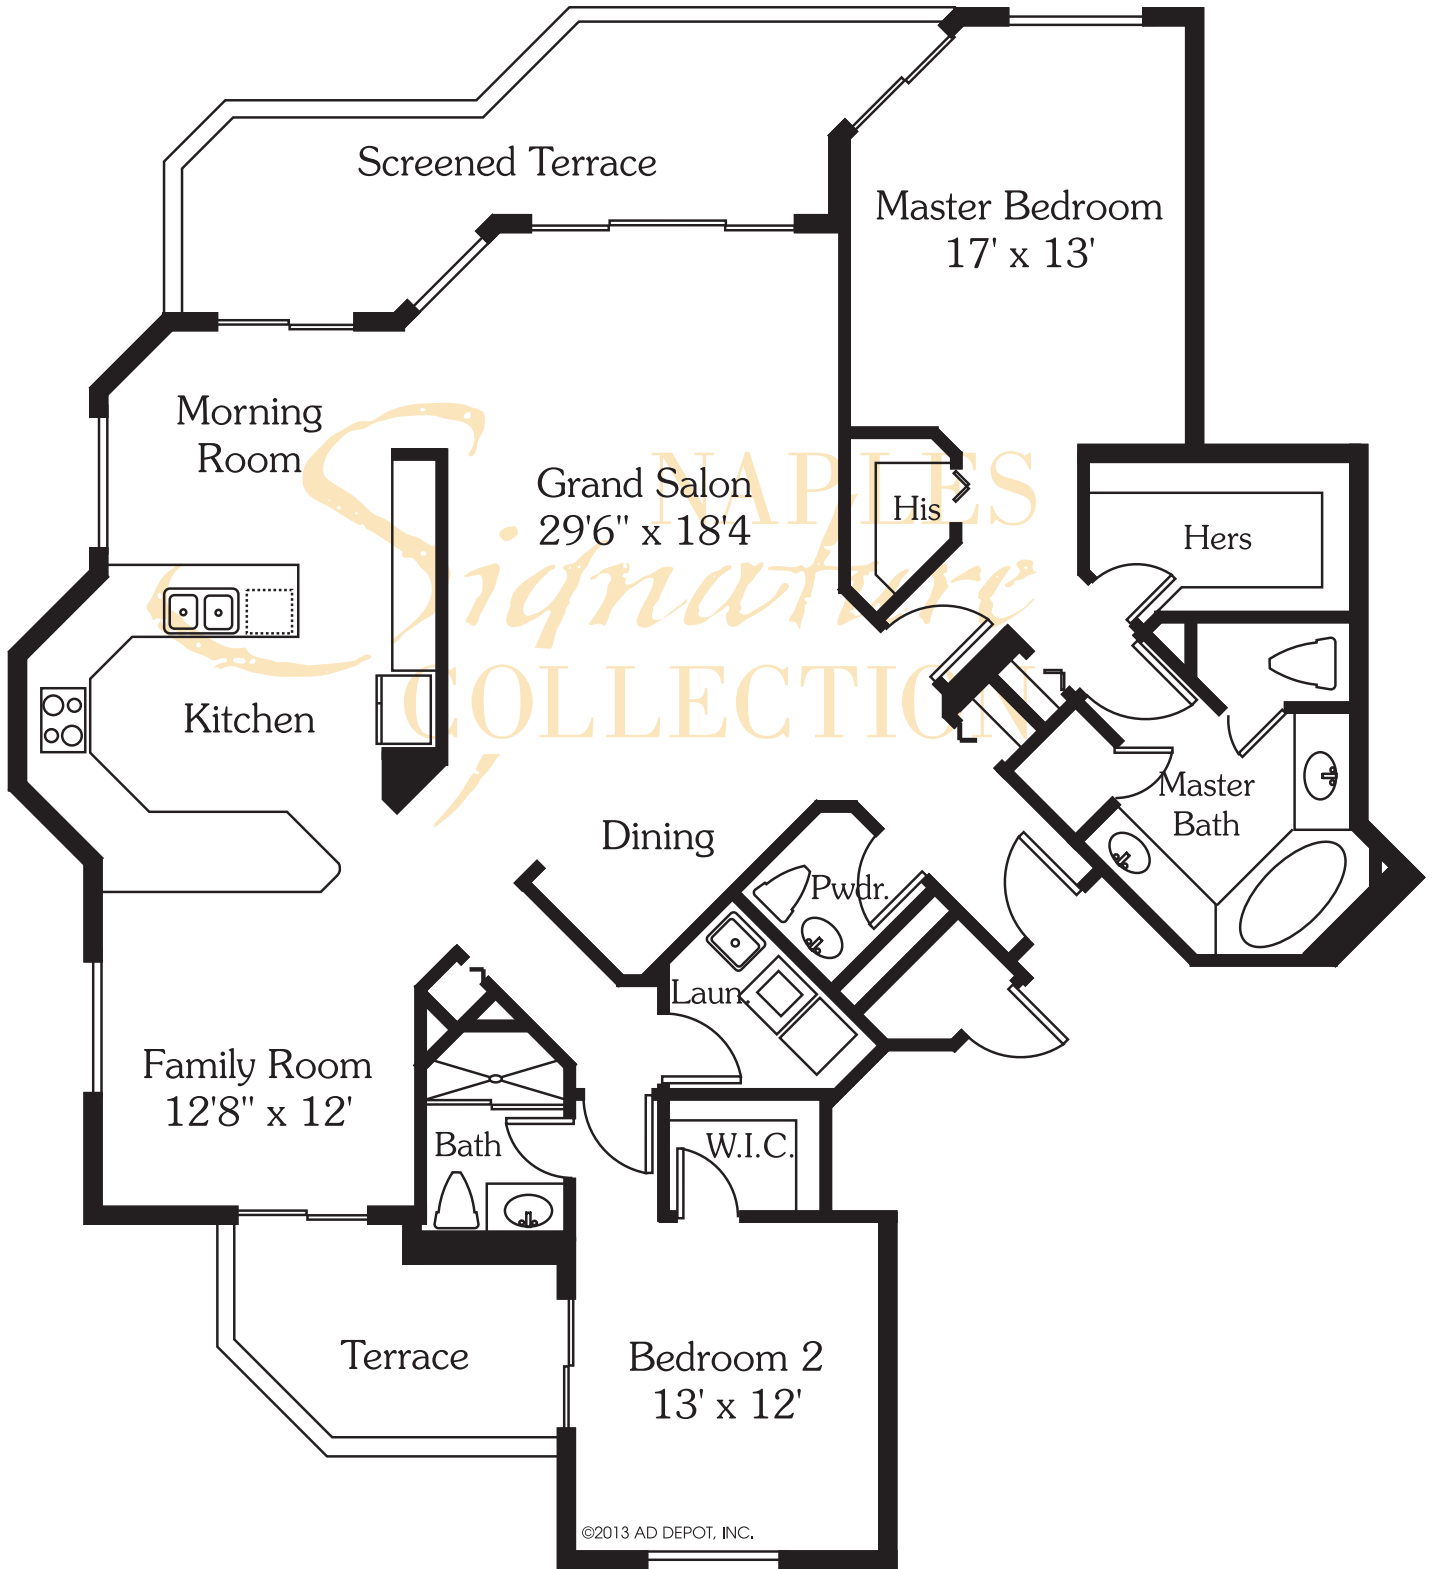

# CORONADO - RESIDENCE 01

Living Area  
Total Area

2,018 SF  
2,347 SF

All dimensions and square footages are approximate.  
Information is deemed reliable but not guaranteed.

# CORONADO - RESIDENCE 02

Living Area  
Total Area

1,818 SF  
2,066 SF

All dimensions and square footages are approximate.  
Information is deemed reliable but not guaranteed.

# CORONADO - RESIDENCE 03

Living Area 2,240 SF  
 Total Area 2,655 SF

All dimensions and square footages are approximate.  
 Information is deemed reliable but not guaranteed.

©2013 AD DEPOT, INC.

# CORONADO - RESIDENCE 05

©2013 AD DEPOT, INC.

Living Area  
Total Area

2,041 SF  
2,314 SF

All dimensions and square footages are approximate.  
Information is deemed reliable but not guaranteed.