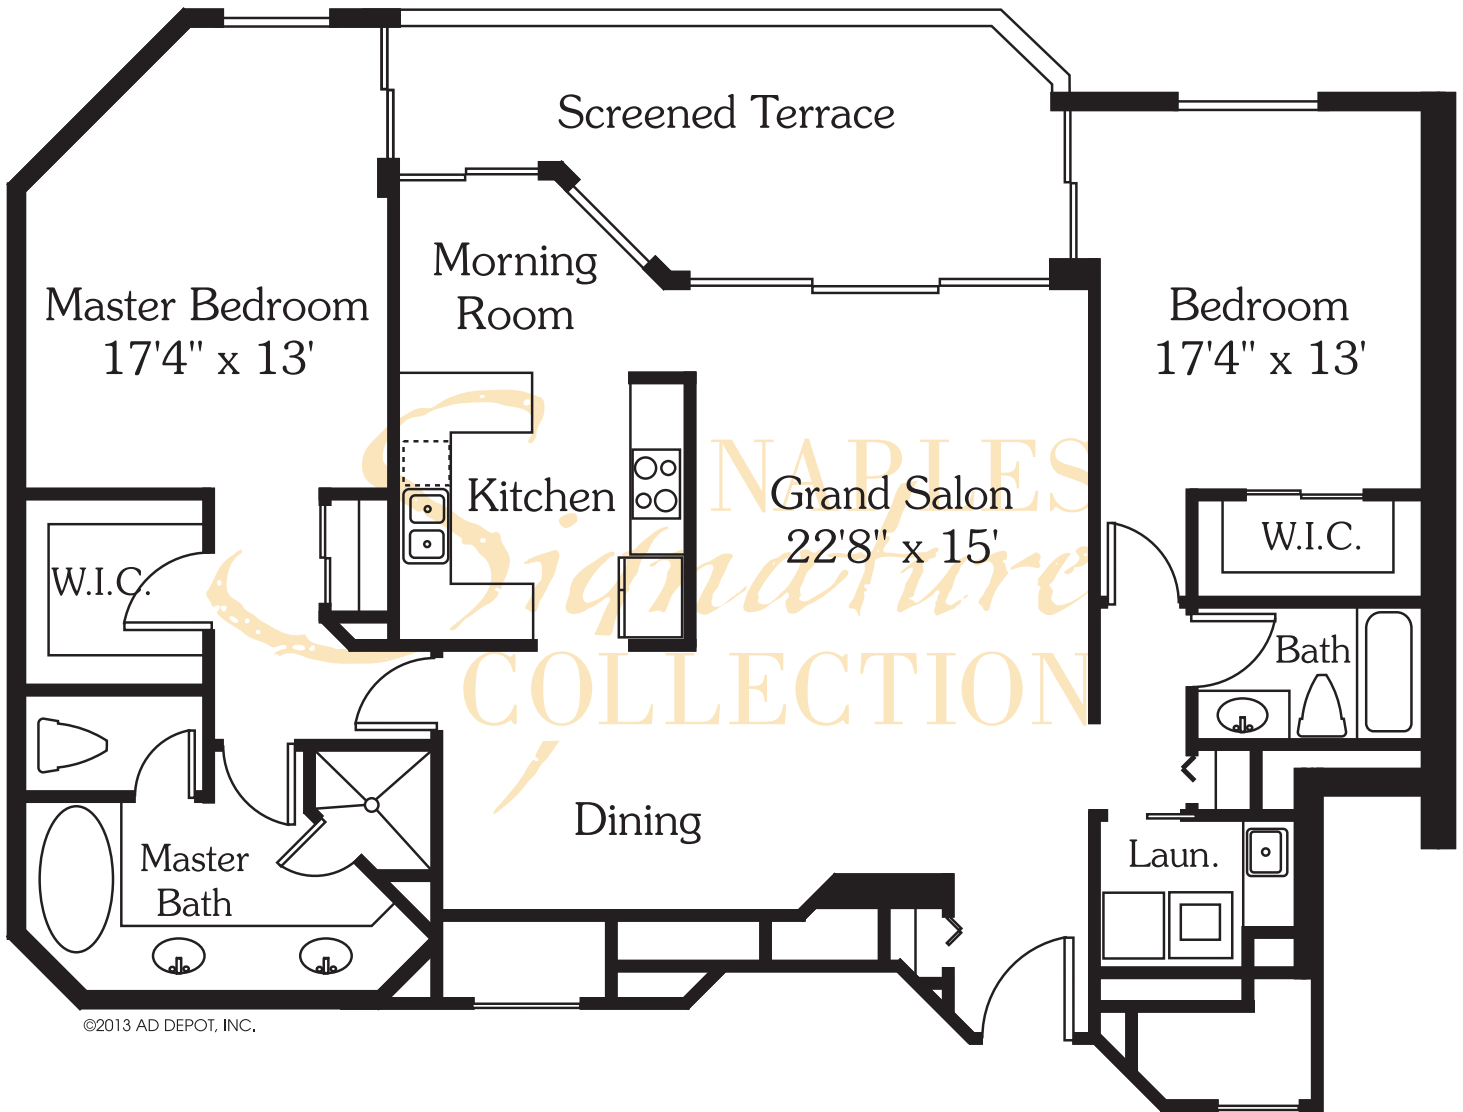

# CORONADO - RESIDENCE 02

Living Area  
Total Area

1,818 SF  
2,066 SF

All dimensions and square footages are approximate.  
Information is deemed reliable but not guaranteed.

# CORONADO - RESIDENCE 03

Living Area 2,240 SF  
 Total Area 2,655 SF

All dimensions and square footages are approximate.  
 Information is deemed reliable but not guaranteed.

©2013 AD DEPOT, INC.

# CORONADO - RESIDENCE 04

Living Area  
Total Area

1,601 SF  
1,809 SF

All dimensions and square footages are approximate.  
Information is deemed reliable but not guaranteed.

# CORONADO - RESIDENCE 05

©2013 AD DEPOT, INC.

Living Area  
Total Area

2,041 SF  
2,314 SF

All dimensions and square footages are approximate.  
Information is deemed reliable but not guaranteed.