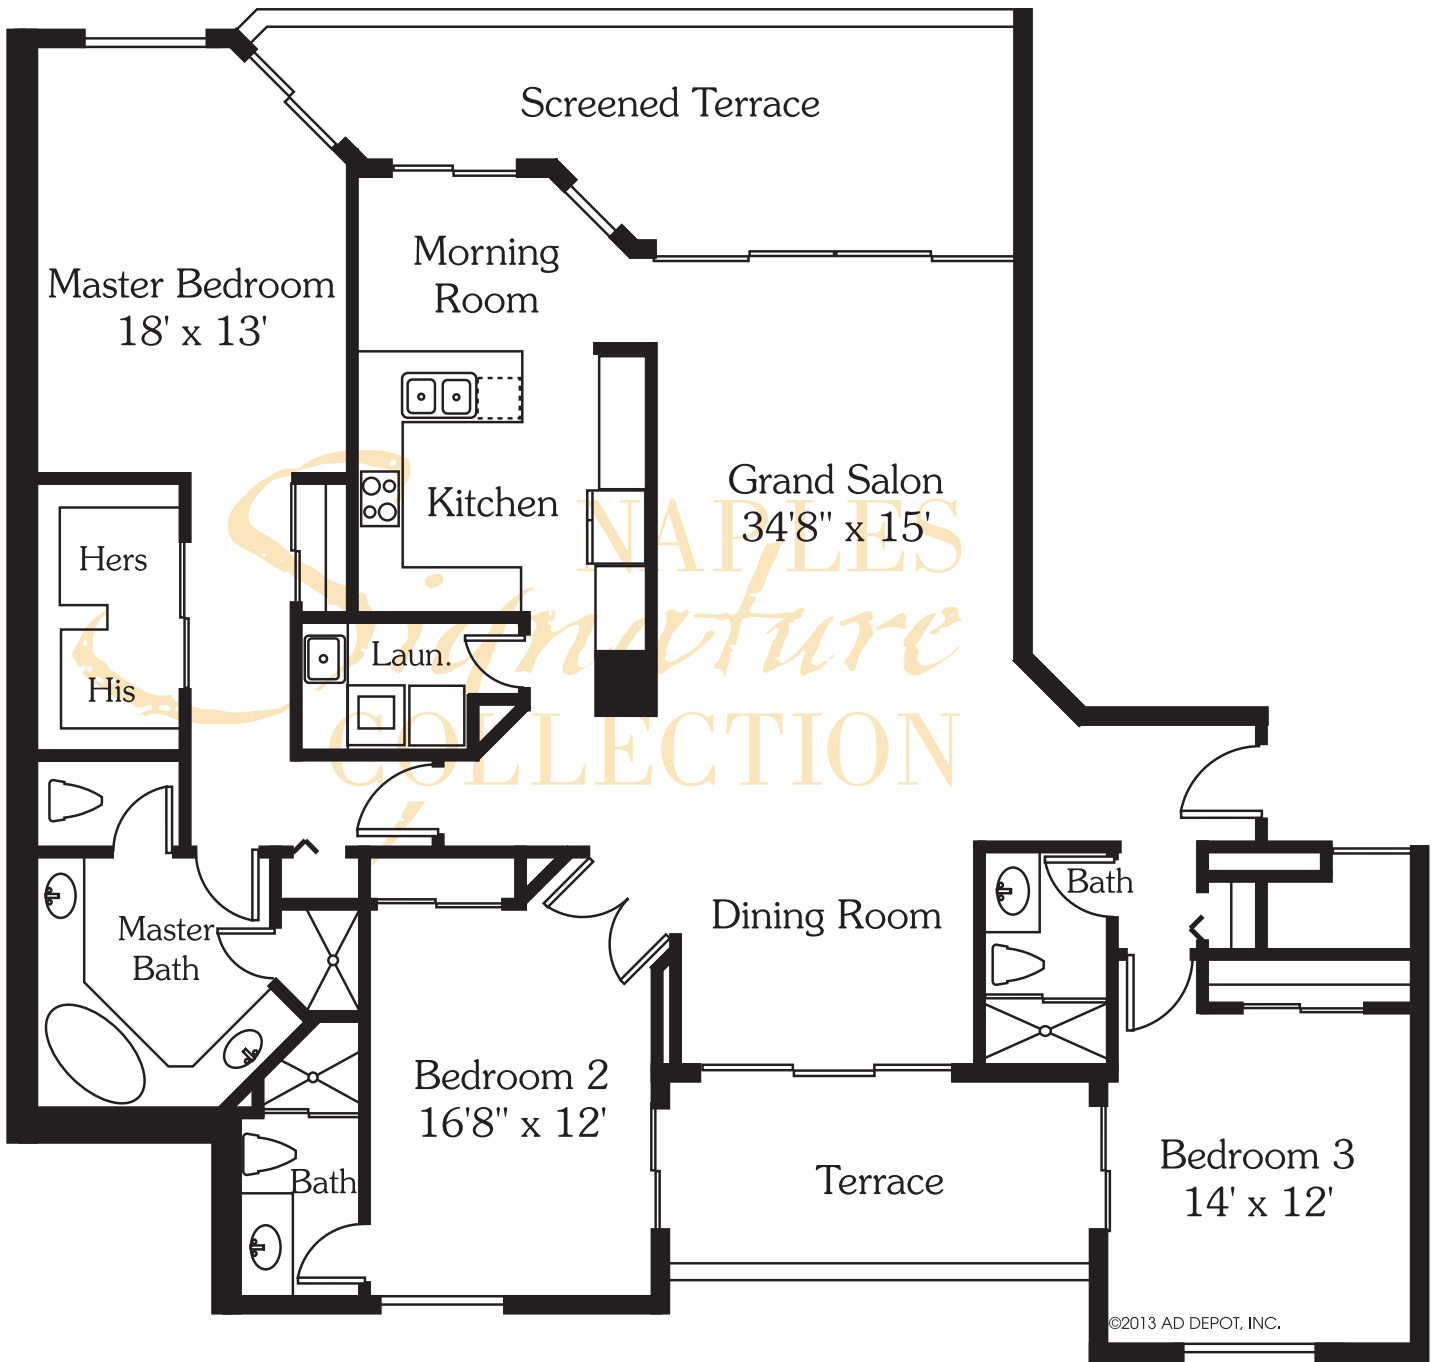

# CORONADO - RESIDENCE 01

Living Area  
Total Area

2,018 SF  
2,347 SF

All dimensions and square footages are approximate.  
Information is deemed reliable but not guaranteed.

# CORONADO - RESIDENCE 02

Living Area  
Total Area

1,818 SF  
2,066 SF

All dimensions and square footages are approximate.  
Information is deemed reliable but not guaranteed.

# CORONADO - RESIDENCE 03

Living Area 2,240 SF  
 Total Area 2,655 SF

All dimensions and square footages are approximate.  
 Information is deemed reliable but not guaranteed.

©2013 AD DEPOT, INC.

# CORONADO - RESIDENCE 04

Living Area  
Total Area

1,601 SF  
1,809 SF

All dimensions and square footages are approximate.  
Information is deemed reliable but not guaranteed.