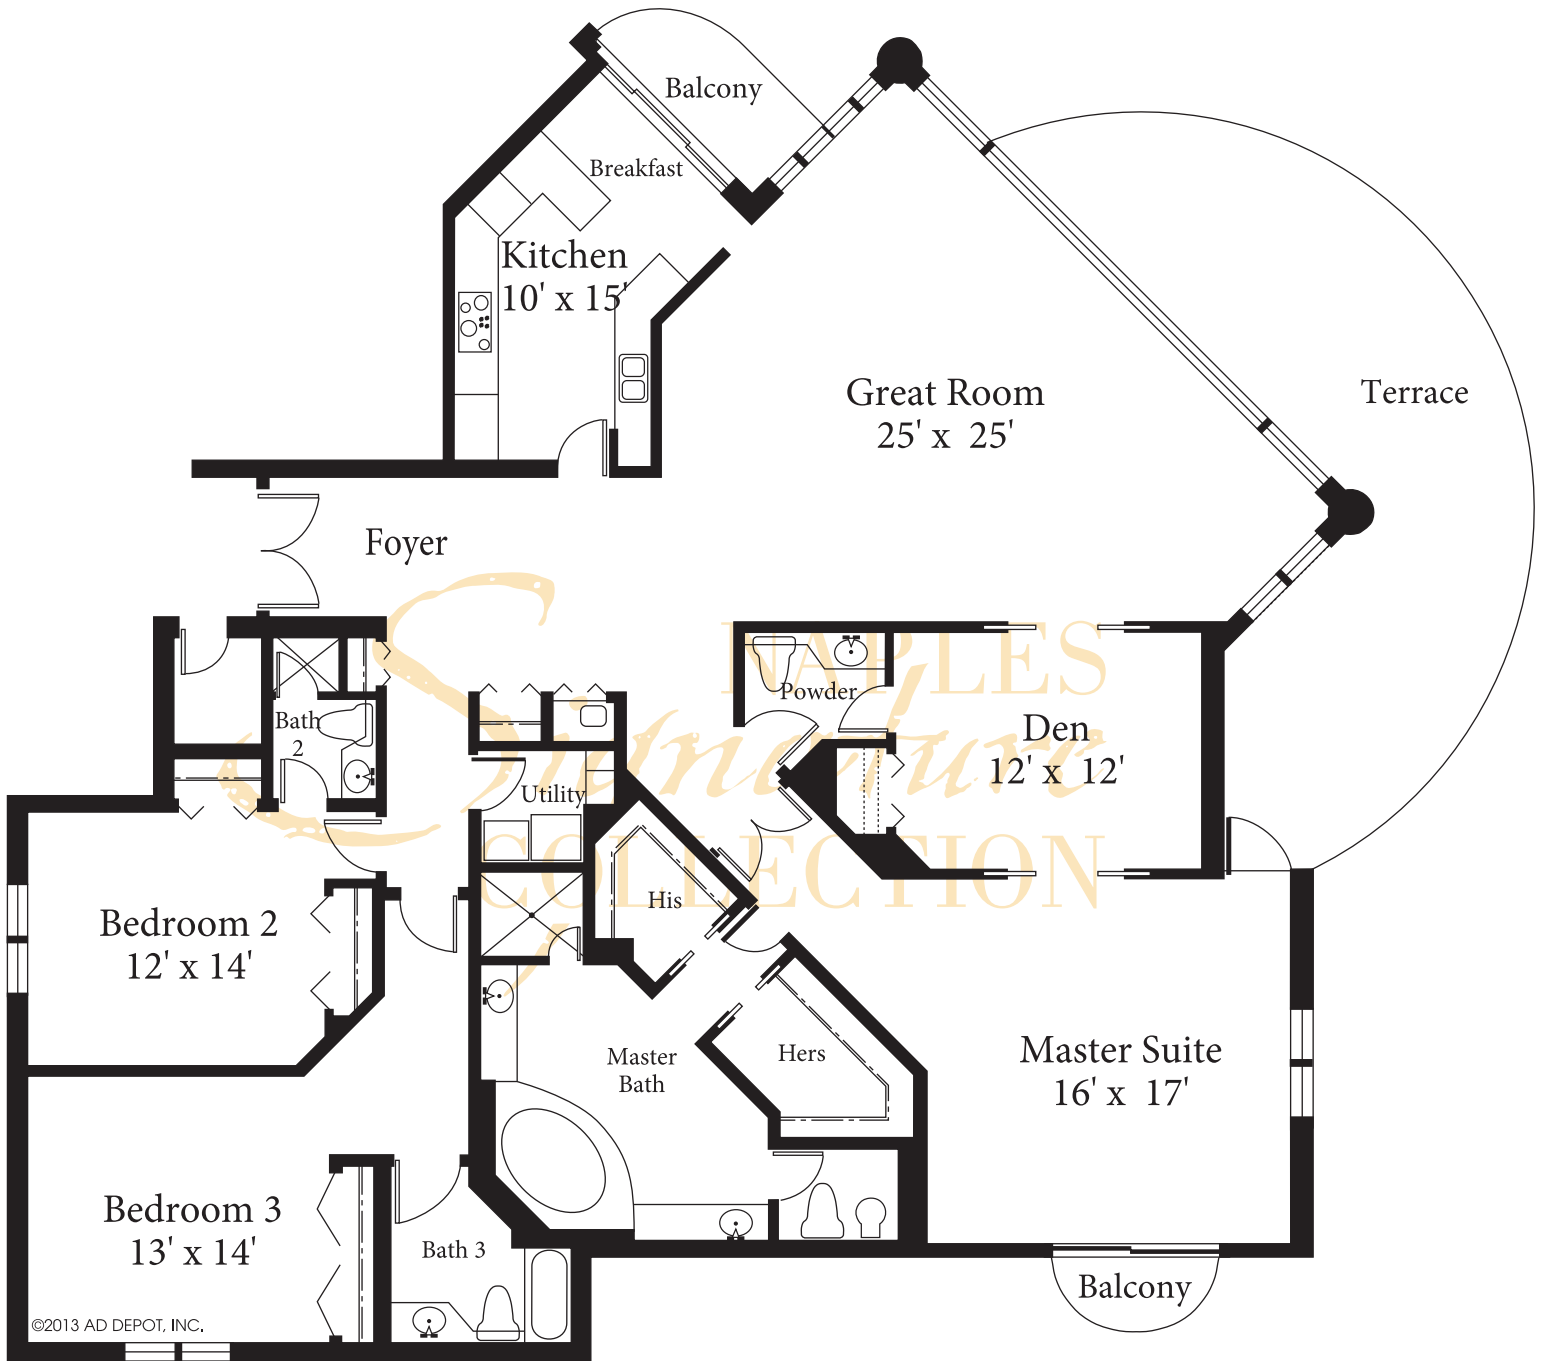

CONTESSA - RESIDENCE 01

Living Area 3,027 SF
 Total Area 3,526 SF

All dimensions and square footages are approximate. Information is deemed reliable but not guaranteed.

CONTESSA - RESIDENCE 02

Living Area

2,125 SF

Total Area

2,541 SF

All dimensions and square footages are approximate.
Information is deemed reliable but not guaranteed.

CONTESSA - RESIDENCE 03

©2013 AD DEPOT, INC.

Living Area 2,297 SF
 Total Area 2,690 SF

All dimensions and square footages are approximate. Information is deemed reliable but not guaranteed.

CONTESSA - RESIDENCE 04

©2013 AD DEPOT, INC.

Living Area 2,626 SF
 Total Area 3,219 SF

All dimensions and square footages are approximate. Information is deemed reliable but not guaranteed.