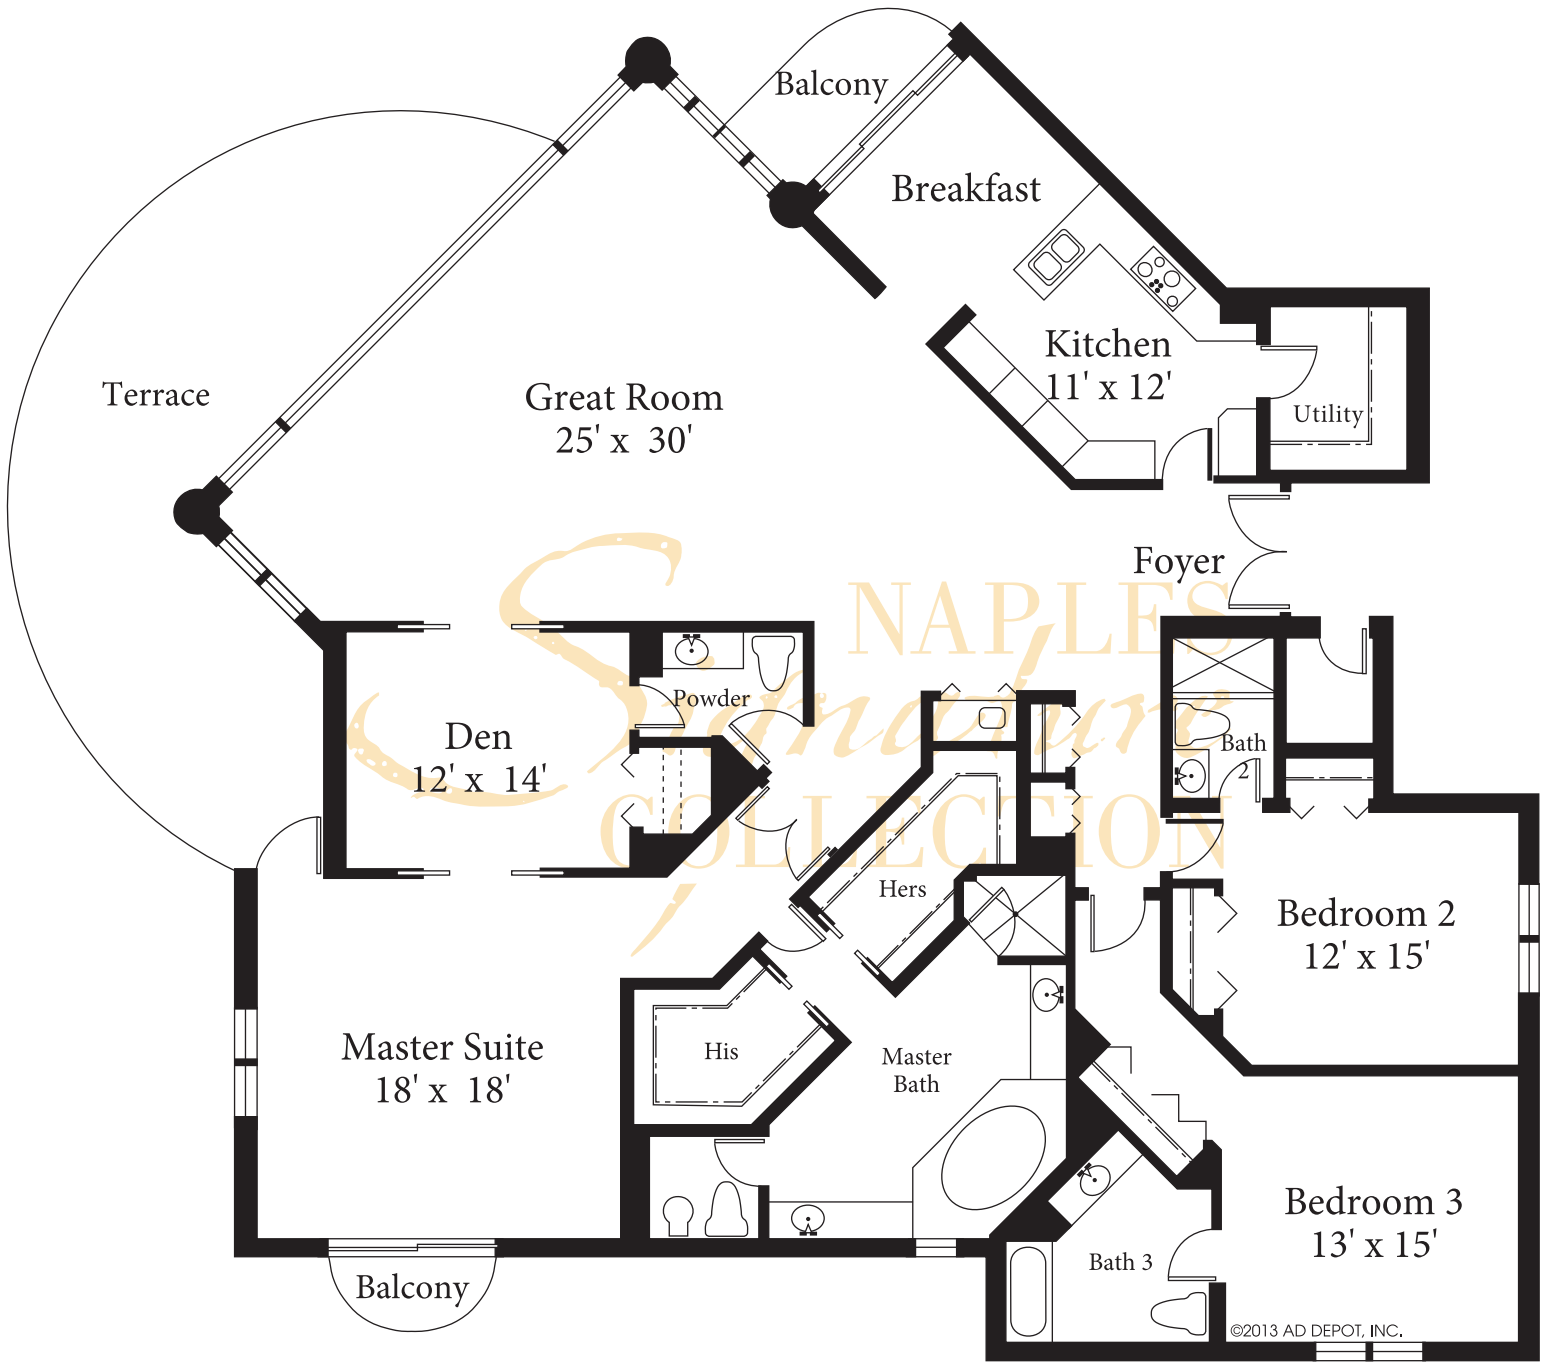

CONTESSA - RESIDENCE 01

Living Area 3,027 SF
 Total Area 3,526 SF

All dimensions and square footages are approximate. Information is deemed reliable but not guaranteed.

CONTESSA - RESIDENCE 02

Living Area

2,125 SF

Total Area

2,541 SF

All dimensions and square footages are approximate.
Information is deemed reliable but not guaranteed.

CONTESSA - RESIDENCE 03

©2013 AD DEPOT, INC.

Living Area 2,297 SF
 Total Area 2,690 SF

All dimensions and square footages are approximate. Information is deemed reliable but not guaranteed.

CONTESSA - RESIDENCE 04

©2013 AD DEPOT, INC.

Living Area 2,626 SF
 Total Area 3,219 SF

All dimensions and square footages are approximate. Information is deemed reliable but not guaranteed.