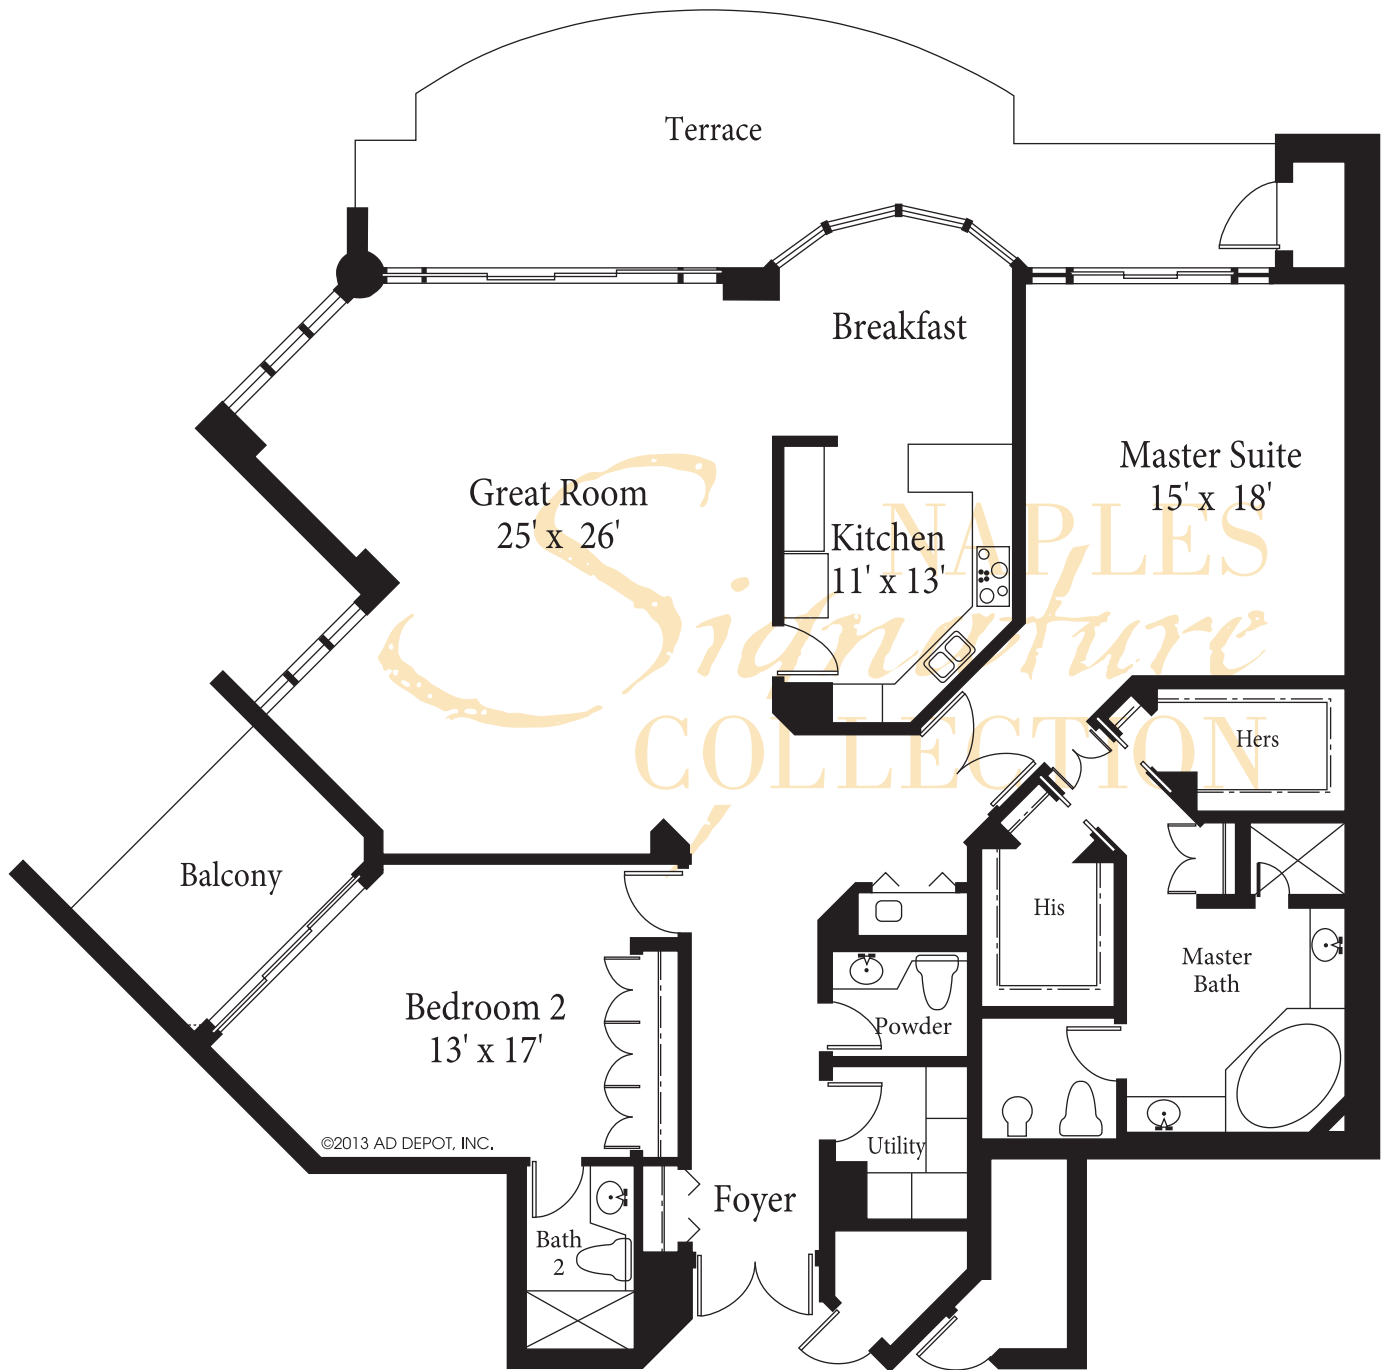

CONTESSA - RESIDENCE 01

Living Area 3,027 SF
 Total Area 3,526 SF

All dimensions and square footages are approximate. Information is deemed reliable but not guaranteed.

CONTESSA - RESIDENCE 02

Living Area

2,125 SF

Total Area

2,541 SF

All dimensions and square footages are approximate.
Information is deemed reliable but not guaranteed.

CONTESSA - RESIDENCE 03

©2013 AD DEPOT, INC.

Living Area 2,297 SF
 Total Area 2,690 SF

All dimensions and square footages are approximate. Information is deemed reliable but not guaranteed.

CONTESSA - RESIDENCE 04

©2013 AD DEPOT, INC.

Living Area 2,626 SF
 Total Area 3,219 SF

All dimensions and square footages are approximate. Information is deemed reliable but not guaranteed.