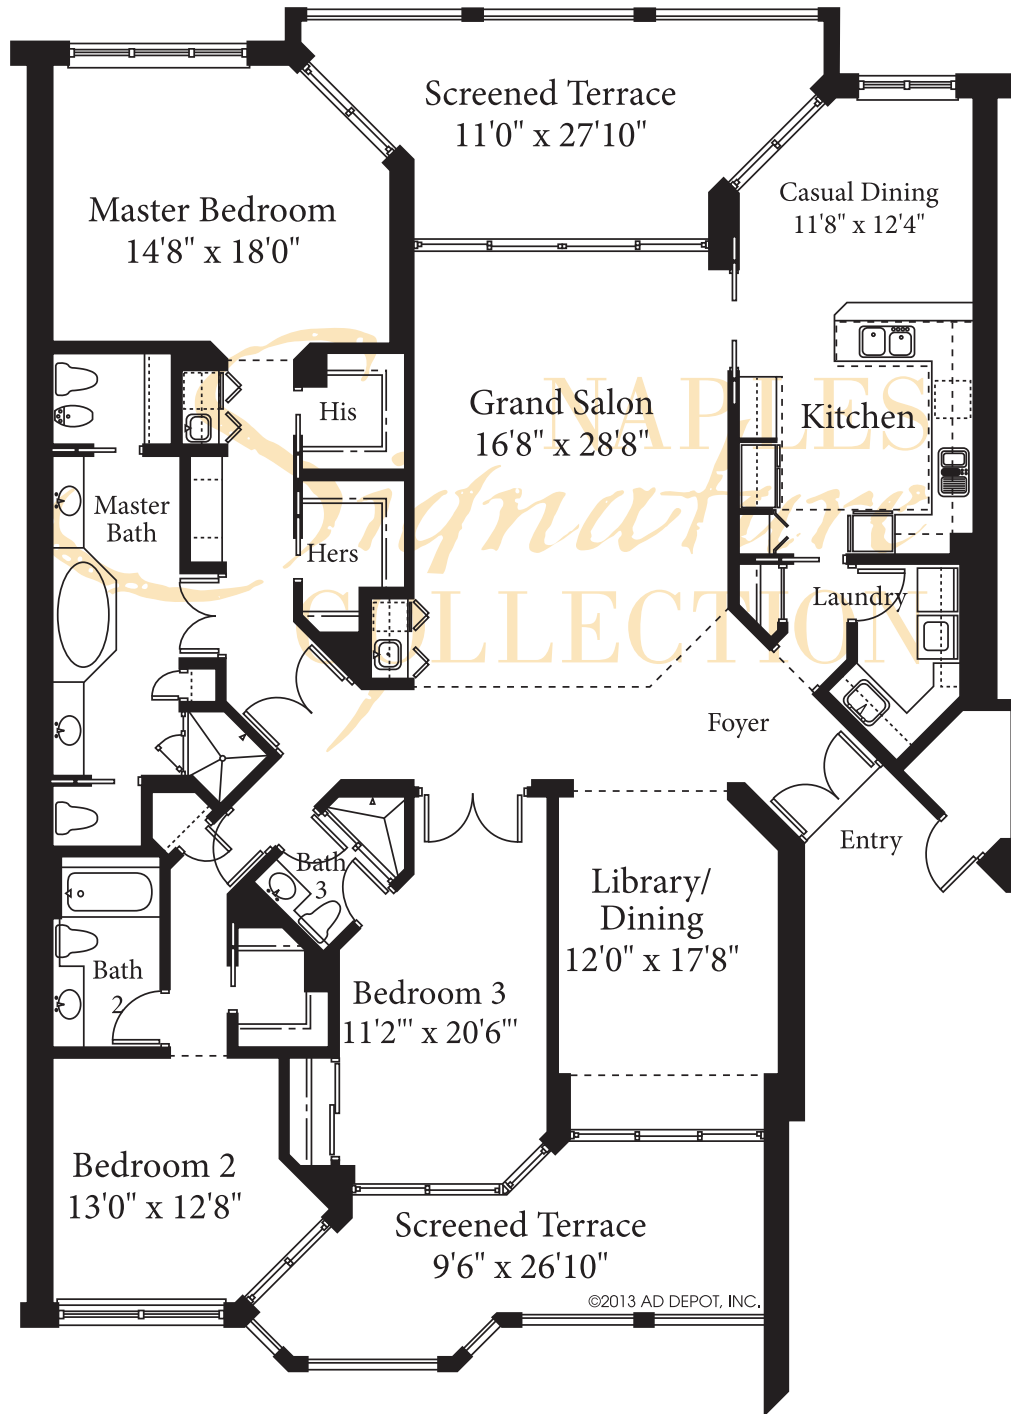

CARLYSLE - RESIDENCE 01

Living Area	3,274 SF
Total Area	4,035 SF

All dimensions and square footages are approximate. Information is deemed reliable but not guaranteed.

CARLYSLE - RESIDENCE 02

Living Area 2,604 SF
Total Area 3,119 SF

All dimensions and square footages are approximate.
Information is deemed reliable but not guaranteed.

CARLYSLE - RESIDENCE 03

Living Area

2,604 SF

Total Area

3,119 SF

All dimensions and square footages are approximate. Information is deemed reliable but not guaranteed.

CARLYSLE - RESIDENCE 04

Living Area
Total Area

3,274 SF
4,035 SF

All dimensions and square footages are approximate.
 Information is deemed reliable but not guaranteed.

©2013 AD DEPOT, INC.