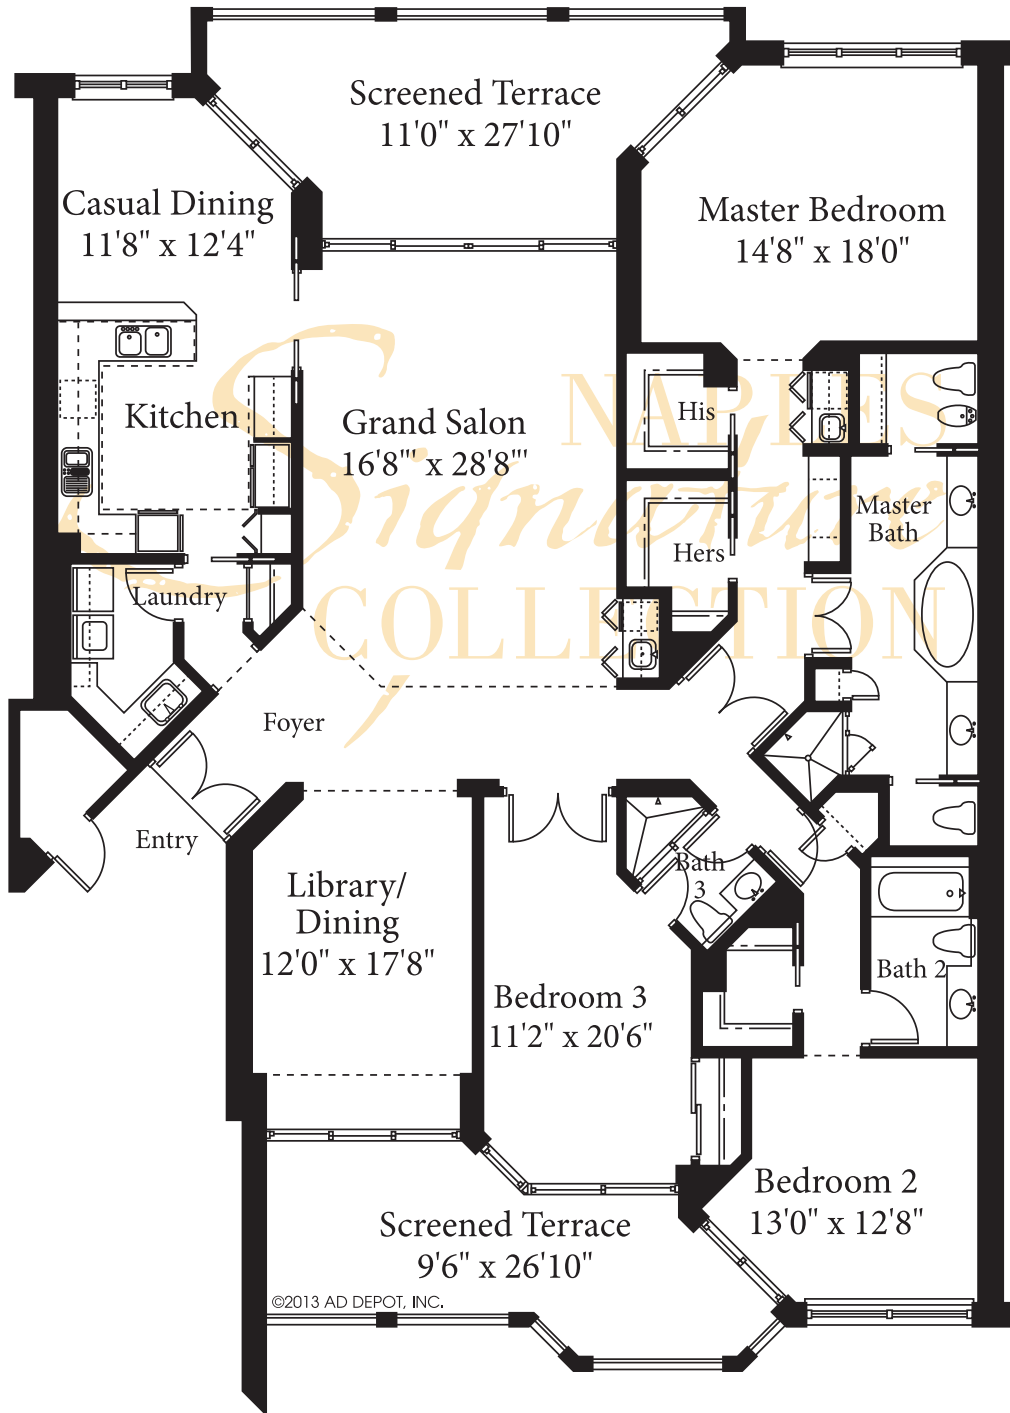

CARLYSLE - RESIDENCE 01

Living Area	3,274 SF
Total Area	4,035 SF

All dimensions and square footages are approximate. Information is deemed reliable but not guaranteed.

CARLYSLE - RESIDENCE 02

Living Area 2,604 SF
Total Area 3,119 SF

All dimensions and square footages are approximate.
Information is deemed reliable but not guaranteed.

CARLYSLE - RESIDENCE 03

Living Area

2,604 SF

Total Area

3,119 SF

All dimensions and square footages are approximate. Information is deemed reliable but not guaranteed.

CARLYSLE - RESIDENCE 04

Living Area
Total Area

3,274 SF
4,035 SF

All dimensions and square footages are approximate.
 Information is deemed reliable but not guaranteed.

©2013 AD DEPOT, INC.