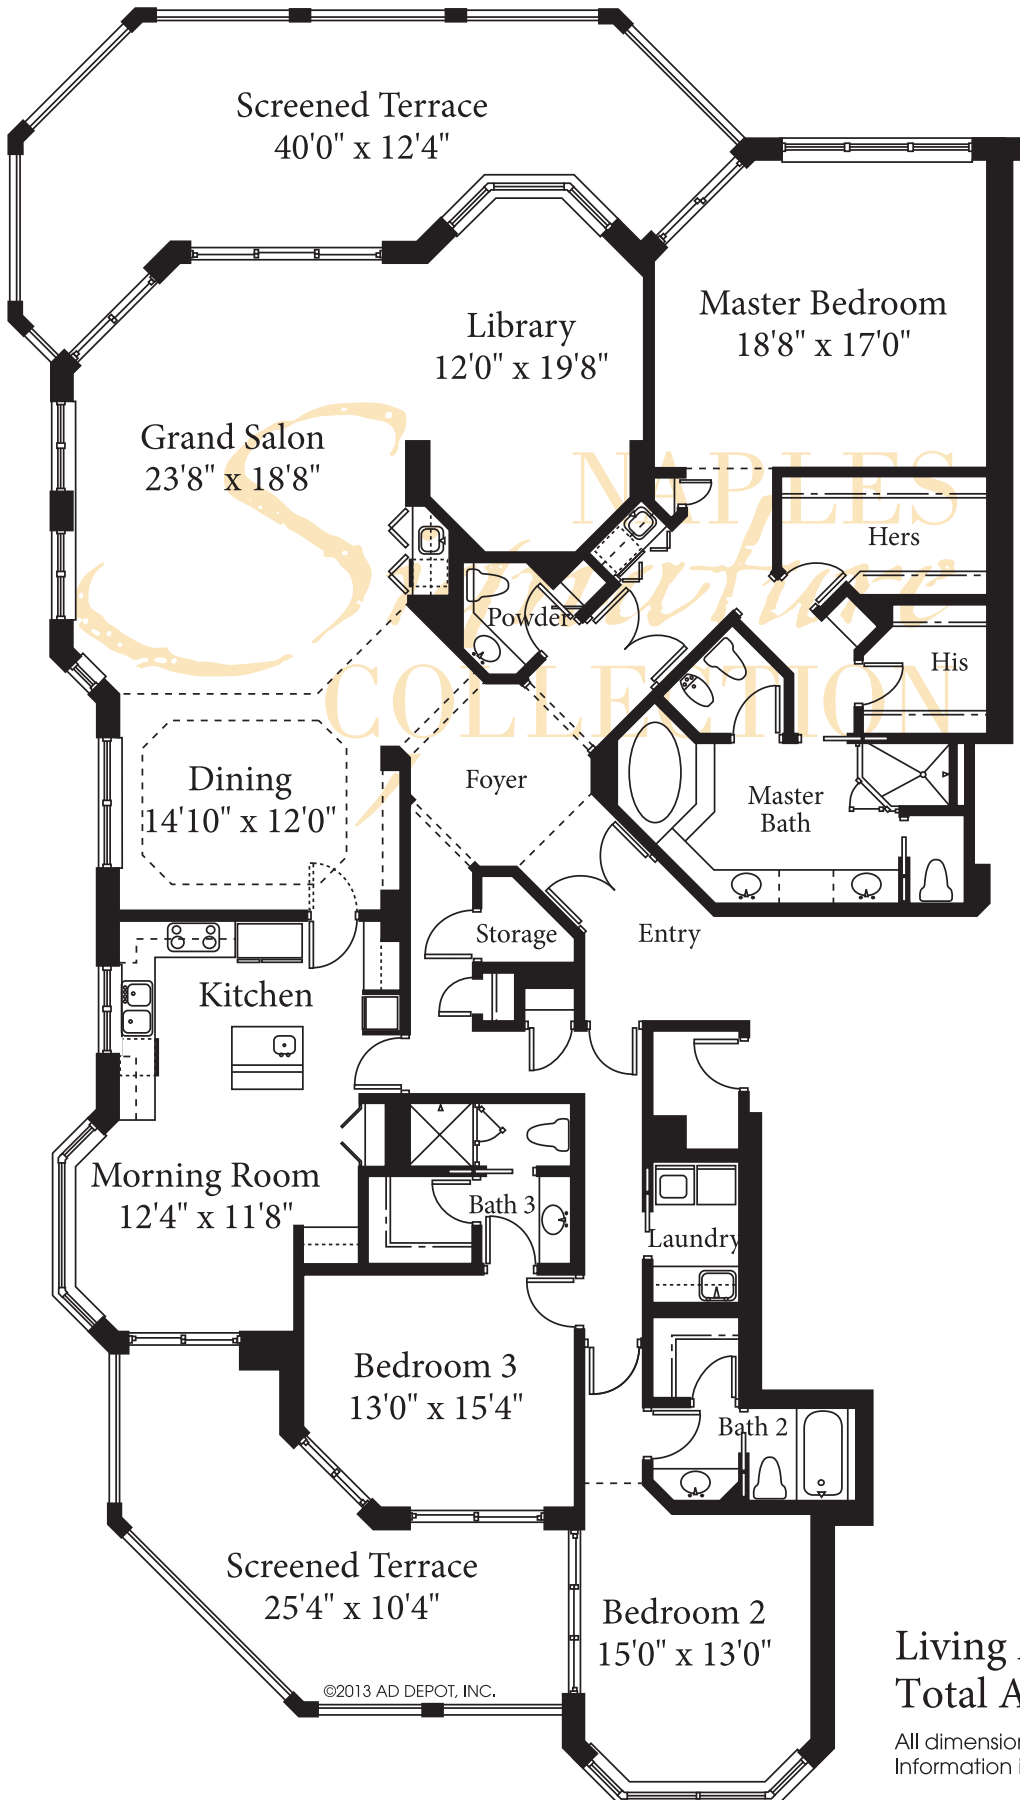

CARLYSLE - RESIDENCE 01

Living Area	3,274 SF
Total Area	4,035 SF

All dimensions and square footages are approximate. Information is deemed reliable but not guaranteed.

CARLYSLE - RESIDENCE 02

Living Area 2,604 SF
Total Area 3,119 SF

All dimensions and square footages are approximate.
Information is deemed reliable but not guaranteed.

CARLYSLE - RESIDENCE 03

Living Area

2,604 SF

Total Area

3,119 SF

All dimensions and square footages are approximate. Information is deemed reliable but not guaranteed.

CARLYSLE - RESIDENCE 04

Living Area
Total Area

3,274 SF
4,035 SF

All dimensions and square footages are approximate.
 Information is deemed reliable but not guaranteed.

©2013 AD DEPOT, INC.