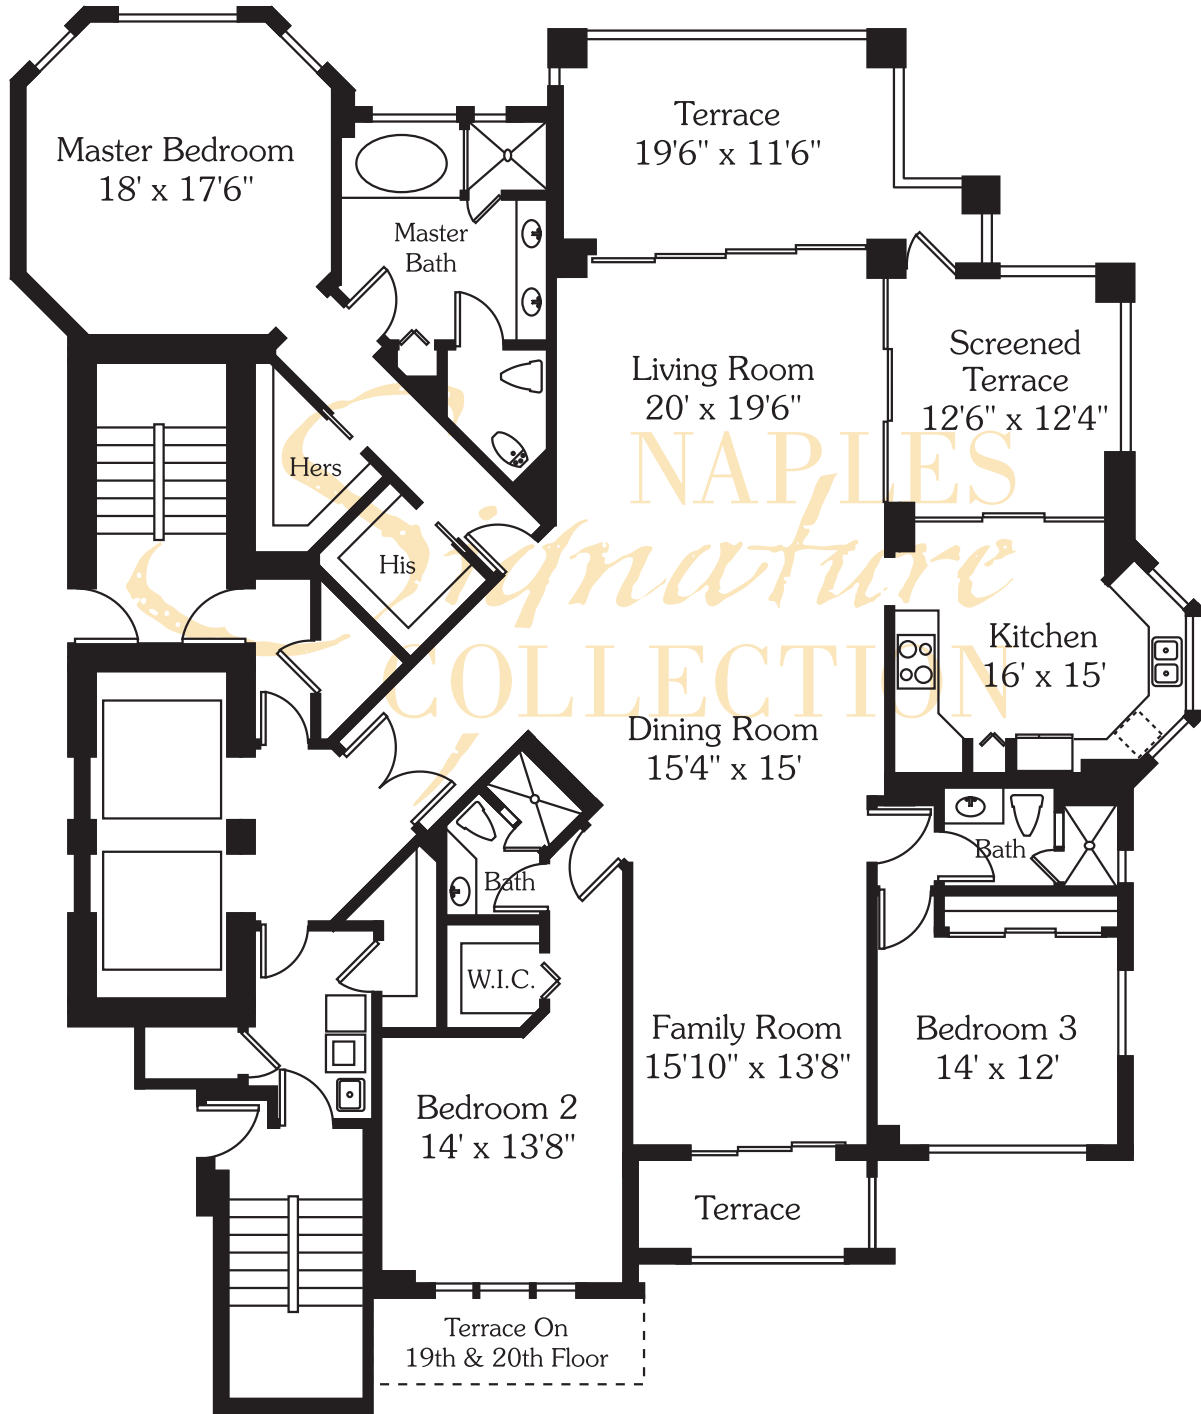

CAP FERRAT - RESIDENCE 01

Living Area
Total Area

3,275 SF
3,800 SF

All dimensions and square footages are approximate.
Information is deemed reliable but not guaranteed.

CAP FERRAT - RESIDENCE 02

©2013 AD DEPOT, INC.

Living Area 2,225 SF
 Total Area 2,665 SF

All dimensions and square footages are approximate. Information is deemed reliable but not guaranteed.

CAP FERRAT - RESIDENCE 03

CAP FERRAT - RESIDENCE 04

Living Area 3,650 SF
 Total Area 4,500 SF

All dimensions and square footages are approximate.
 Information is deemed reliable but not guaranteed.

CAP FERRAT - RESIDENCE 05

©2013 AD DEPOT, INC.

Living Area 2,700 SF
 Total Area 3,150 SF

All dimensions and square footages are approximate. Information is deemed reliable but not guaranteed.

CAP FERRAT - RESIDENCE 06

©2013 AD DEPOT, INC.

Living Area	3,050 SF
Total Area	3,570 SF

All dimensions and square footages are approximate. Information is deemed reliable but not guaranteed.