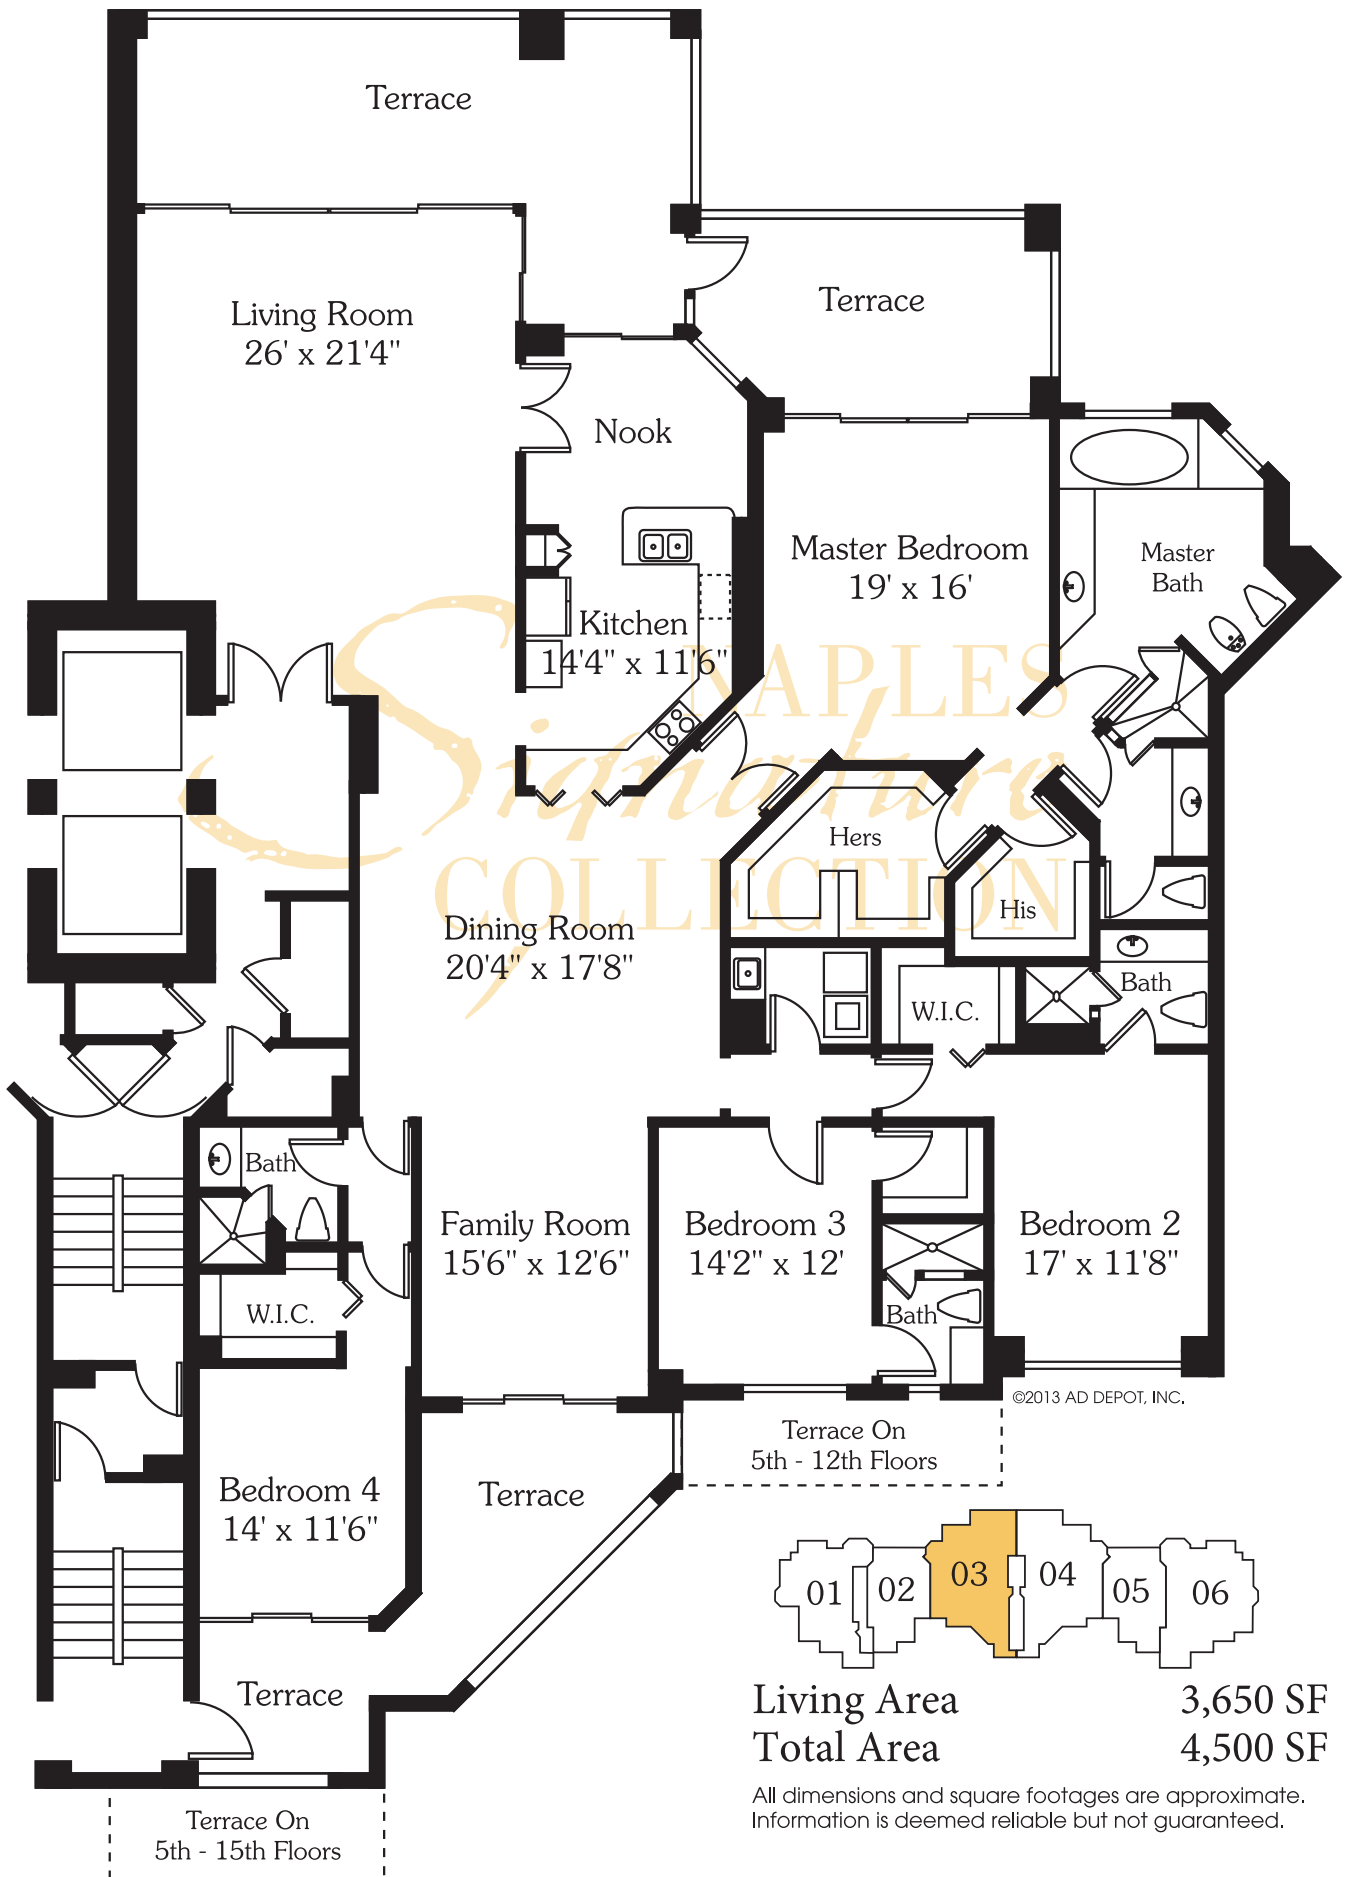

CAP FERRAT - RESIDENCE 01

Living Area
Total Area

3,275 SF
3,800 SF

All dimensions and square footages are approximate.
Information is deemed reliable but not guaranteed.

CAP FERRAT - RESIDENCE 02

©2013 AD DEPOT, INC.

Living Area 2,225 SF
 Total Area 2,665 SF

All dimensions and square footages are approximate. Information is deemed reliable but not guaranteed.

CAP FERRAT - RESIDENCE 03

CAP FERRAT - RESIDENCE 04

Living Area 3,650 SF
 Total Area 4,500 SF

All dimensions and square footages are approximate.
 Information is deemed reliable but not guaranteed.

CAP FERRAT - RESIDENCE 05

©2013 AD DEPOT, INC.

Living Area 2,700 SF
 Total Area 3,150 SF

All dimensions and square footages are approximate. Information is deemed reliable but not guaranteed.

CAP FERRAT - RESIDENCE 06

©2013 AD DEPOT, INC.

Living Area	3,050 SF
Total Area	3,570 SF

All dimensions and square footages are approximate. Information is deemed reliable but not guaranteed.