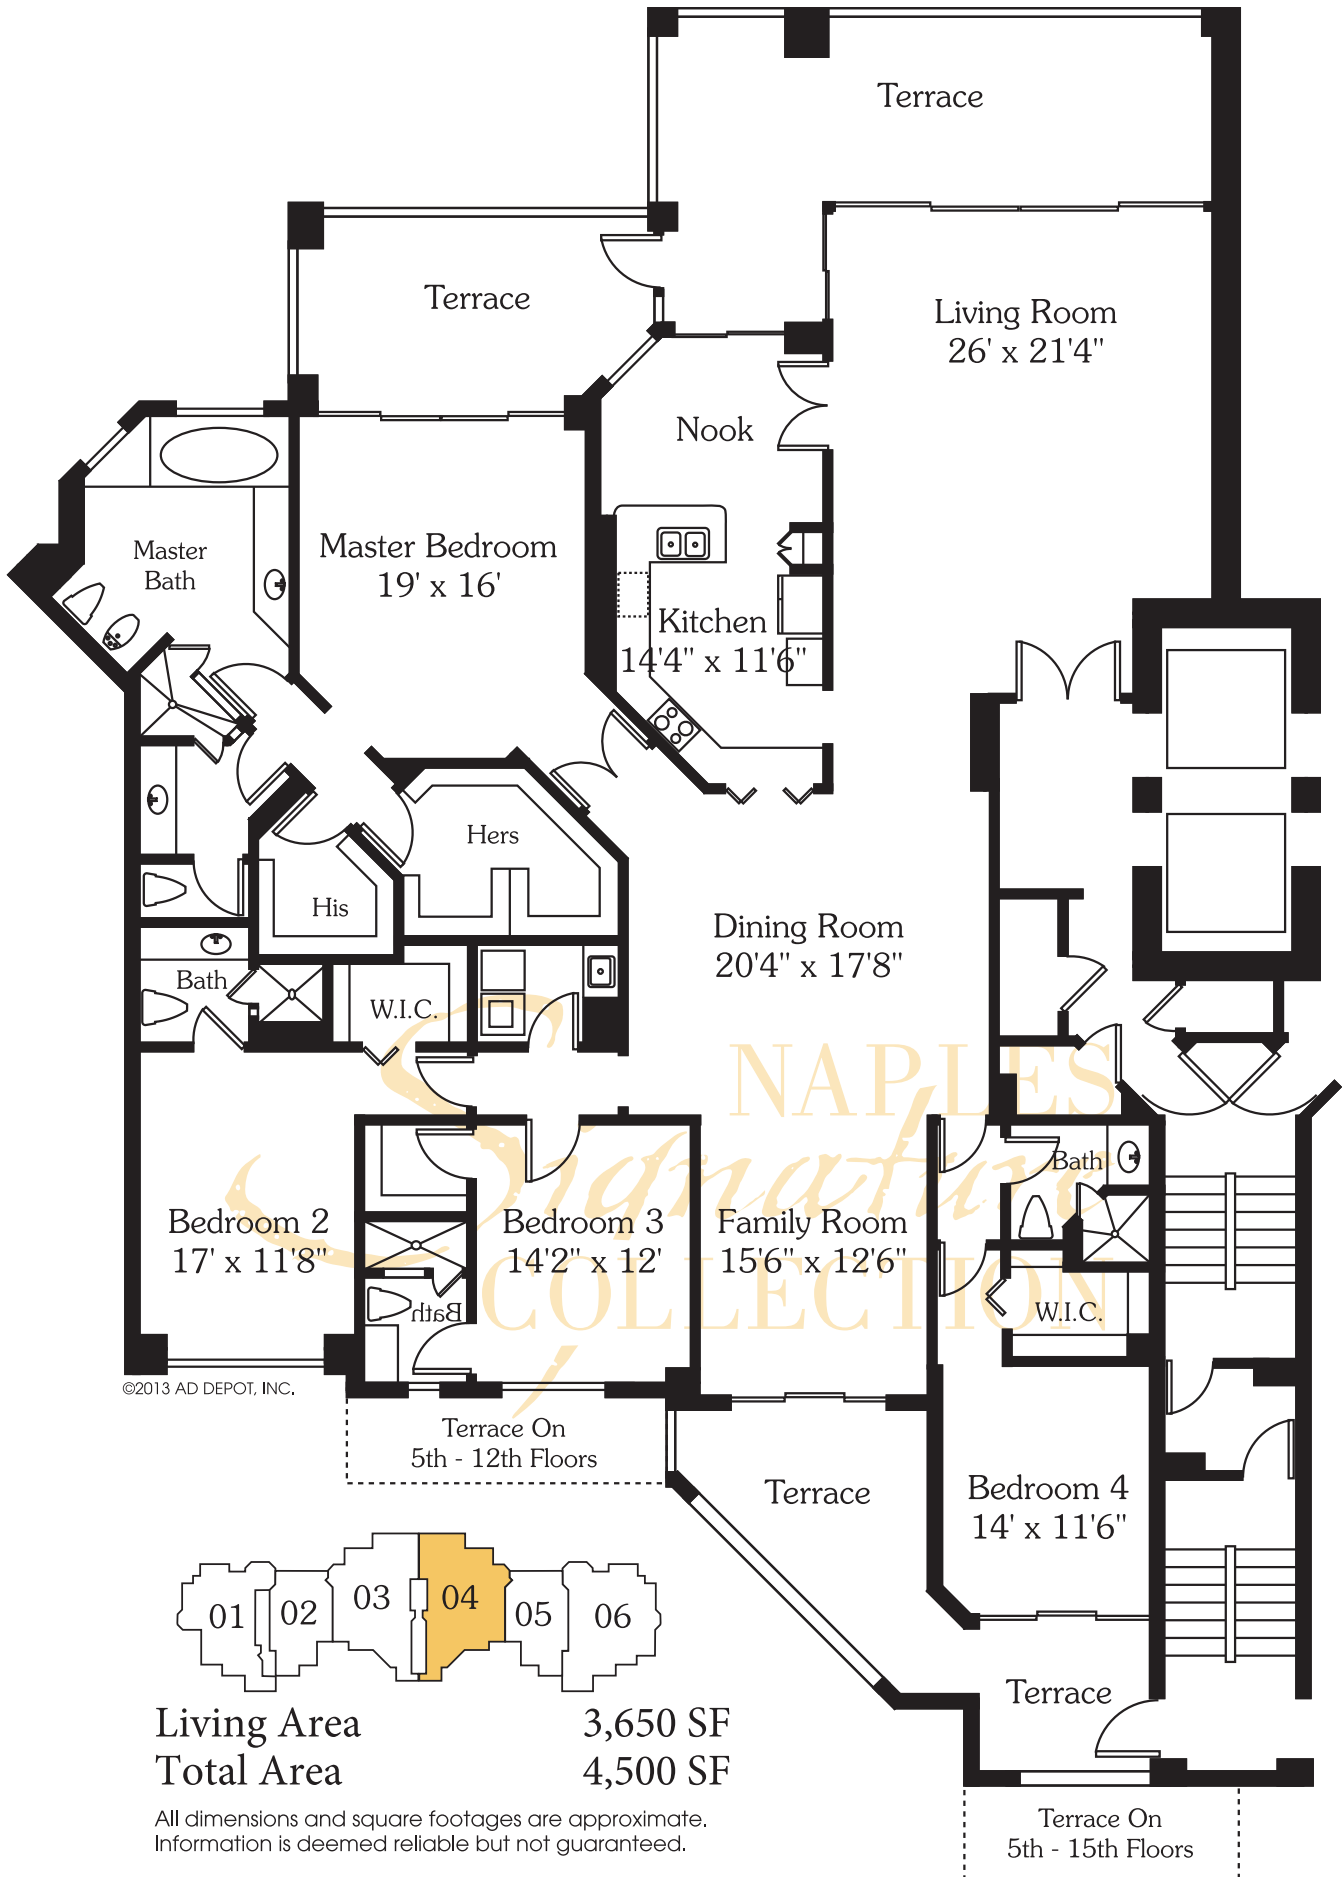

CAP FERRAT - RESIDENCE 01

Living Area
Total Area

3,275 SF
3,800 SF

All dimensions and square footages are approximate.
Information is deemed reliable but not guaranteed.

CAP FERRAT - RESIDENCE 02

©2013 AD DEPOT, INC.

Living Area 2,225 SF
 Total Area 2,665 SF

All dimensions and square footages are approximate. Information is deemed reliable but not guaranteed.

CAP FERRAT - RESIDENCE 03

CAP FERRAT - RESIDENCE 04

Living Area 3,650 SF
 Total Area 4,500 SF

All dimensions and square footages are approximate.
 Information is deemed reliable but not guaranteed.

CAP FERRAT - RESIDENCE 05

©2013 AD DEPOT, INC.

Living Area 2,700 SF
 Total Area 3,150 SF

All dimensions and square footages are approximate. Information is deemed reliable but not guaranteed.

CAP FERRAT - RESIDENCE 06

©2013 AD DEPOT, INC.

Living Area	3,050 SF
Total Area	3,570 SF

All dimensions and square footages are approximate. Information is deemed reliable but not guaranteed.