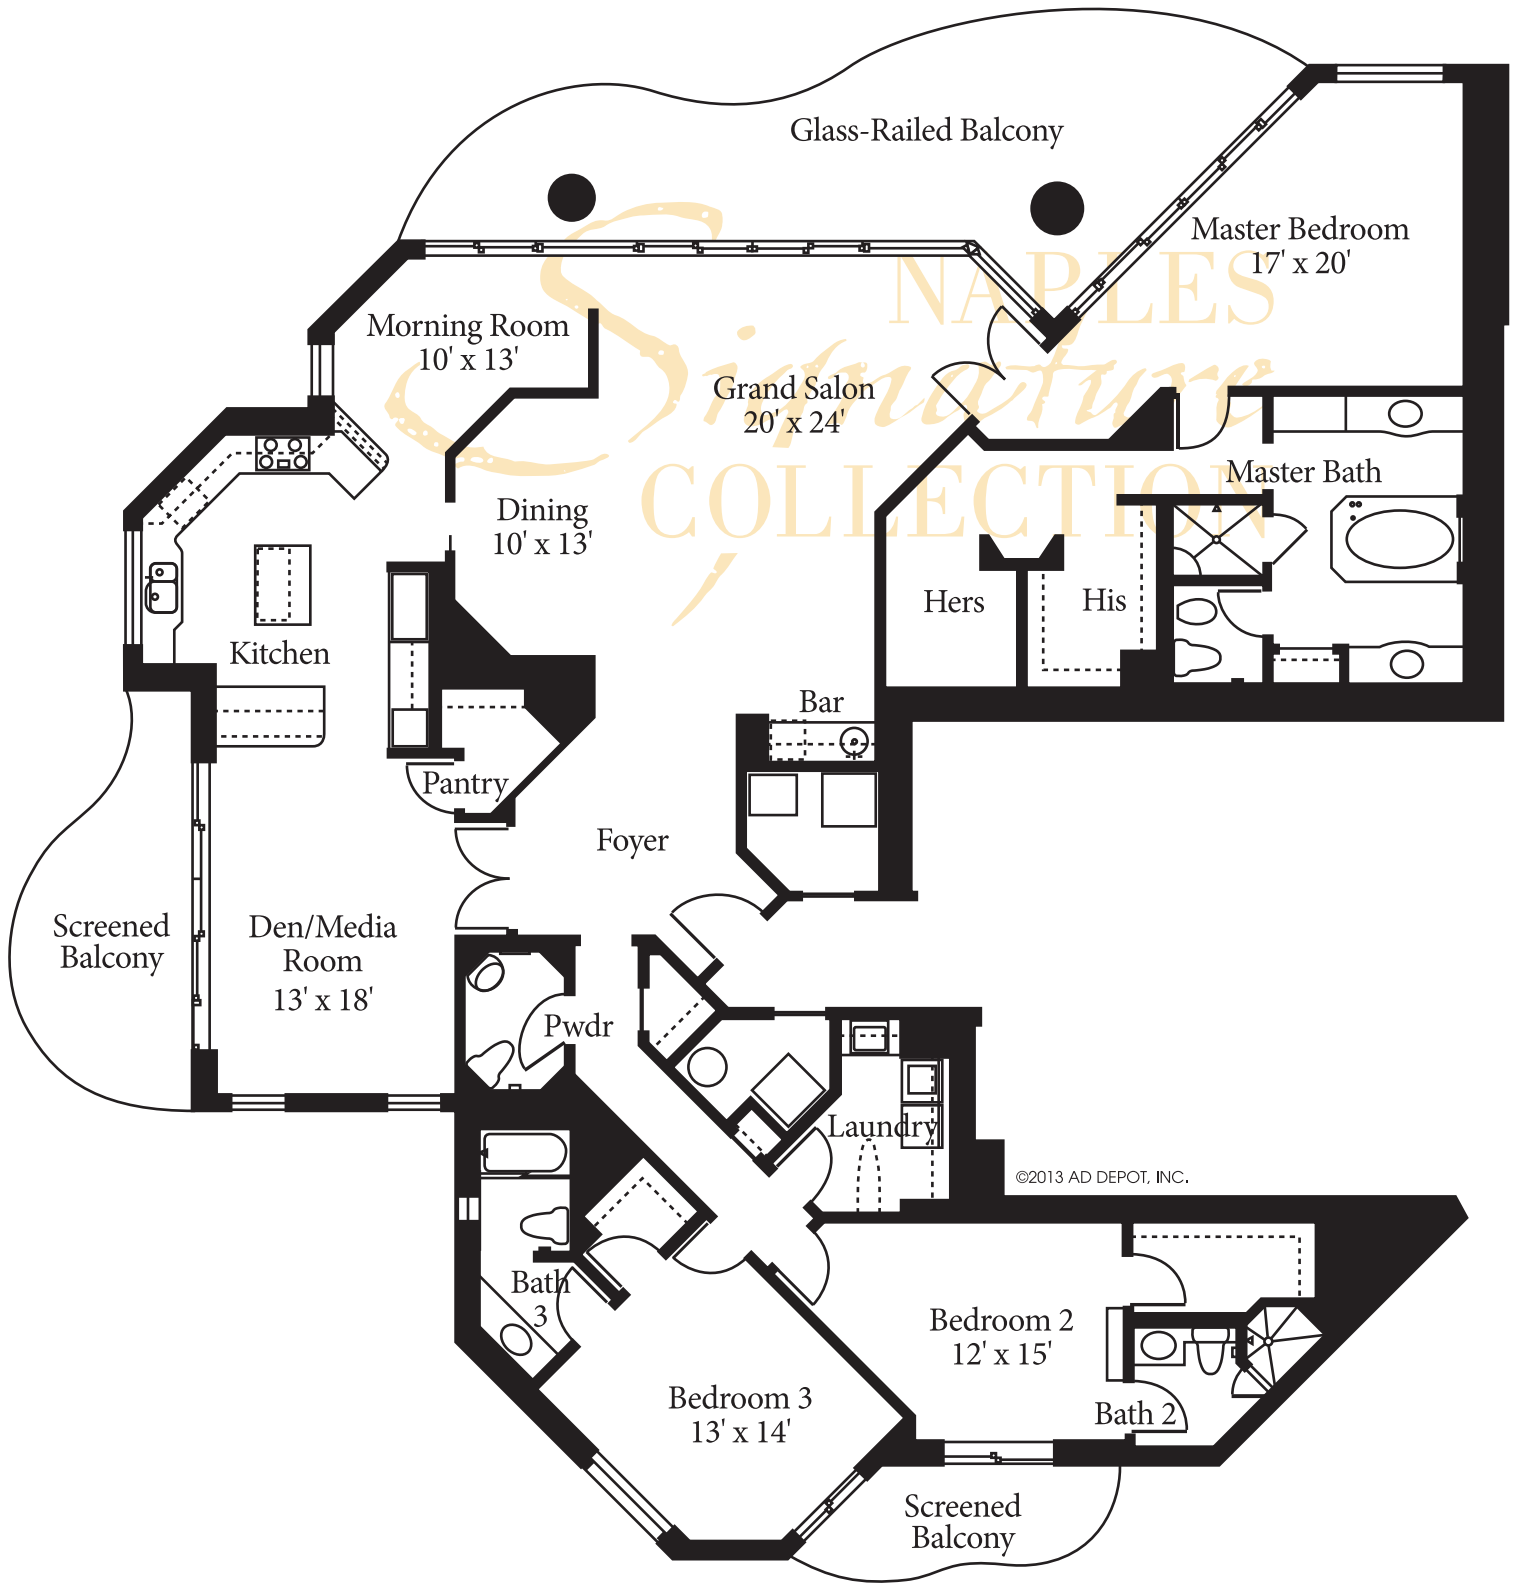

BRIGHTON - RESIDENCE 01

©2013 AD DEPOT, INC.

Living Area 3,380 SF
 Total Area 4,085 SF

All dimensions and square footages are approximate. Information is deemed reliable but not guaranteed.

BRIGHTON - RESIDENCE 02

Living Area 2,760 SF
 Total Area 3,240 SF

All dimensions and square footages are approximate.
 Information is deemed reliable but not guaranteed.

BRIGHTON - RESIDENCE 03

Living Area 3,450 SF
 Total Area 4,160 SF

All dimensions and square footages are approximate.
 Information is deemed reliable but not guaranteed.

BRIGHTON - RESIDENCE 04

Living Area
Total Area

2,980 SF
3,620 SF

All dimensions and square footages are approximate. Information is deemed reliable but not guaranteed.